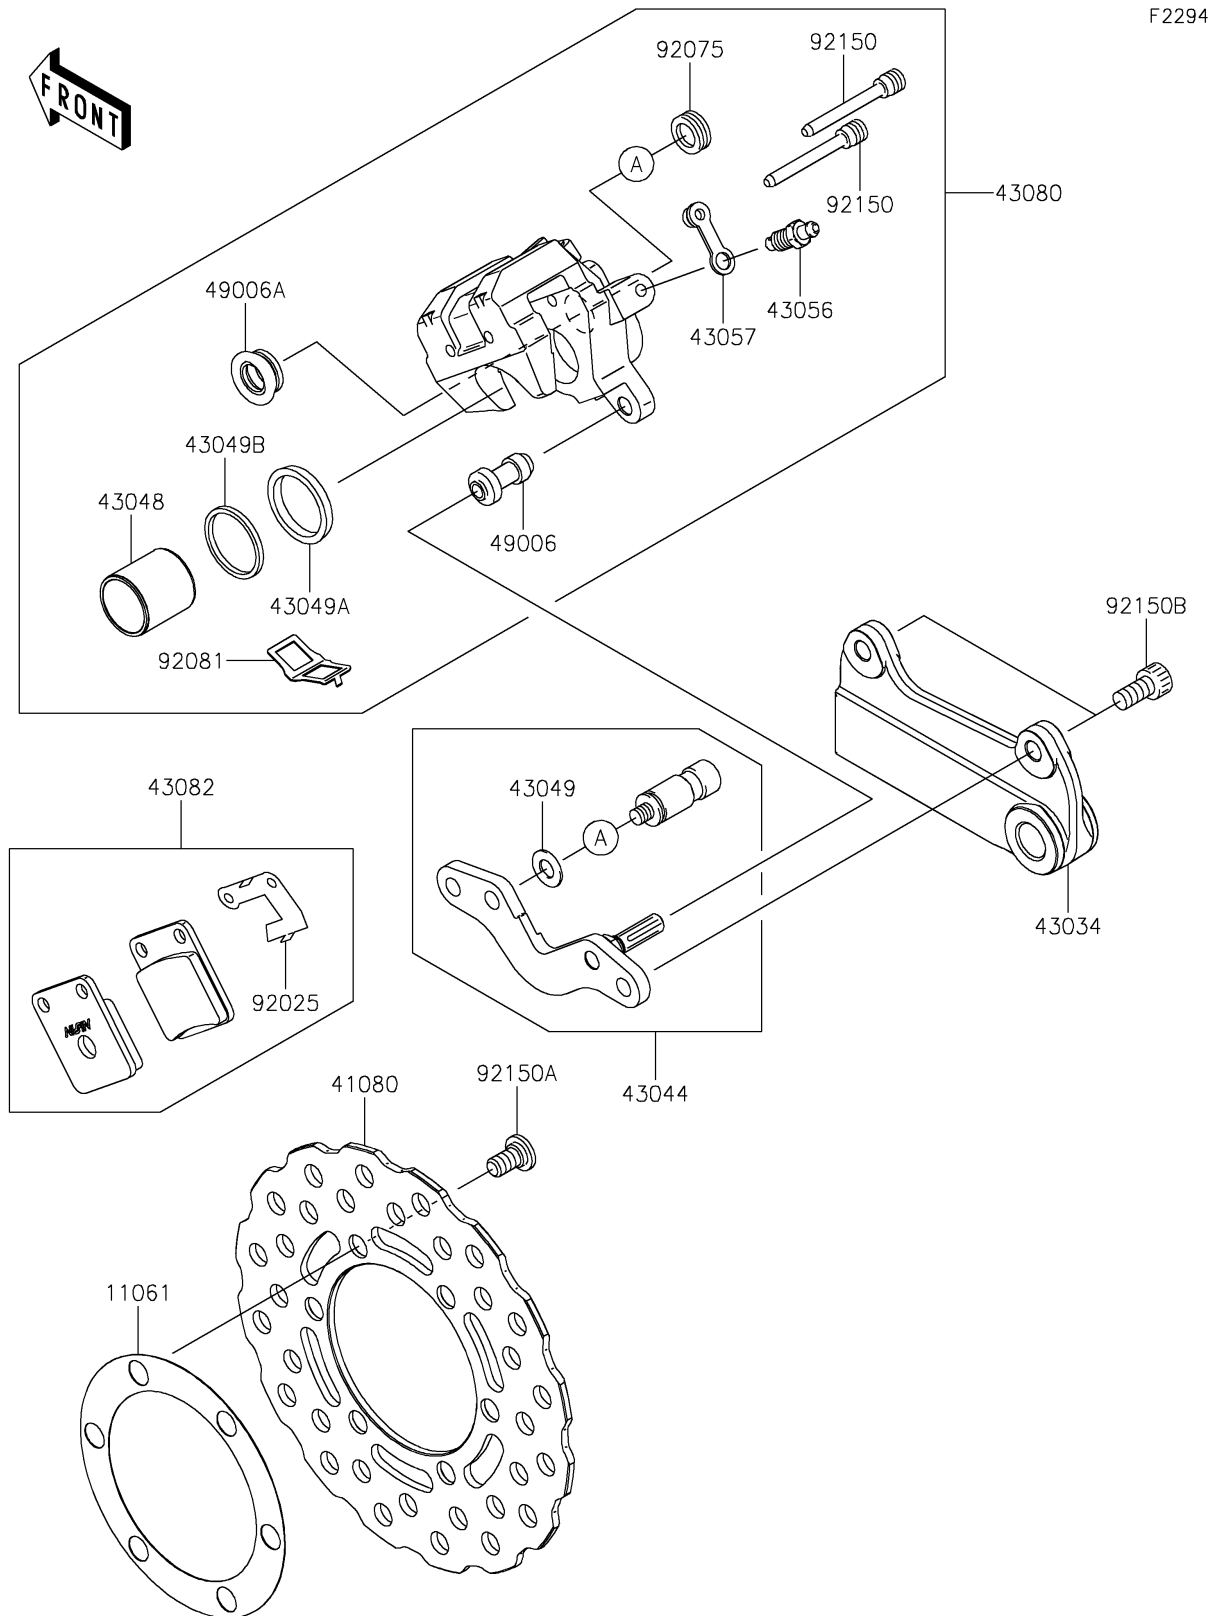

2019 KLX[®]140G

PARTS DIAGRAM

Rear Brake

2019 KLX[®]140G

PARTS LIST

Rear Brake

ITEM NAME

PART NUMBER

QUANTITY
