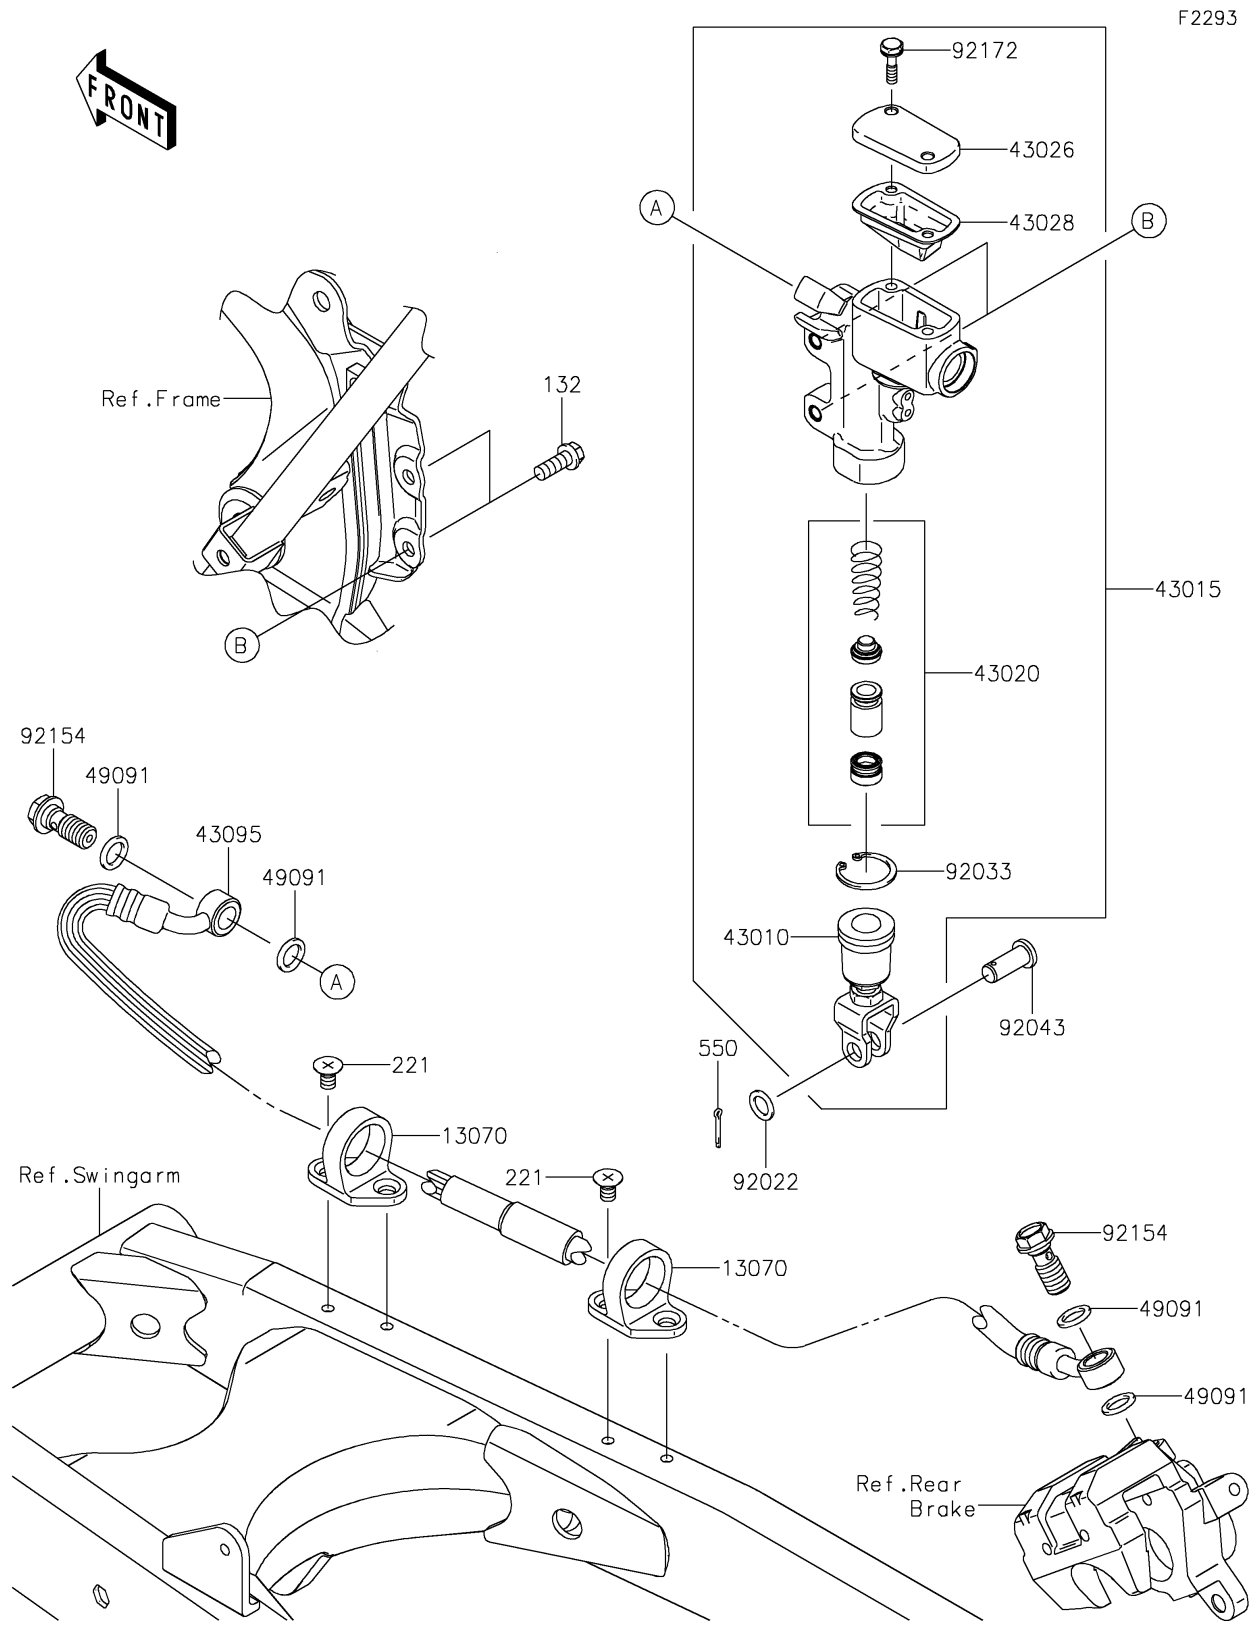

2020 KLX[®]140G

PARTS DIAGRAM

Rear Master Cylinder

2020 KLX[®]140G

PARTS LIST

Rear Master Cylinder

ITEM NAME	PART NUMBER	QUANTITY
GUIDE,HOSE (Ref # 13070)	13070-1144	2
BOLT-FLANGED-SMALL,6X16 (Ref # 132)	132BA0616	2
SCREW-CSK-CROS,6X10 (Ref # 221)	221AA0610	4
ROD-ASSY-BRAKE (Ref # 43010)	43010-0006	1
CYLINDER-ASSY-MASTER,RR (Ref # 43015)	43015-0099	1
PISTON-COMP-BRAKE (Ref # 43020)	43020-1094	1
CAP-BRAKE (Ref # 43026)	43026-0008	1
DIAPHRAGM (Ref # 43028)	43028-1092	1
HOSE-BRAKE,RR,588MM (Ref # 43095)	43095-0954	1
WASHER-SEAL,10.1X14.5X1.5 (Ref # 49091)	49091-0001	4
PIN-COTTER,2.0X15 (Ref # 550)	550AA2015	1
WASHER,8.5X13X1 (Ref # 92022)	92022-1028	1
RING-SNAP,20.9X24.6X1.2 (Ref # 92033)	92033-0079	1
PIN (Ref # 92043)	92043-0004	1
BOLT,OIL,L=23 (Ref # 92154)	92154-0226	2
SCREW (Ref # 92172)	92172-0286	2