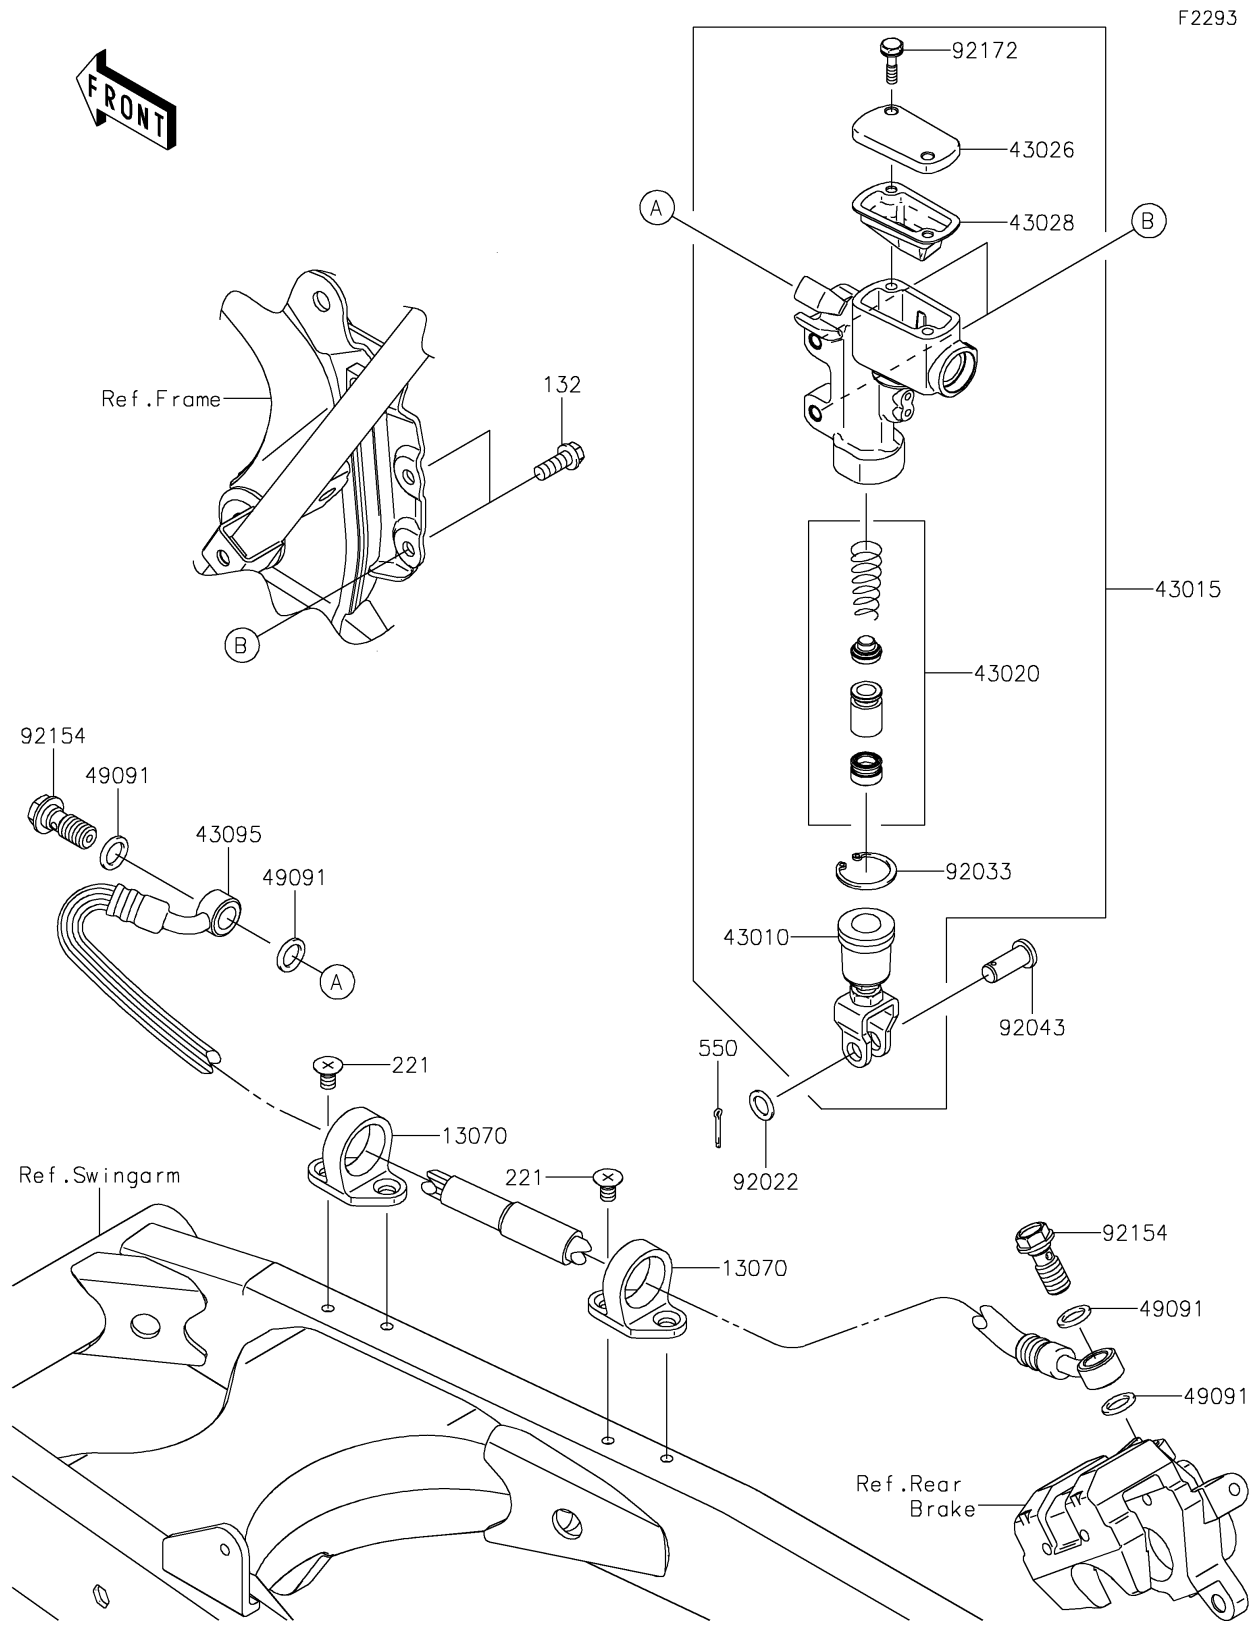

2019 KLX[®]140G

PARTS DIAGRAM

Rear Master Cylinder

2019 KLX[®]140G

PARTS LIST

Rear Master Cylinder

ITEM NAME

PART NUMBER

QUANTITY
