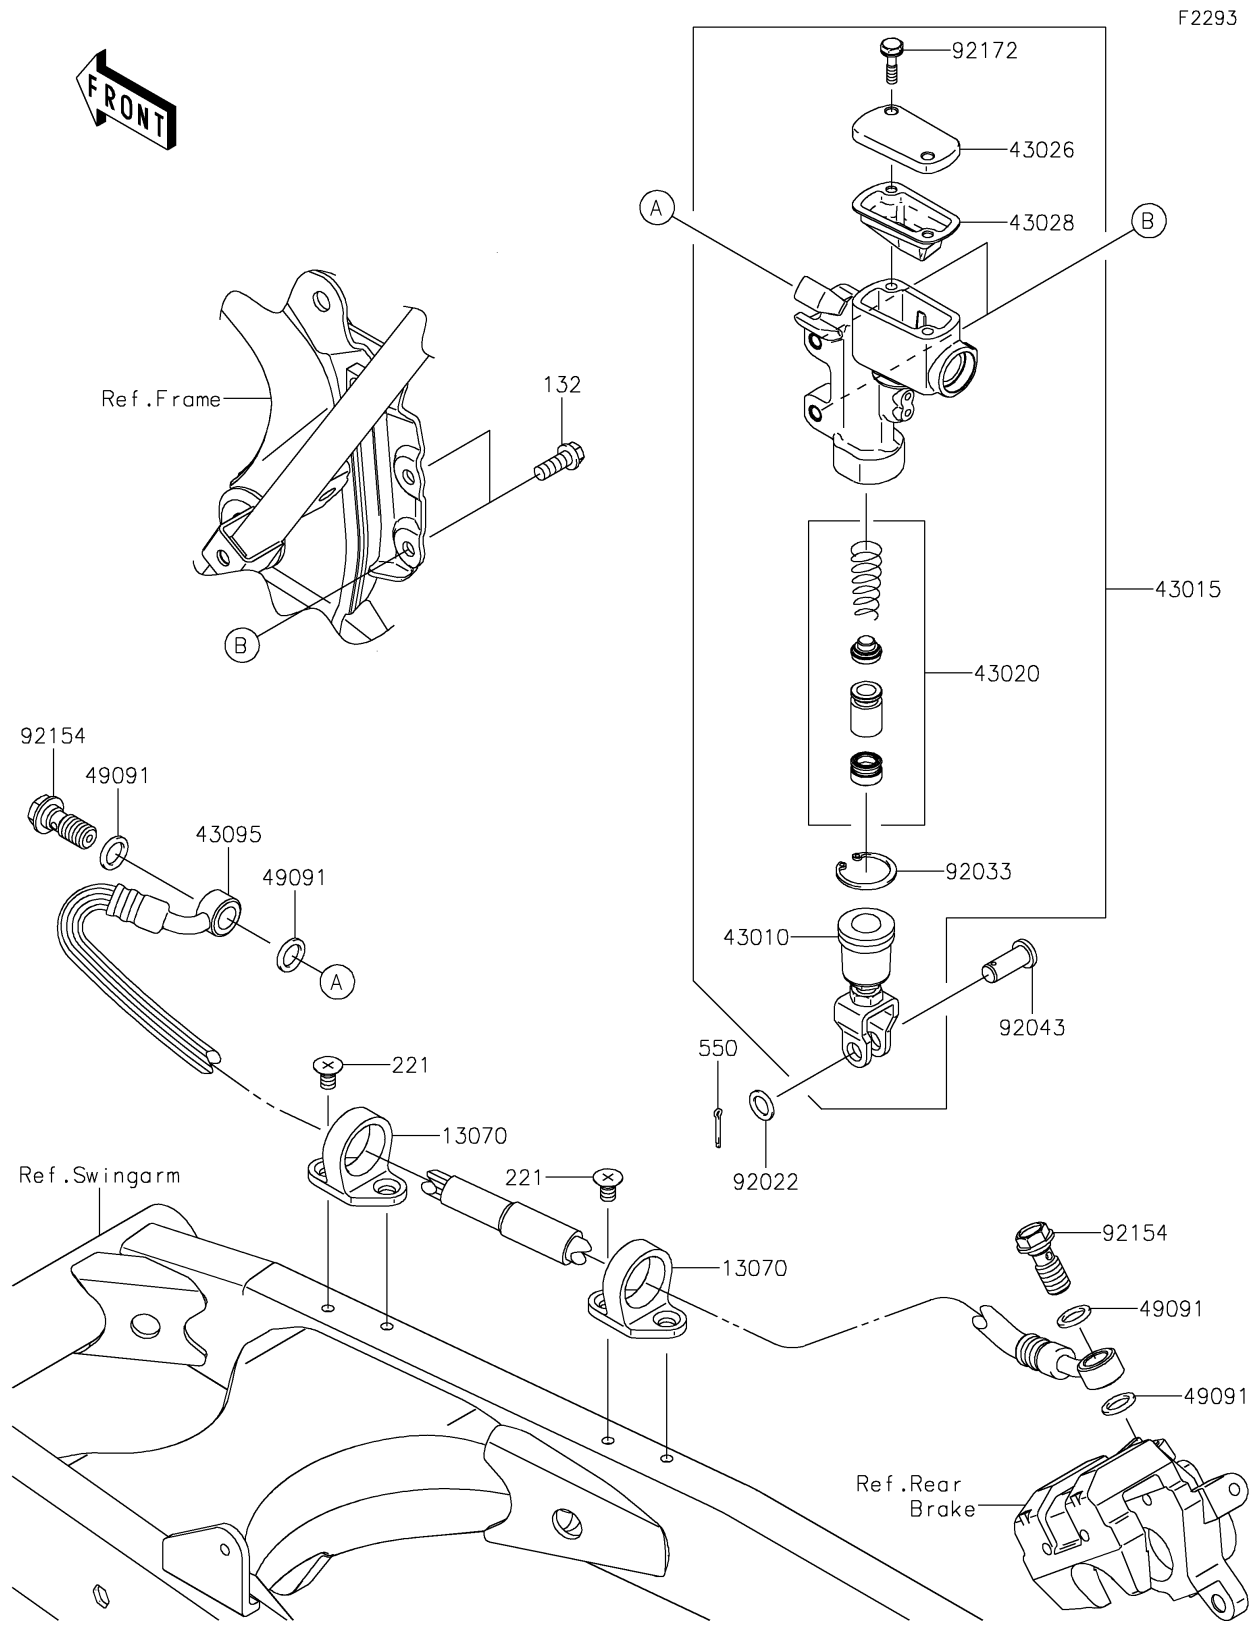

2017 KLX[®]140G

PARTS DIAGRAM

Rear Master Cylinder

2017 KLX[®]140G

PARTS LIST

Rear Master Cylinder

ITEM NAME

PART NUMBER

QUANTITY
