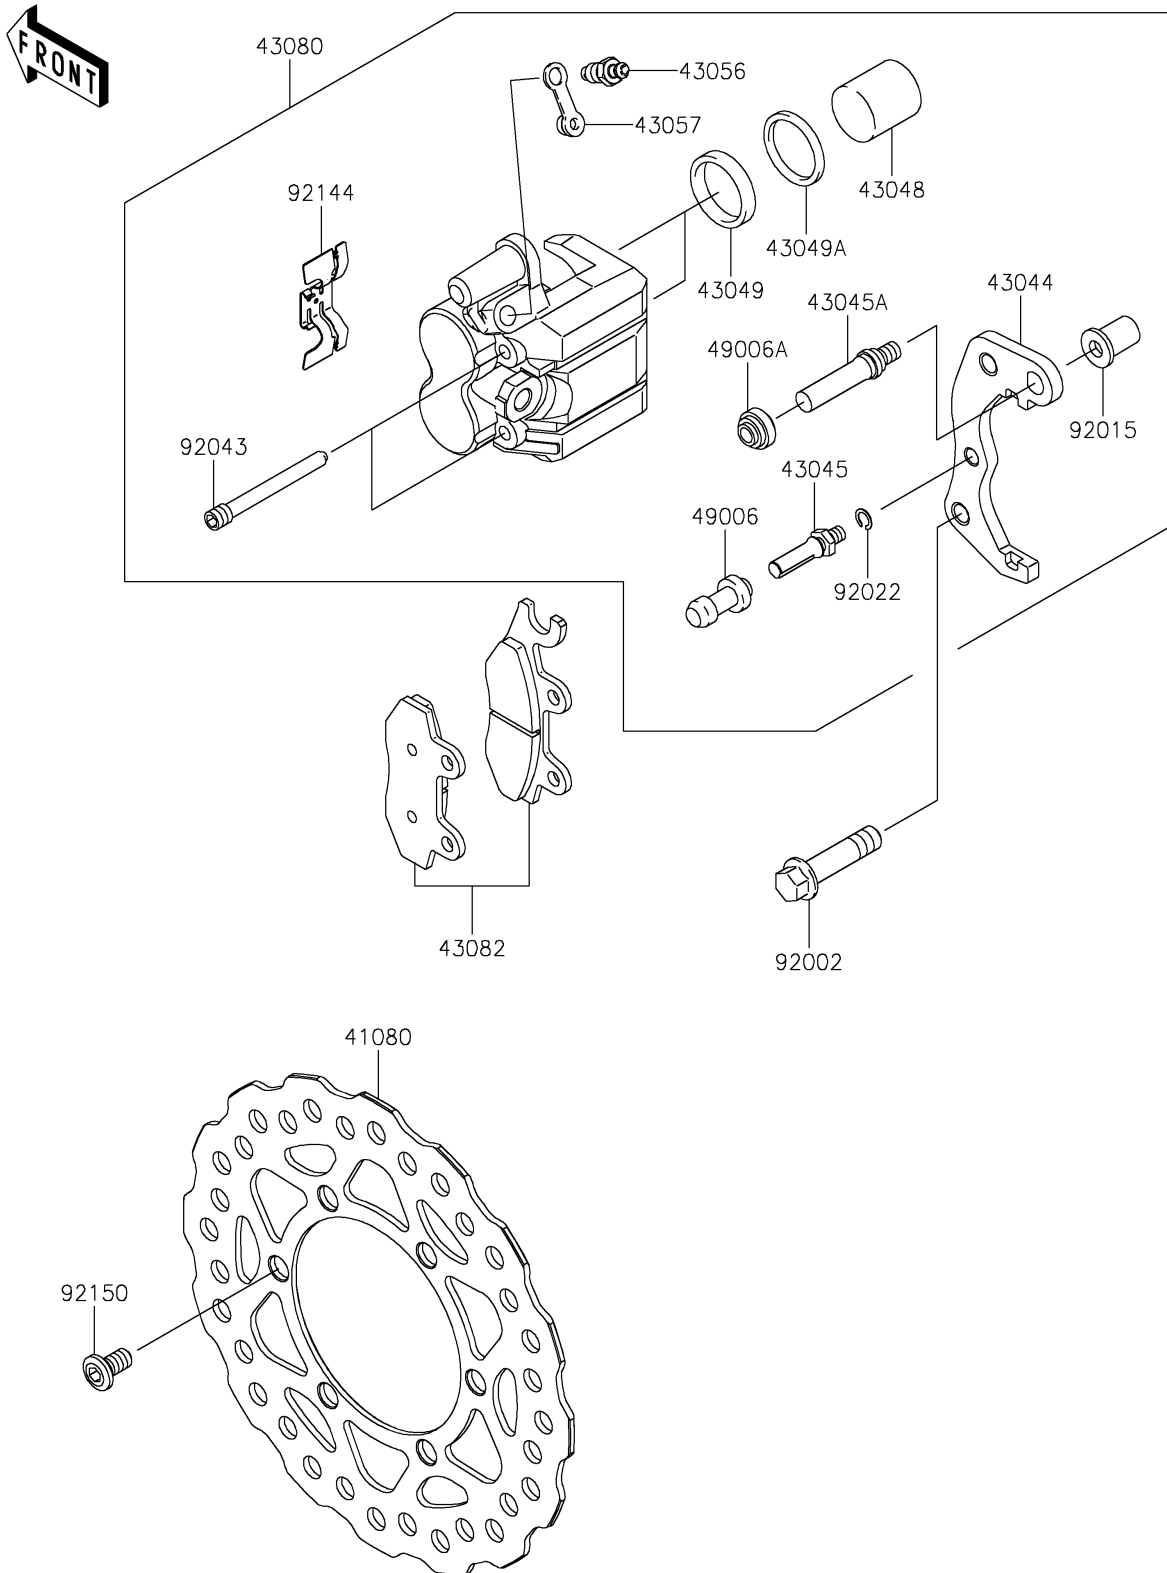

2020 KLX®140G

PARTS DIAGRAM

Front Brake

F2292