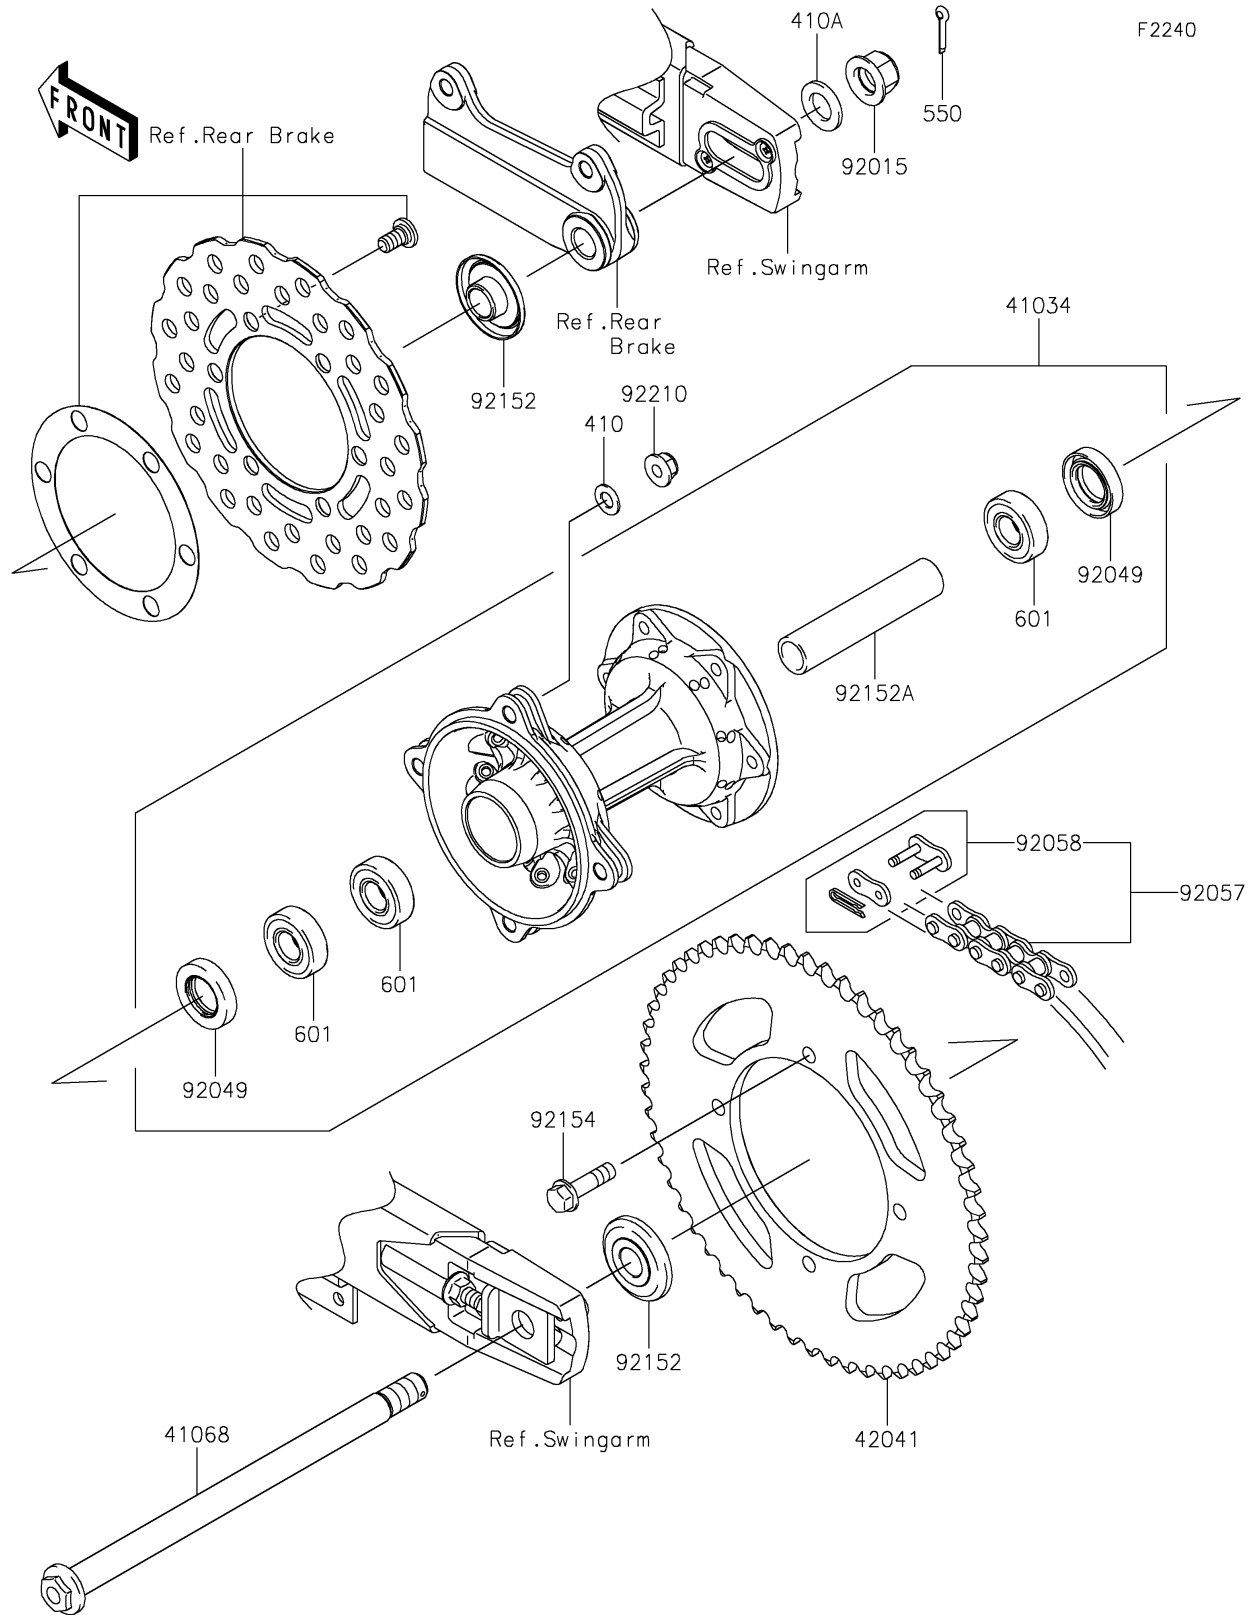

## PARTS DIAGRAM

### Rear Hub

## PARTS LIST

### Rear Hub

ITEM NAME	PART NUMBER	QUANTITY
WASHER-PLAIN-SMALL,8MM (Ref # 410)	410AA0800	4
DRUM-ASSY,RR (Ref # 41034)	41034-0574	1
AXLE,RR,238MM (Ref # 41068)	41068-0085	1
WASHER-PLAIN-SMALL,14MM (Ref # 410A)	410AA1400	1
SPROCKET-HUB,57T (Ref # 42041)	42041-0156	1
PIN-COTTER,2.5X20 (Ref # 550)	550AA2520	1
BEARING-BALL (Ref # 601)	601B6202UU	3
NUT,FLANGED,14MM (Ref # 92015)	92015-1401	1
SEAL-OIL (Ref # 92049)	92049-0114	2
CHAIN,DRIVE,DID428HDS3X134L (Ref # 92057)	92057-0684	1
JOINT-CHAIN,DRIVE (Ref # 92058)	92058-0016	1
COLLAR,RR AXLE,L=12.5 (Ref # 92152)	92152-0651	2
COLLAR,RR BRAKE DRUM,L=95 (Ref # 92152A)	92152-1090	1
BOLT,FLANGED,8X30 (Ref # 92154)	92154-0424	4
NUT,FLANGED,LOCK,8MM (Ref # 92210)	92210-0159	4