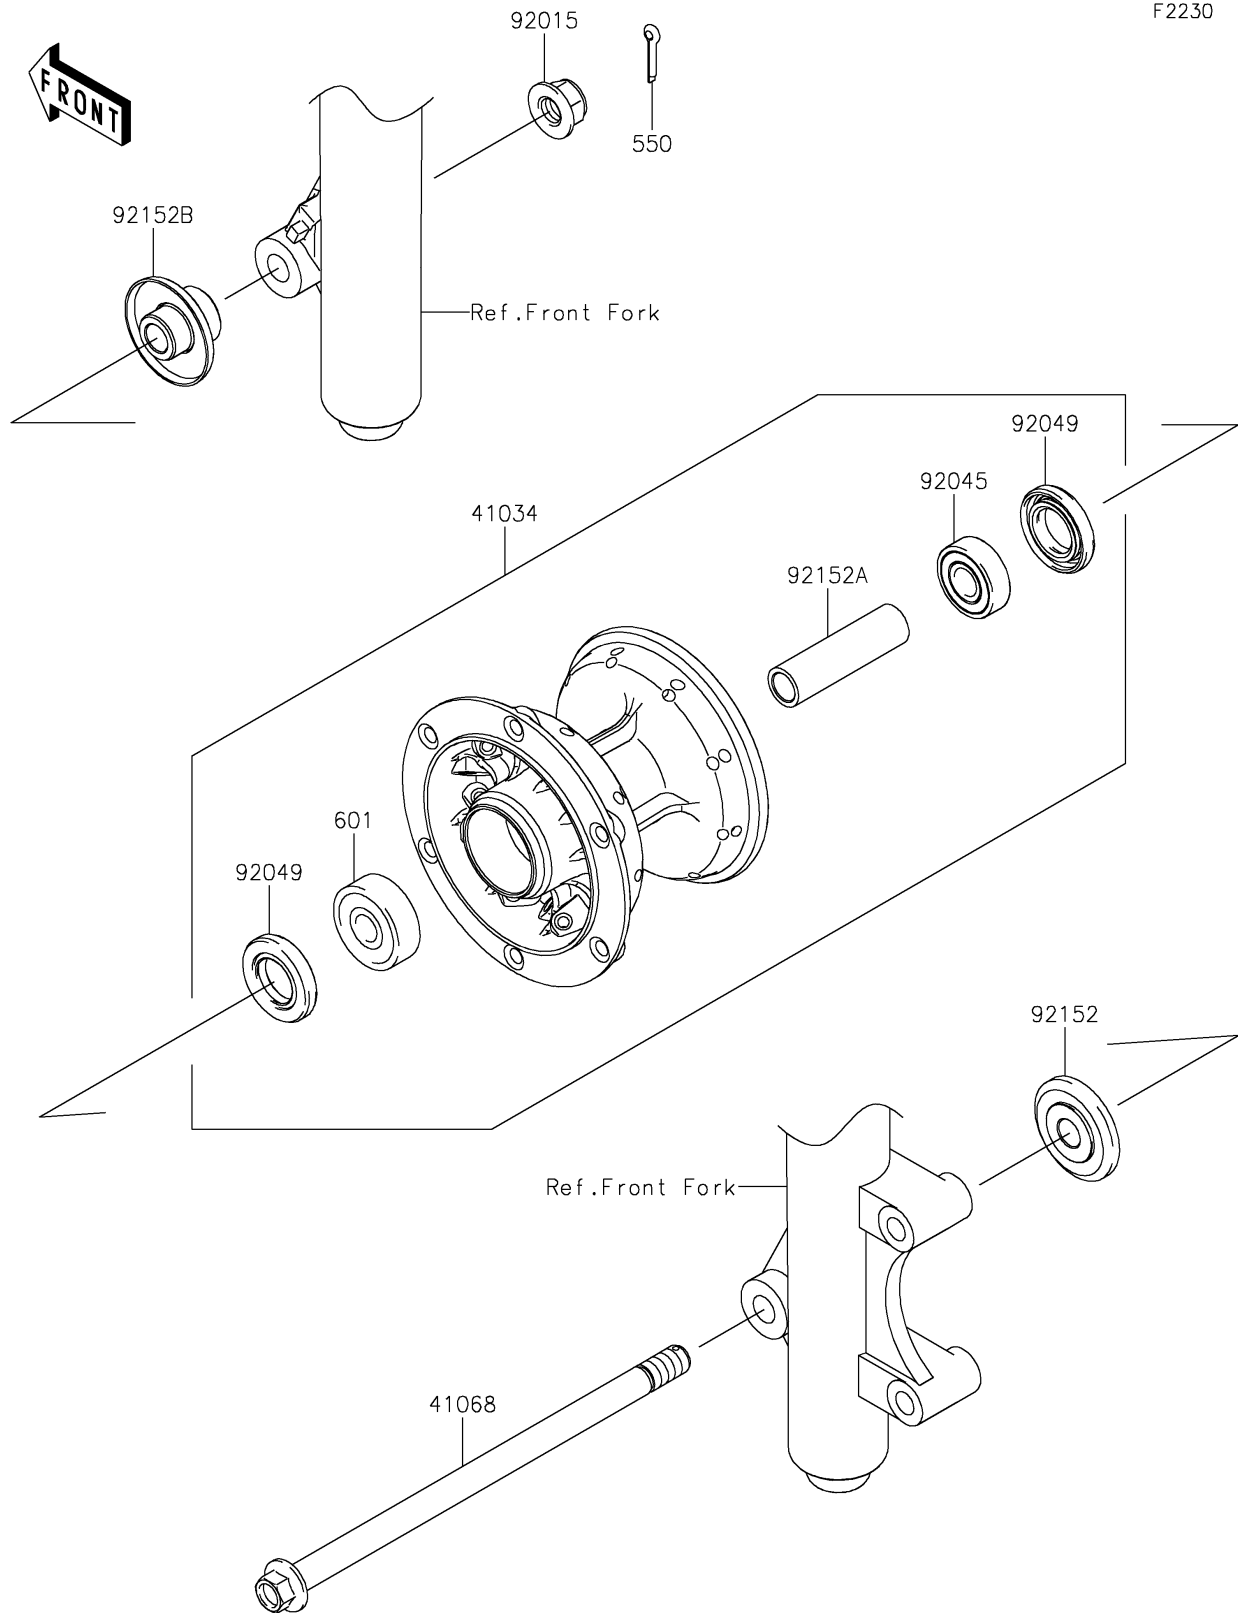

2020 KLX[®]140G

PARTS DIAGRAM

Front Hub

F2230

2020 KLX[®]140G

PARTS LIST

Front Hub

ITEM NAME	PART NUMBER	QUANTITY
DRUM-ASSY,FR (Ref # 41034)	41034-0573	1
AXLE,FR (Ref # 41068)	41068-1333	1
PIN-COTTER,2.5X20 (Ref # 550)	550AA2520	1
BEARING-BALL,#6201UUC3 (Ref # 601)	601B6301UU	1
NUT,LOCK,FLANGED,12MM (Ref # 92015)	92015-1433	1
BEARING-BALL,TMB201LLUC3/2A (Ref # 92045)	92045-1062	1
SEAL-OIL,20X37X6.5 (Ref # 92049)	92049-0113	2
COLLAR,FR AXLE,L=12 (Ref # 92152)	92152-0653	1
COLLAR,12.2X17.3X62.5 (Ref # 92152A)	92152-0709	1
COLLAR (Ref # 92152B)	92152-2192	1