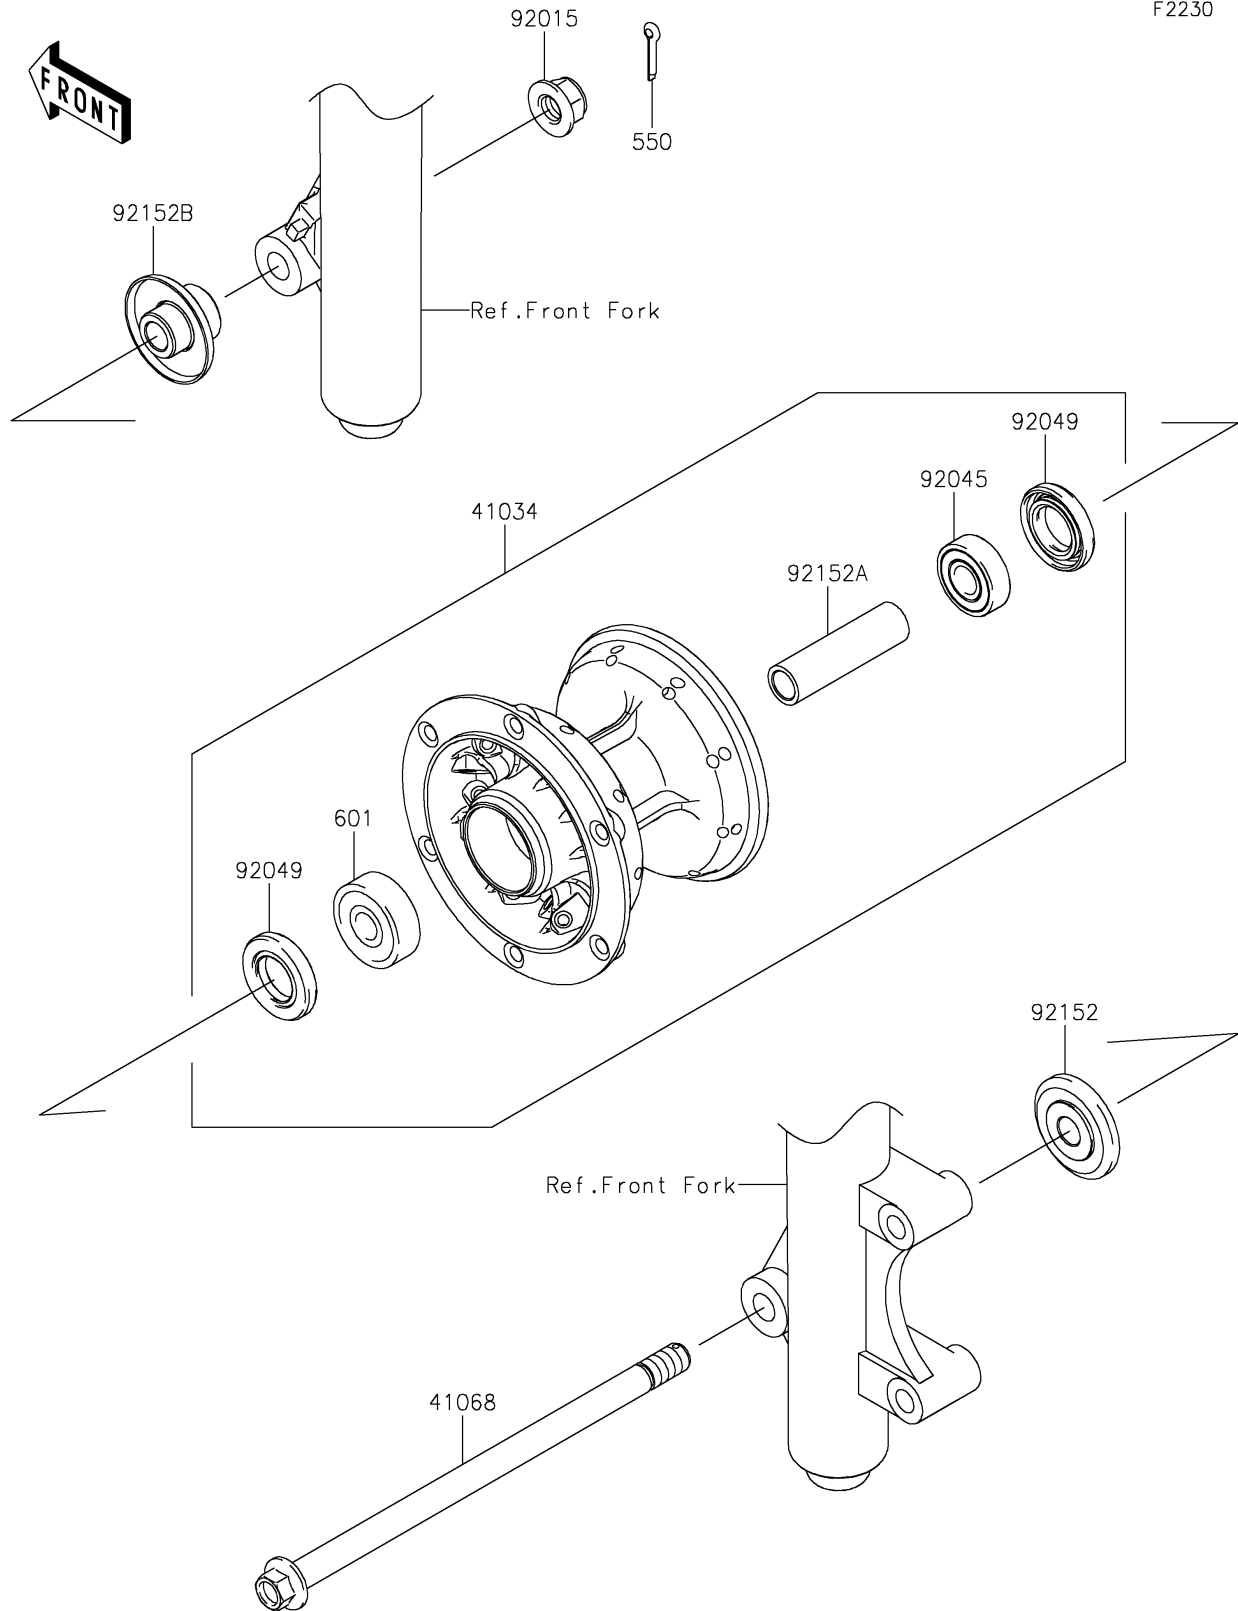

2019 KLX[®]140G

PARTS DIAGRAM

Front Hub

F2230

2019 KLX[®]140G

PARTS LIST

Front Hub

ITEM NAME

PART NUMBER

QUANTITY
