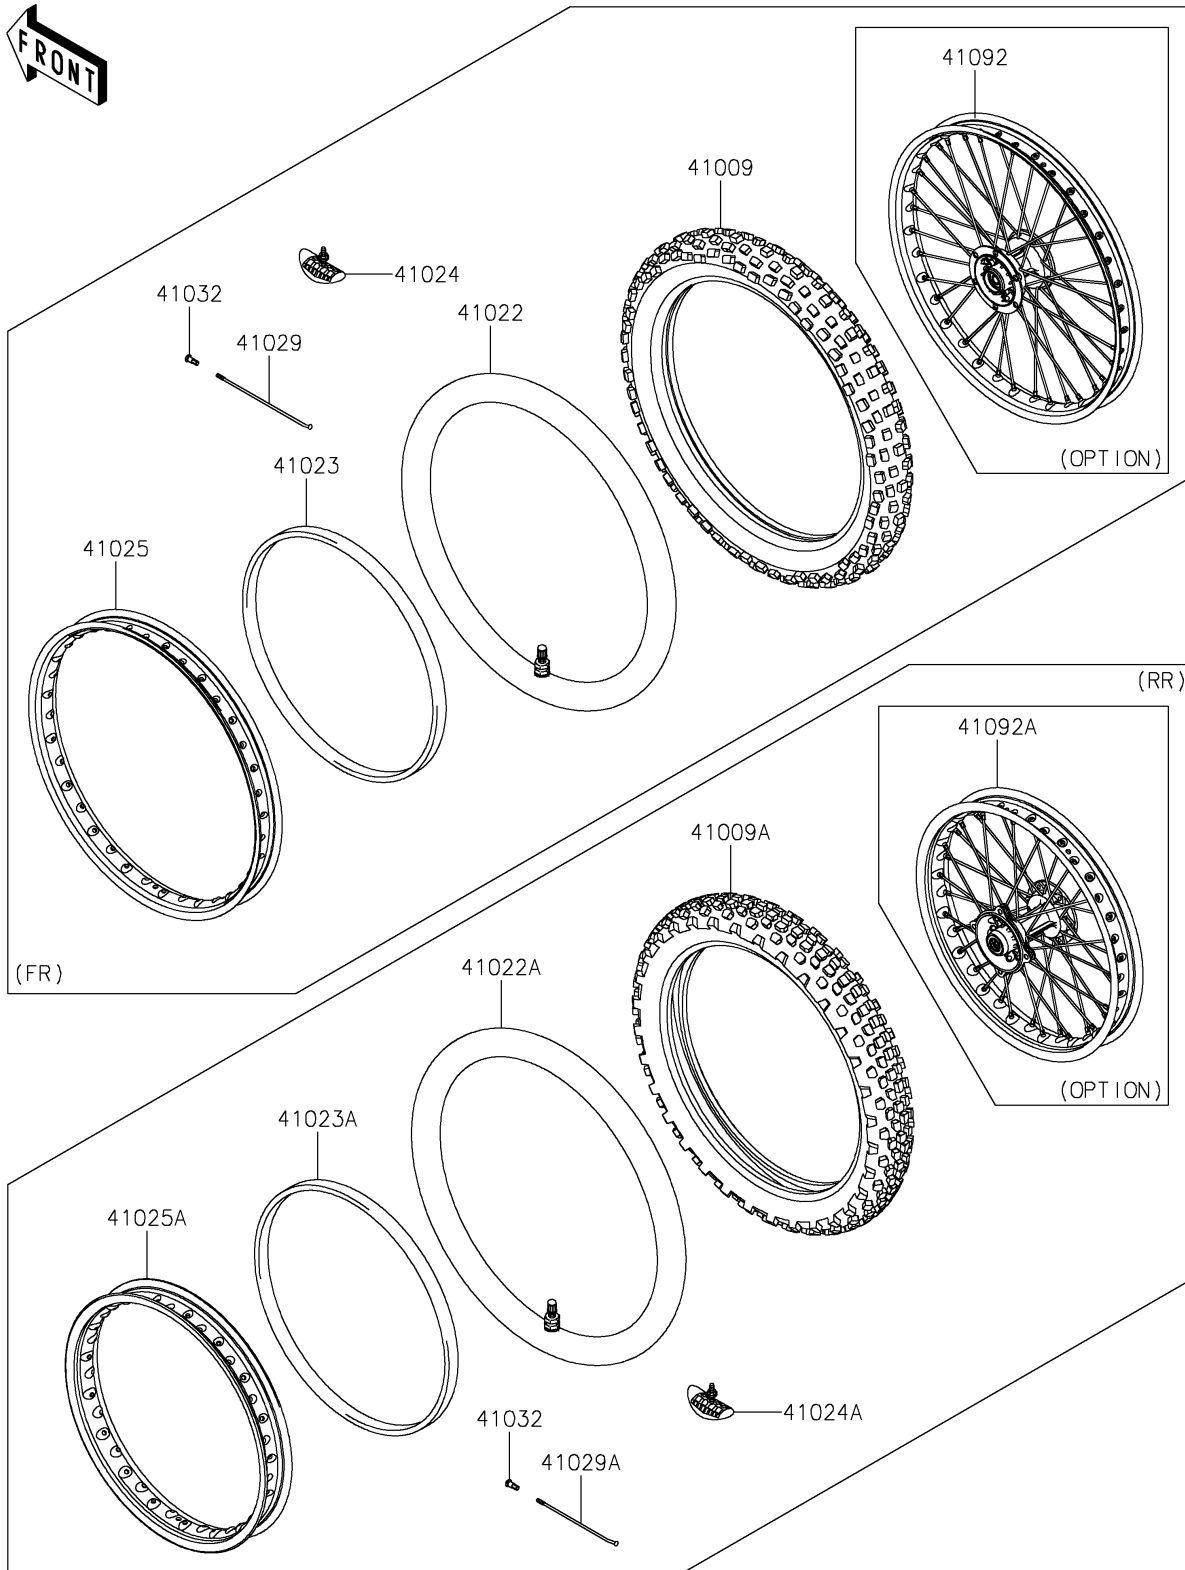

2020 KLX[®]140G

PARTS DIAGRAM

Wheels/Tires

F2210

2020 KLX[®]140G

PARTS LIST

Wheels/Tires

ITEM NAME	PART NUMBER	QUANTITY
TIRE,FR,2.75-21 45M,VE-35F (Ref # 41009)	41009-0670	1
TIRE,RR,4.10-18 59M,VE-33 (Ref # 41009A)	41009-0671	1
TUBE-TIRE,FR,2.75/3.00-21(IRC) (Ref # 41022)	41022-0078	1
TUBE-TIRE,RR,3.25/3.50-18(IRC) (Ref # 41022A)	41022-0079	1
BAND-RIM,FR,22-21(IRC) (Ref # 41023)	41023-0030	1
BAND-RIM,RR,22-18(IRC) (Ref # 41023A)	41023-0031	1
STOPPER-RIM,FR,1.60-M(DUNLOP) (Ref # 41024)	41024-010	1
STOPPER-RIM,RR,1.85-M(DUNLOP) (Ref # 41024A)	41024-011	1
RIM,FR,21X1.60,SILVER (Ref # 41025)	41025-0359-WA	1
RIM,RR,18X1.85,SILVER (Ref # 41025A)	41025-0360-WA	1
SPOKE-INNER,FR,228MMX159D (Ref # 41029)	41029-0078	36
SPOKE-INNER,RR,191.5MMX162D (Ref # 41029A)	41029-0090	36
NIPPLE-SPOKE (Ref # 41032)	41032-0010	72
WHEEL,FR,1.60X21,SILVER (Ref # 41092)	41092-0001-WA	1
WHEEL,RR,1.85X18,SILVER (Ref # 41092A)	41092-0002-WA	1