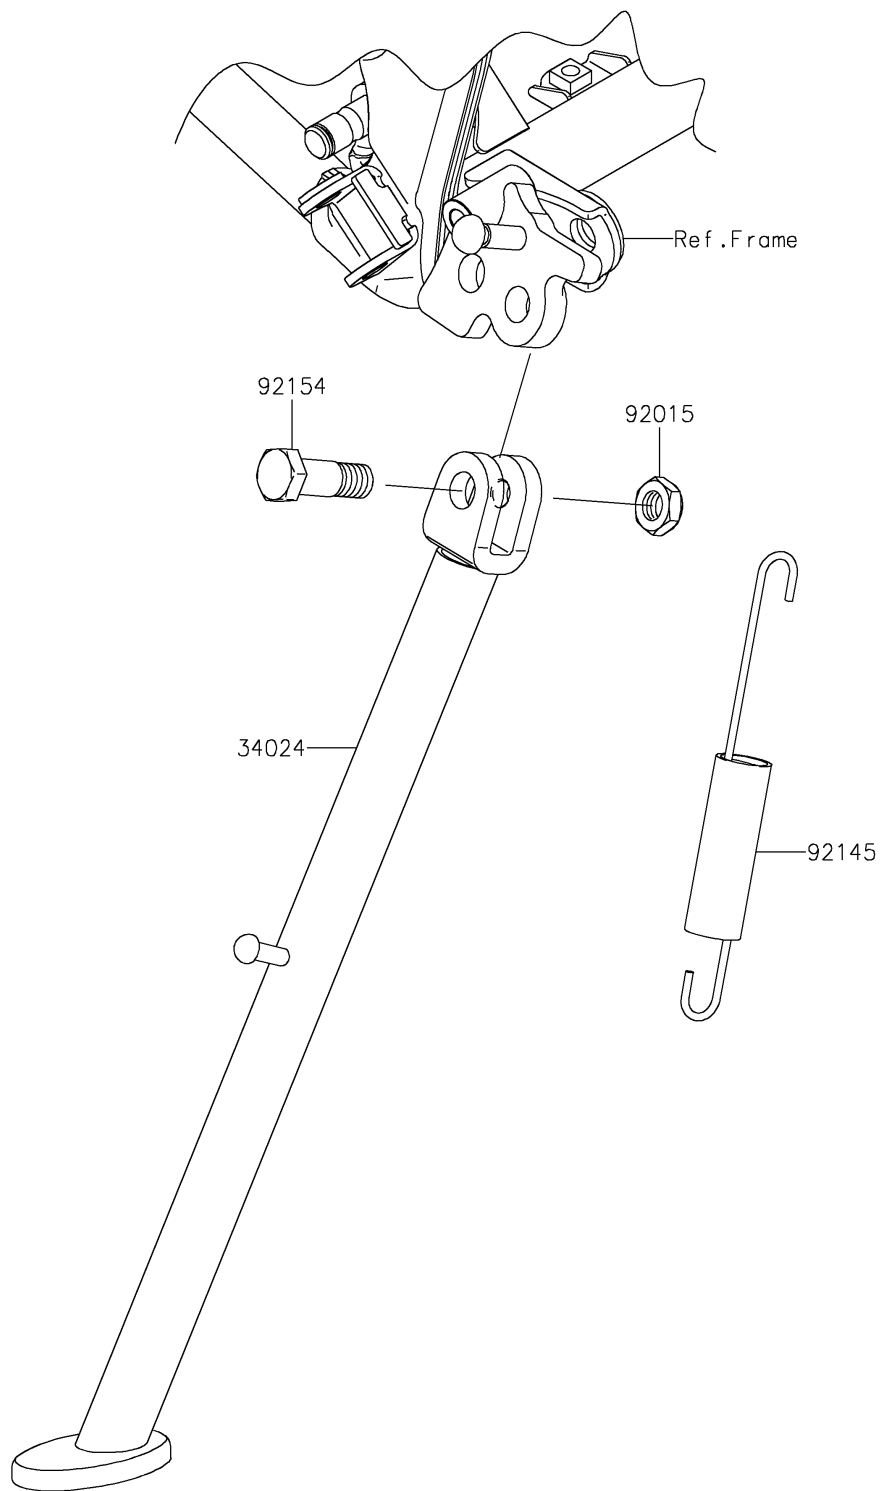

2020 KLX[®]140G

PARTS DIAGRAM

Stand(s)

F2190

2020 KLX[®]140G

PARTS LIST

Stand(s)

ITEM NAME	PART NUMBER	QUANTITY
STAND-SIDE,P.SILVER (Ref # 34024)	34024-0139-458	1
NUT,LOCK,10MM,BLACK (Ref # 92015)	92015-1188	1
SPRING,SIDE STAND (Ref # 92145)	92145-0584	1
BOLT,SIDE STAND (Ref # 92154)	92154-0412	1