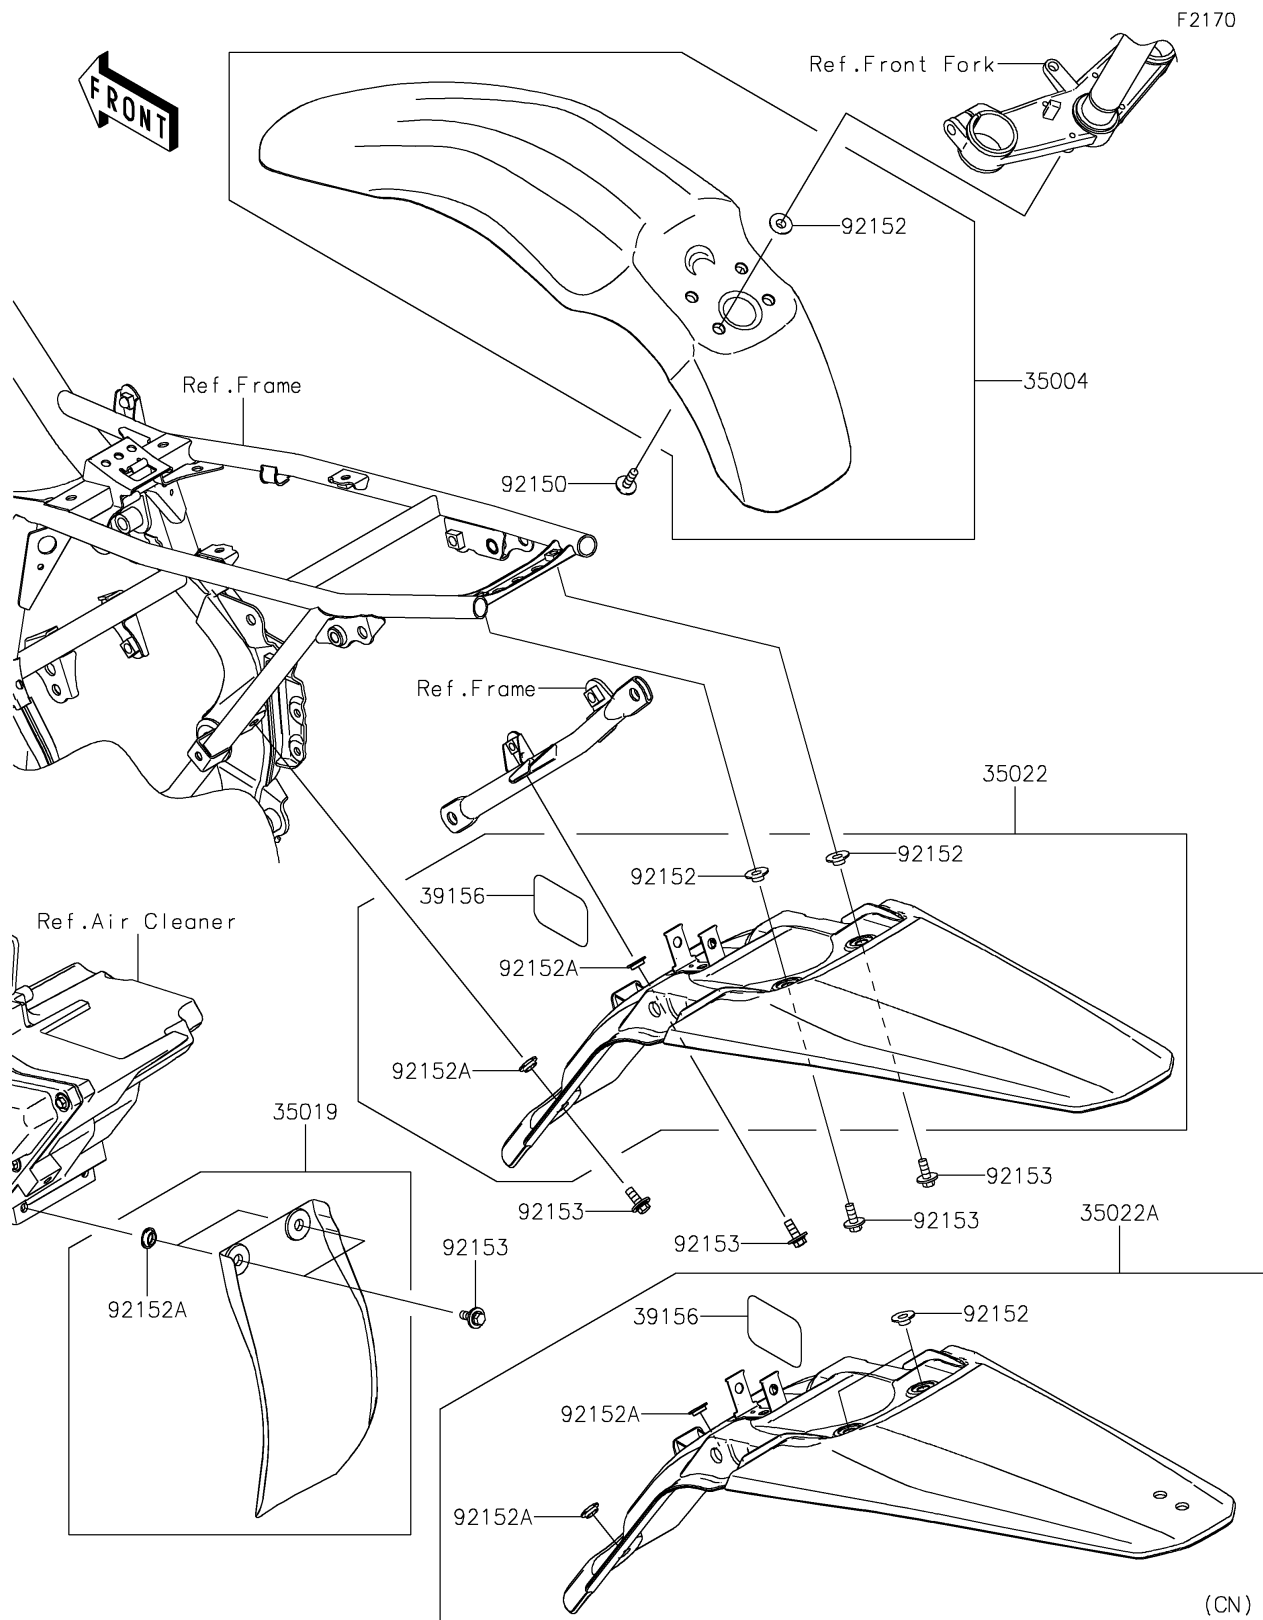

2019 KLX®140G

PARTS DIAGRAM

Fenders