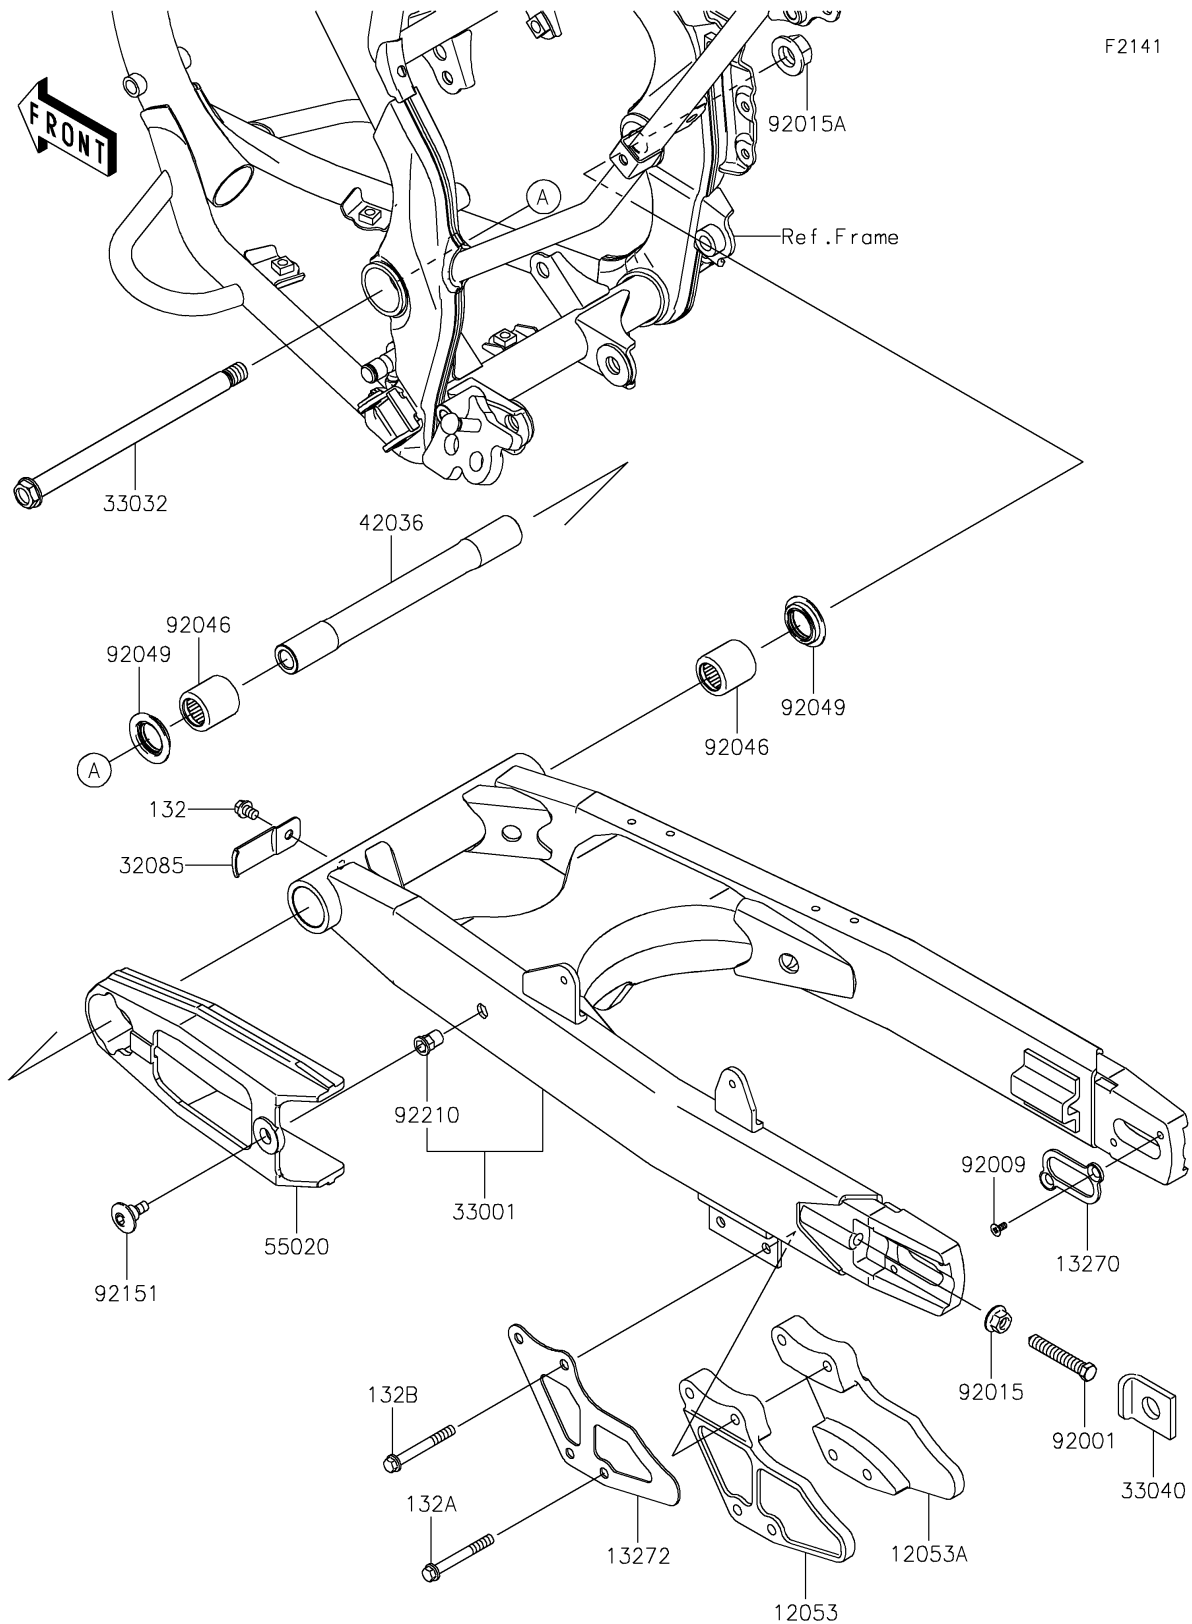

2020 KLX[®]140G

PARTS DIAGRAM

Swingarm

2020 KLX[®]140G

PARTS LIST

Swingarm

ITEM NAME

PART NUMBER

QUANTITY
