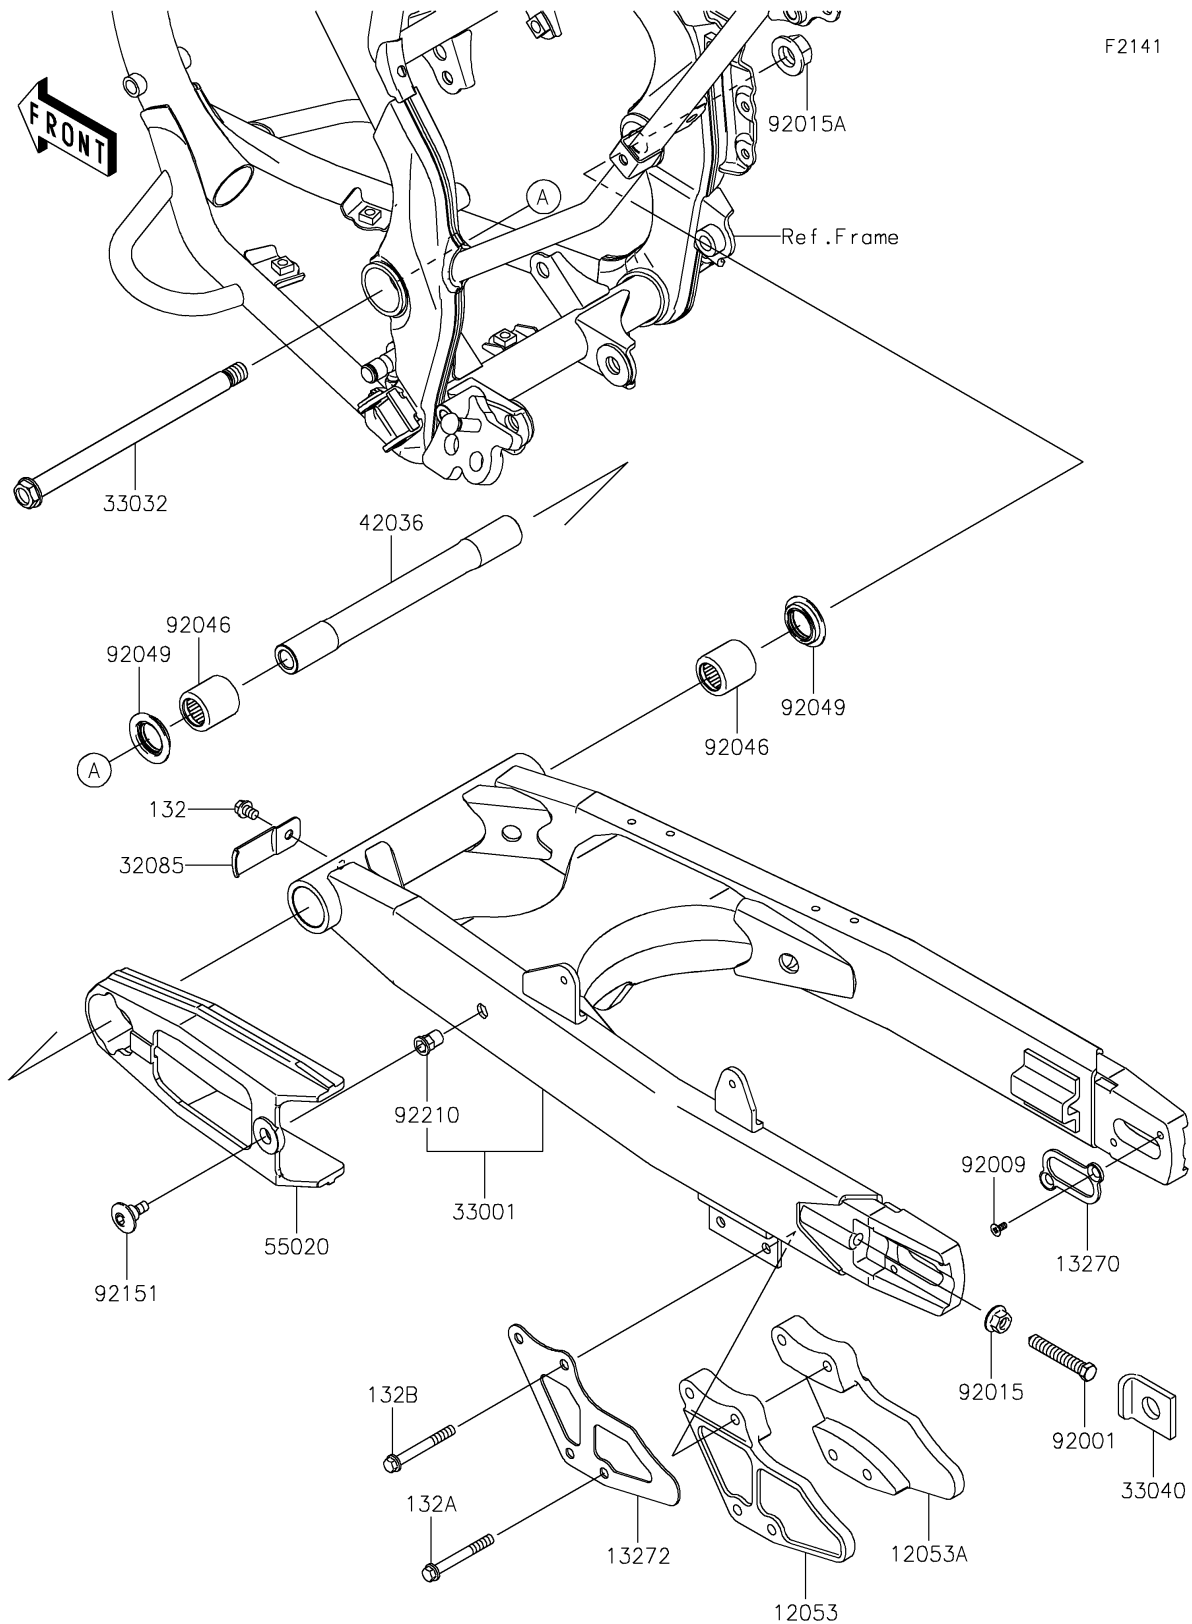

2018 KLX[®]140G

PARTS DIAGRAM

Swingarm

F2141

2018 KLX[®]140G

PARTS LIST

Swingarm

ITEM NAME

PART NUMBER

QUANTITY
