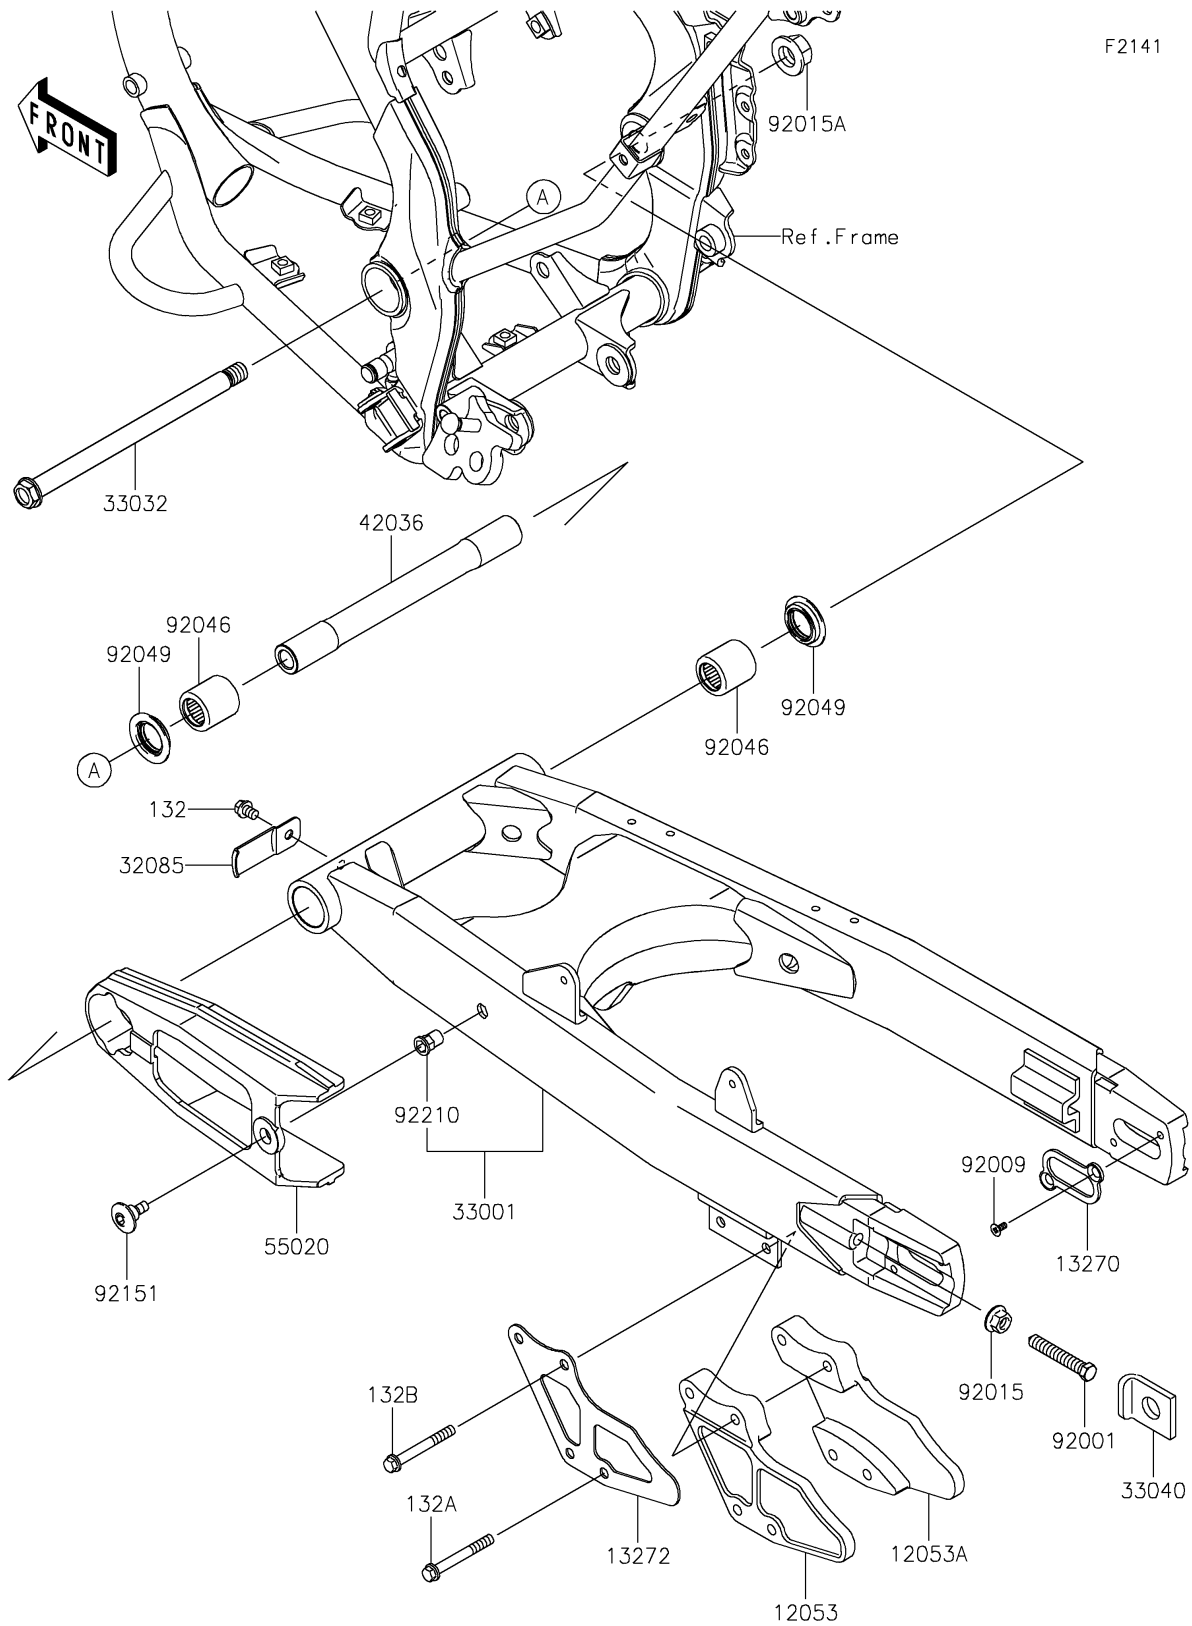

2017 KLX[®]140G

PARTS DIAGRAM

Swingarm

F2141

2017 KLX[®]140G

PARTS LIST

Swingarm

ITEM NAME

PART NUMBER

QUANTITY
