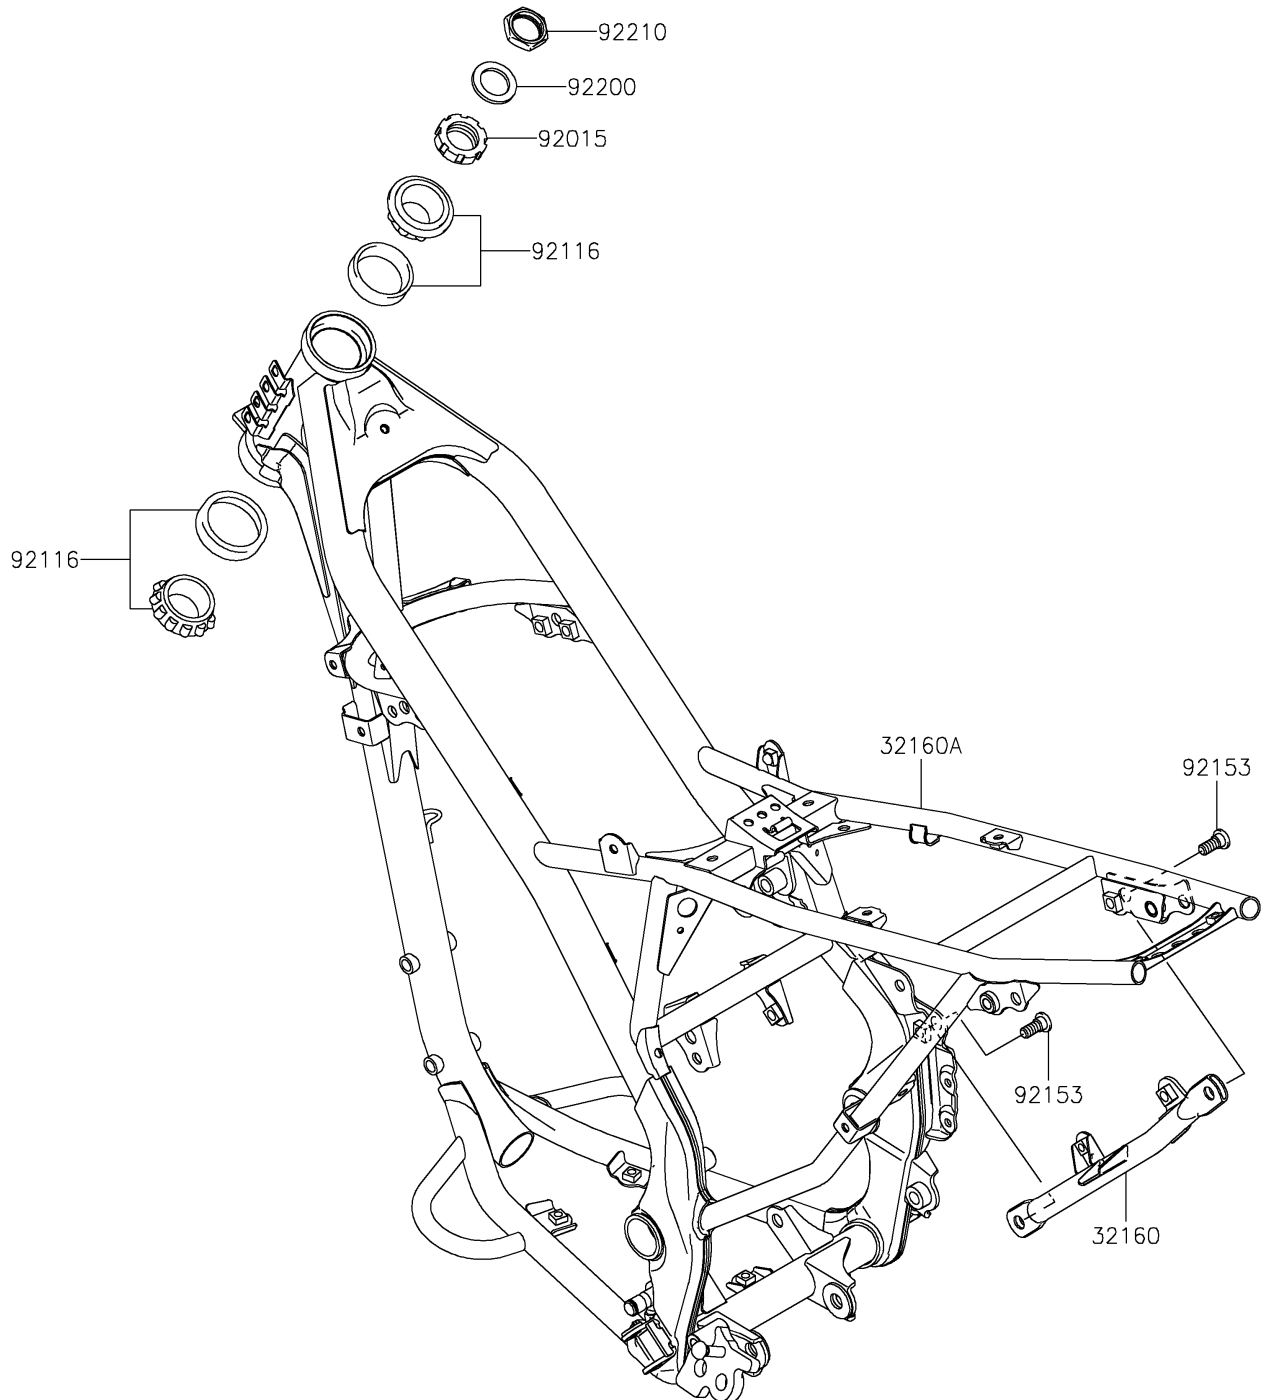

2019 KLX[®]140G

PARTS DIAGRAM

Frame

F2120

2019 KLX[®]140G

PARTS LIST

Frame

ITEM NAME

PART NUMBER

QUANTITY
