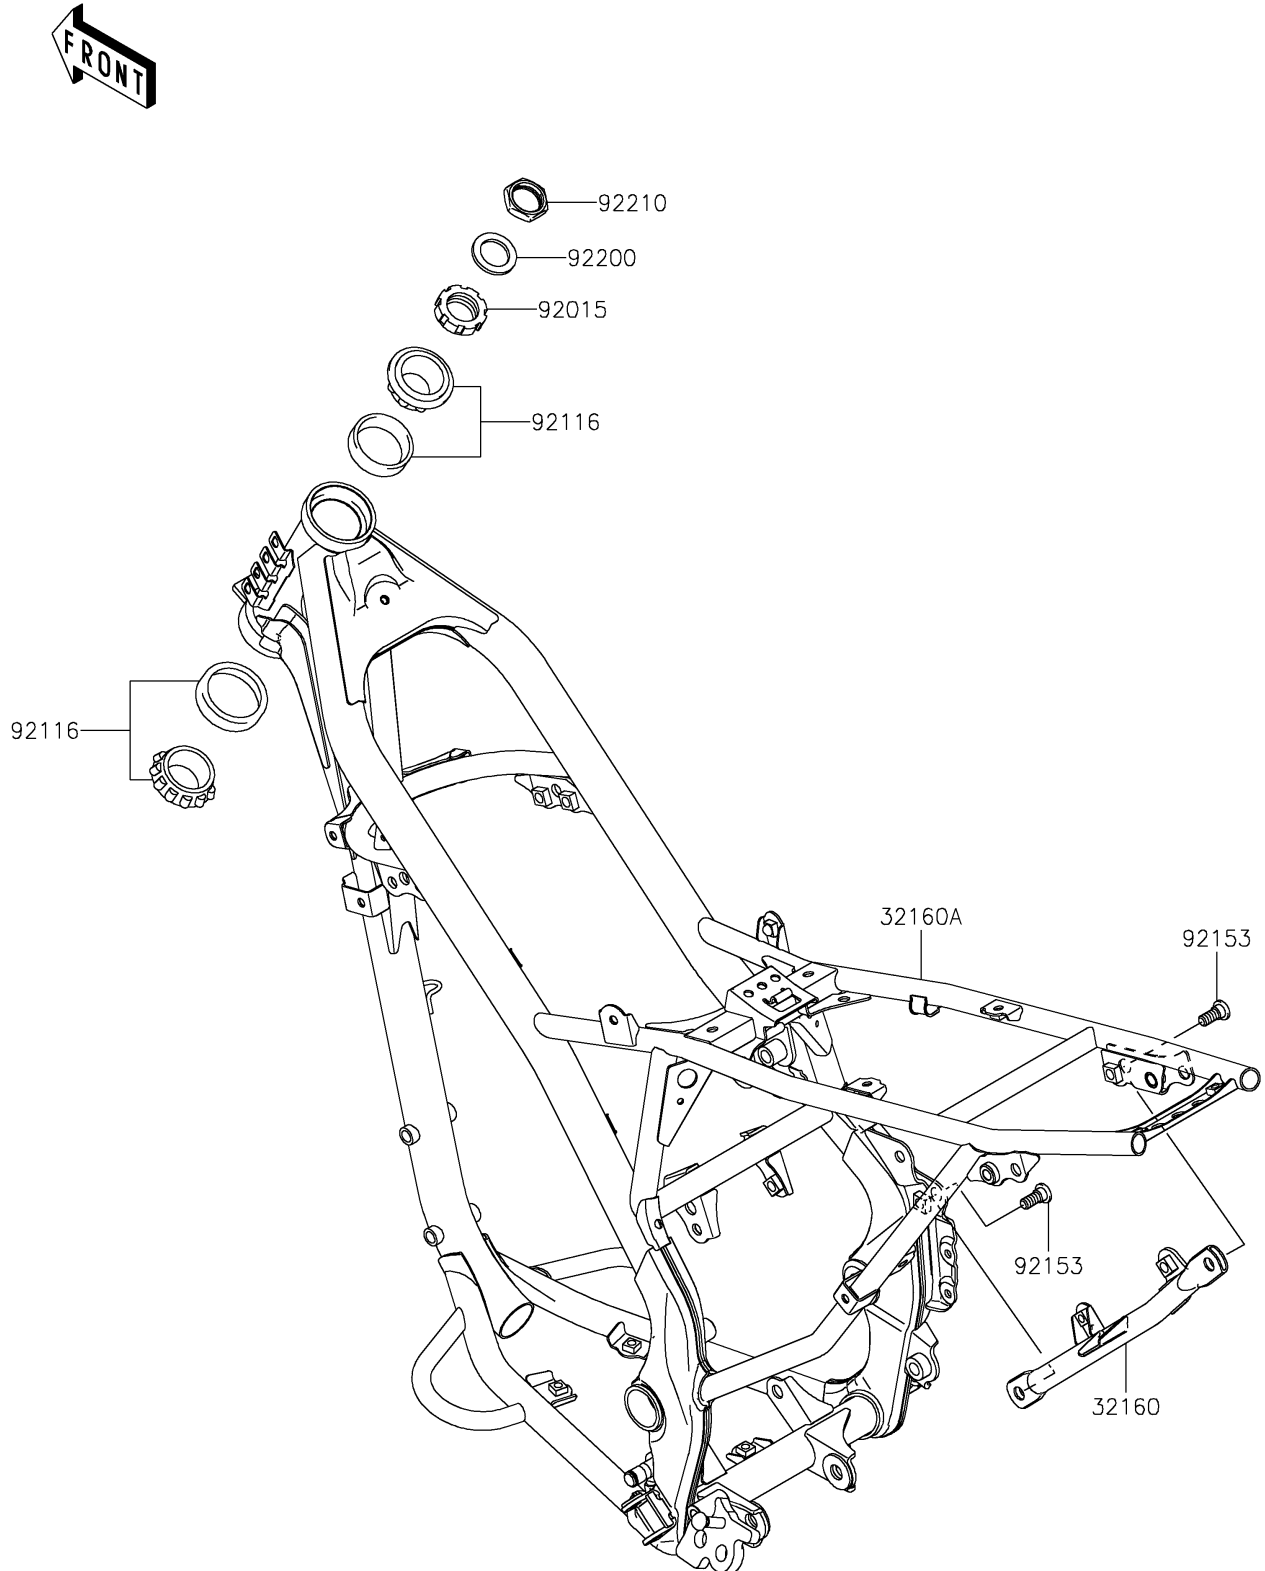

2017 KLX[®]140G

PARTS DIAGRAM

Frame

F2120

2017 KLX[®]140G

PARTS LIST

Frame

ITEM NAME

PART NUMBER

QUANTITY
