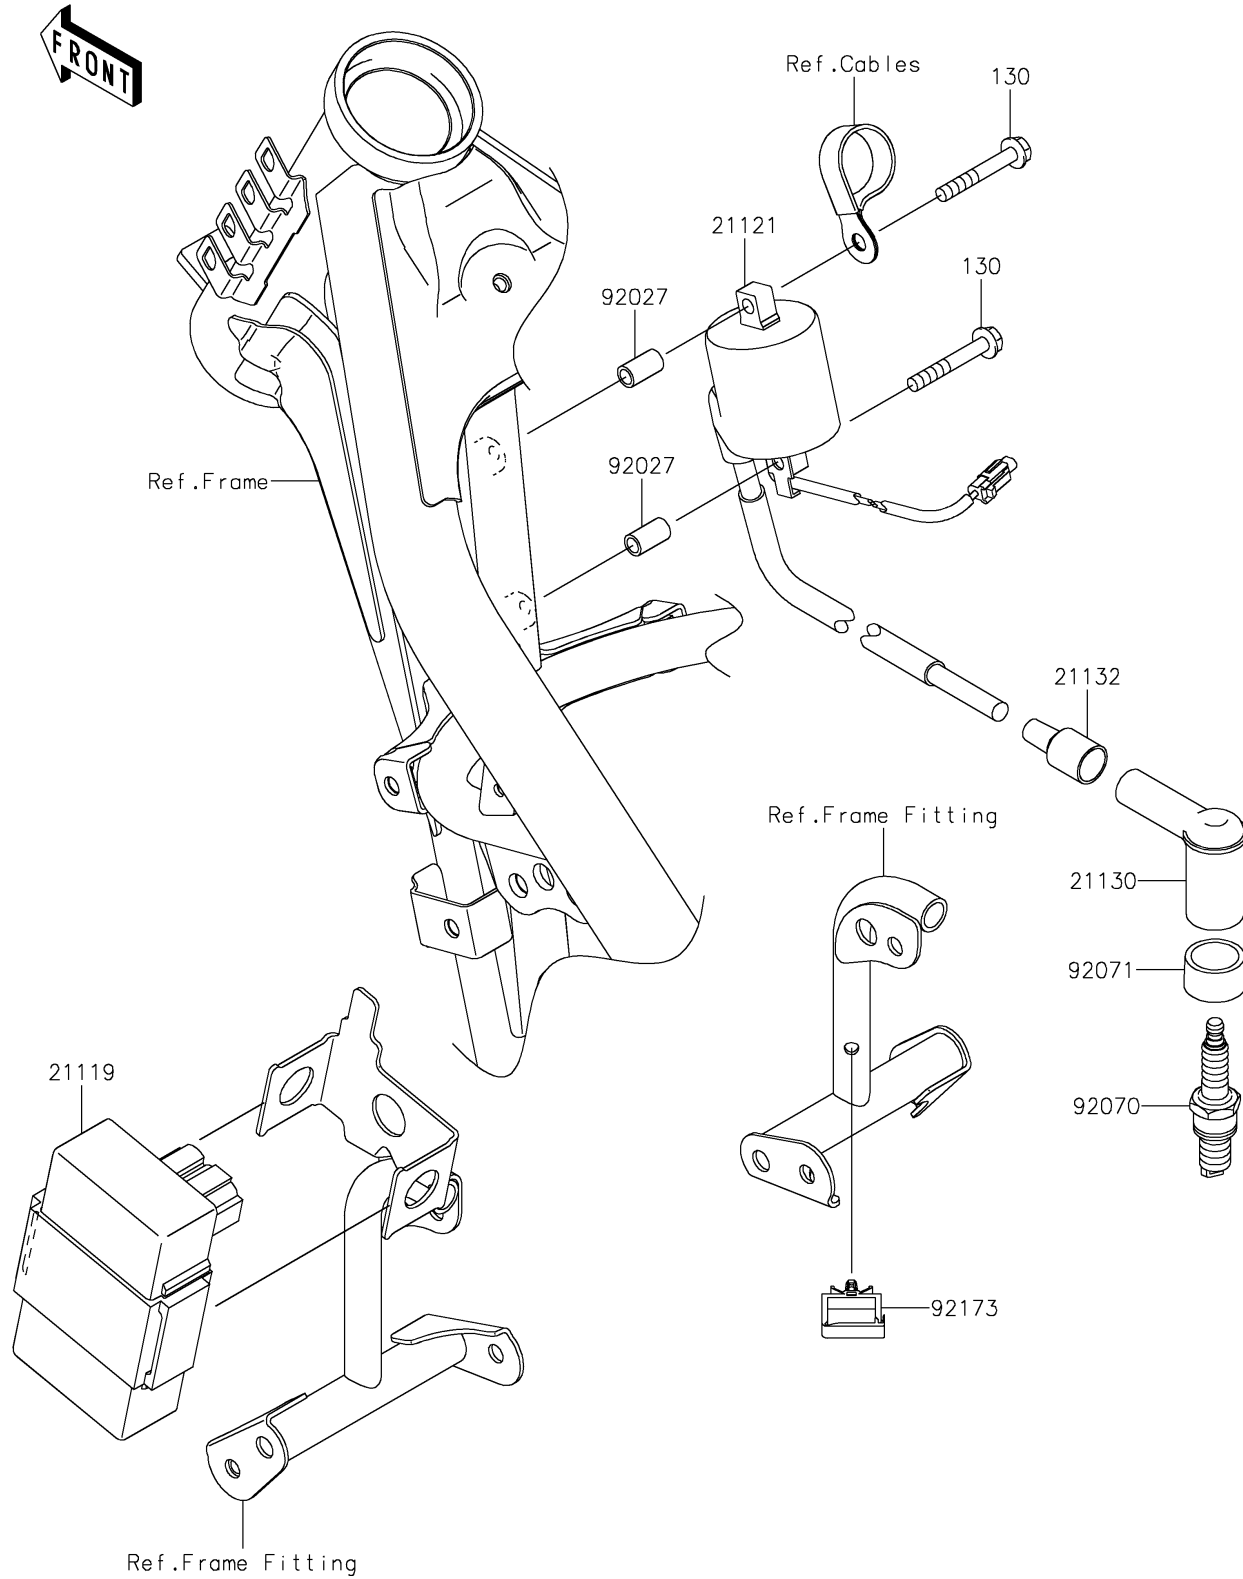

2019 KLX[®]140G

PARTS DIAGRAM

Ignition System

E1830

2019 KLX[®]140G

PARTS LIST

Ignition System

ITEM NAME

PART NUMBER

QUANTITY
