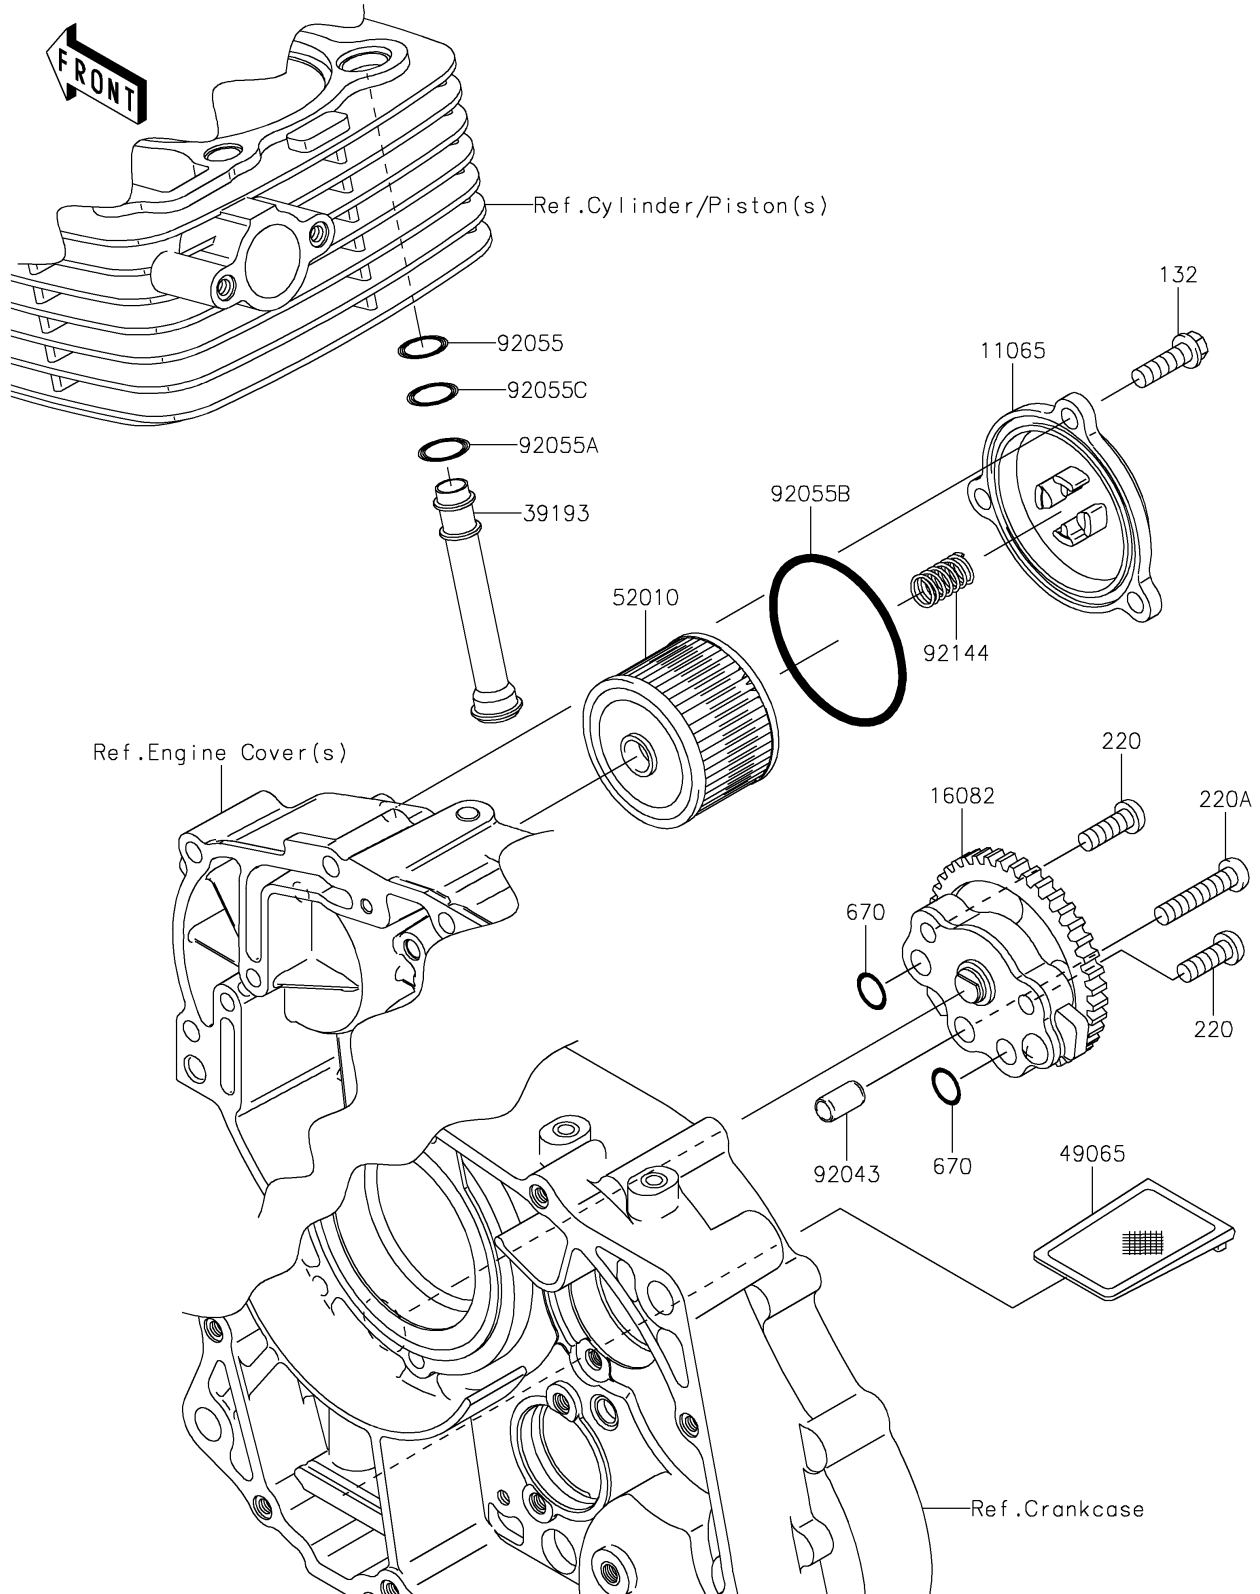

2019 KLX[®]140G

PARTS DIAGRAM

Oil Pump

E1710

2019 KLX[®]140G

PARTS LIST

Oil Pump

ITEM NAME

PART NUMBER

QUANTITY
