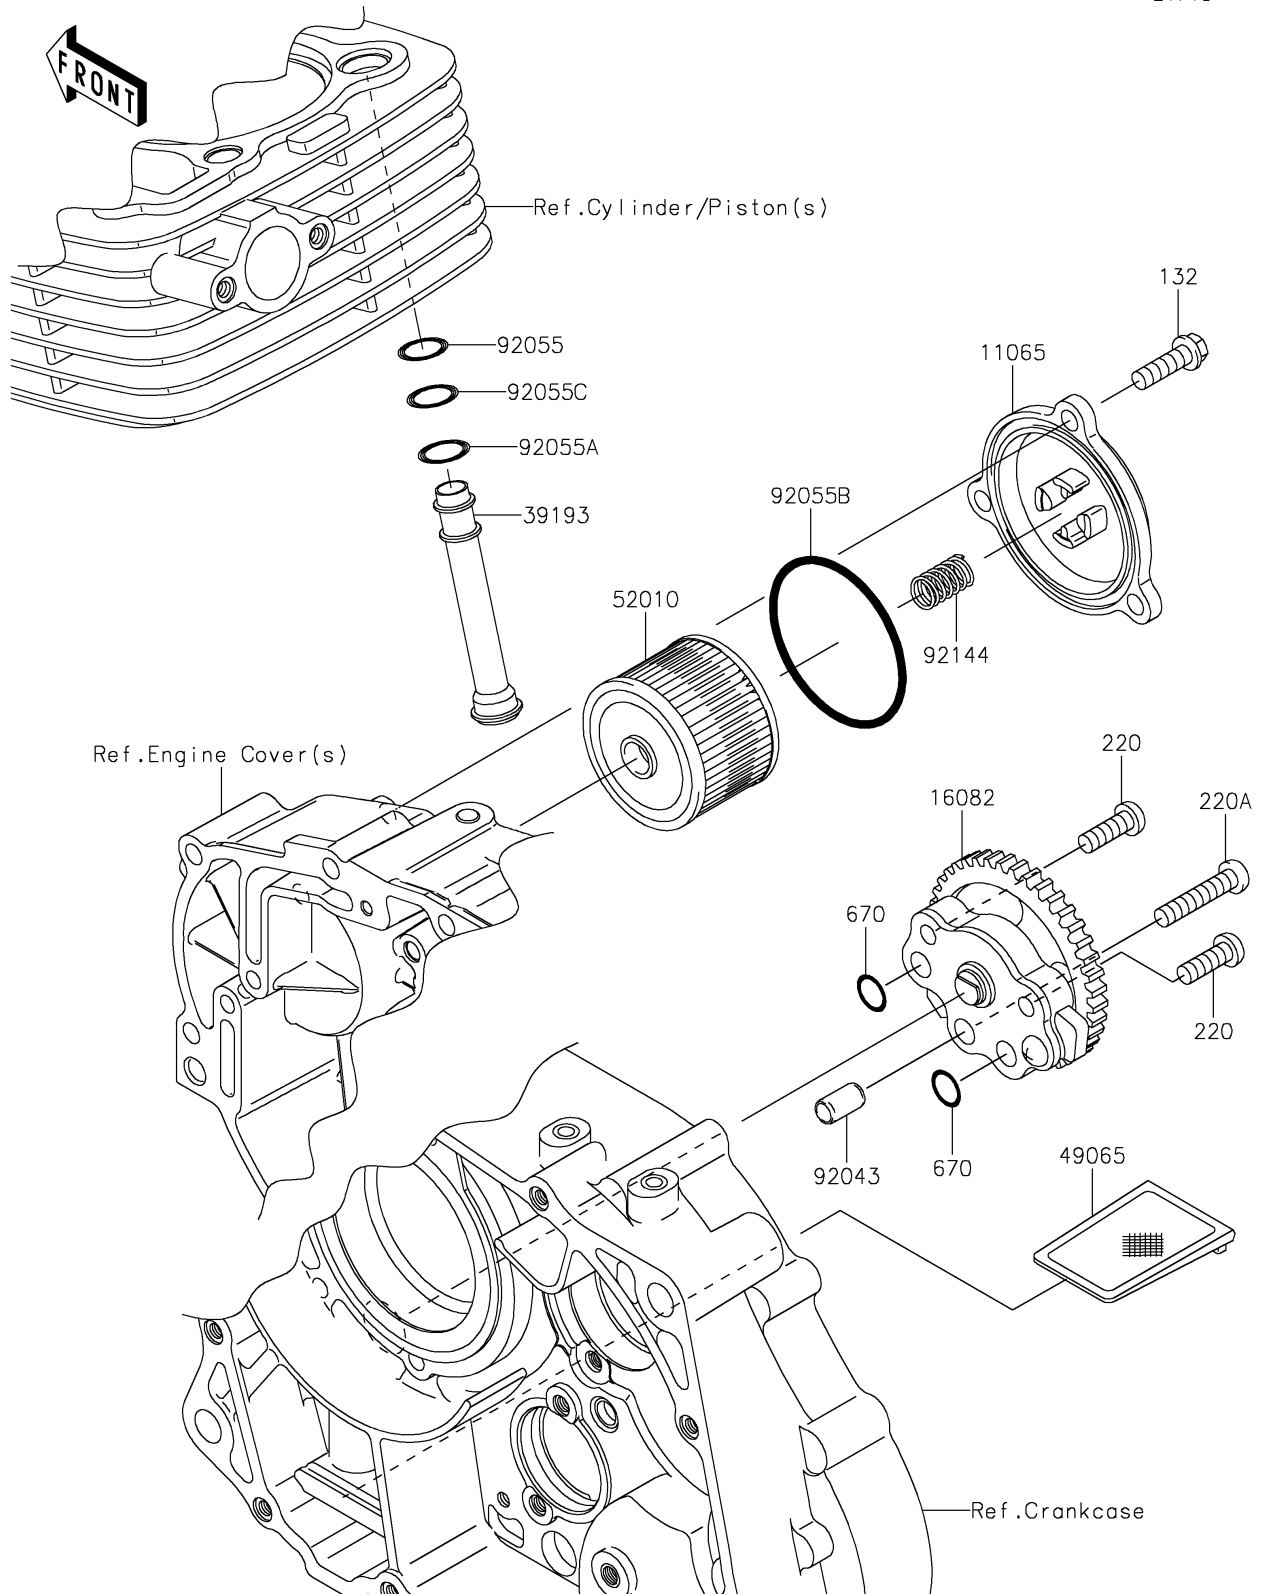

2017 KLX[®]140G

PARTS DIAGRAM

Oil Pump

E1710

2017 KLX[®]140G

PARTS LIST

Oil Pump

Kawasaki

Let the Good Times Roll[®]

ITEM NAME

PART NUMBER

QUANTITY
