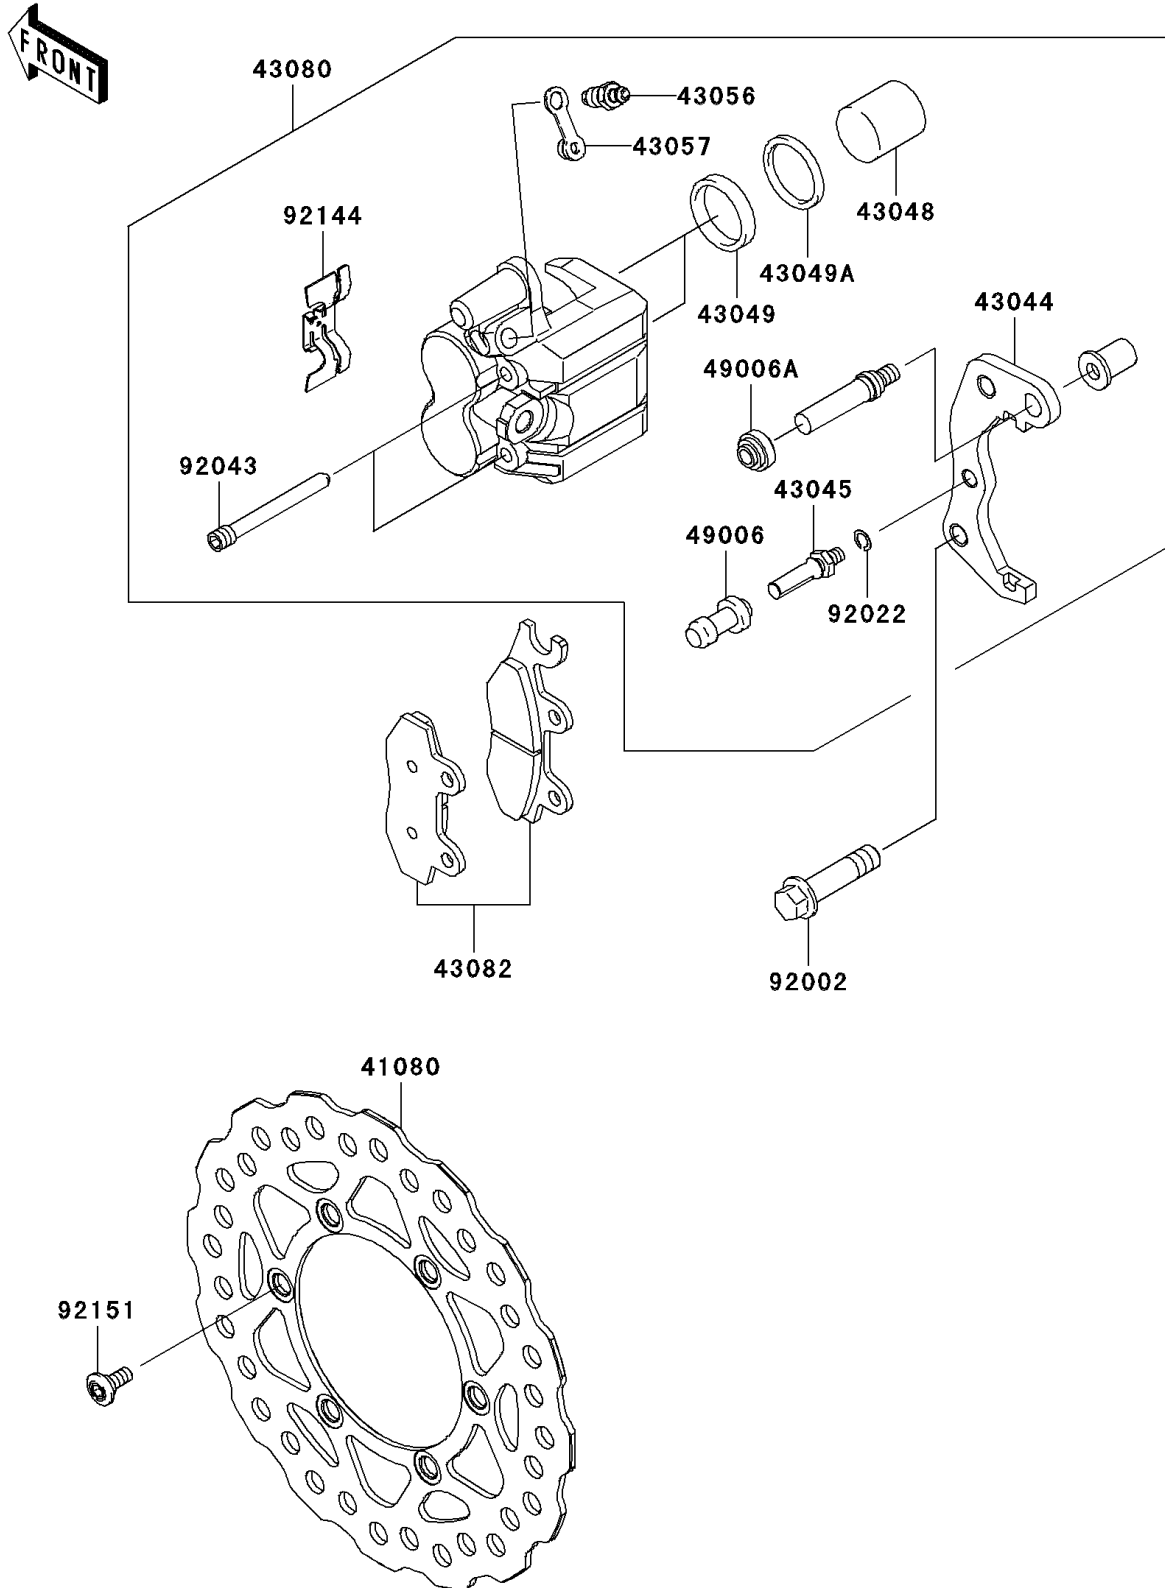

2008 KLX[®]140

PARTS DIAGRAM

Front Brake

F2292

2008 KLX[®]140

PARTS LIST

Front Brake

Kawasaki

Let the Good Times Roll[®]

ITEM NAME

PART NUMBER

QUANTITY
