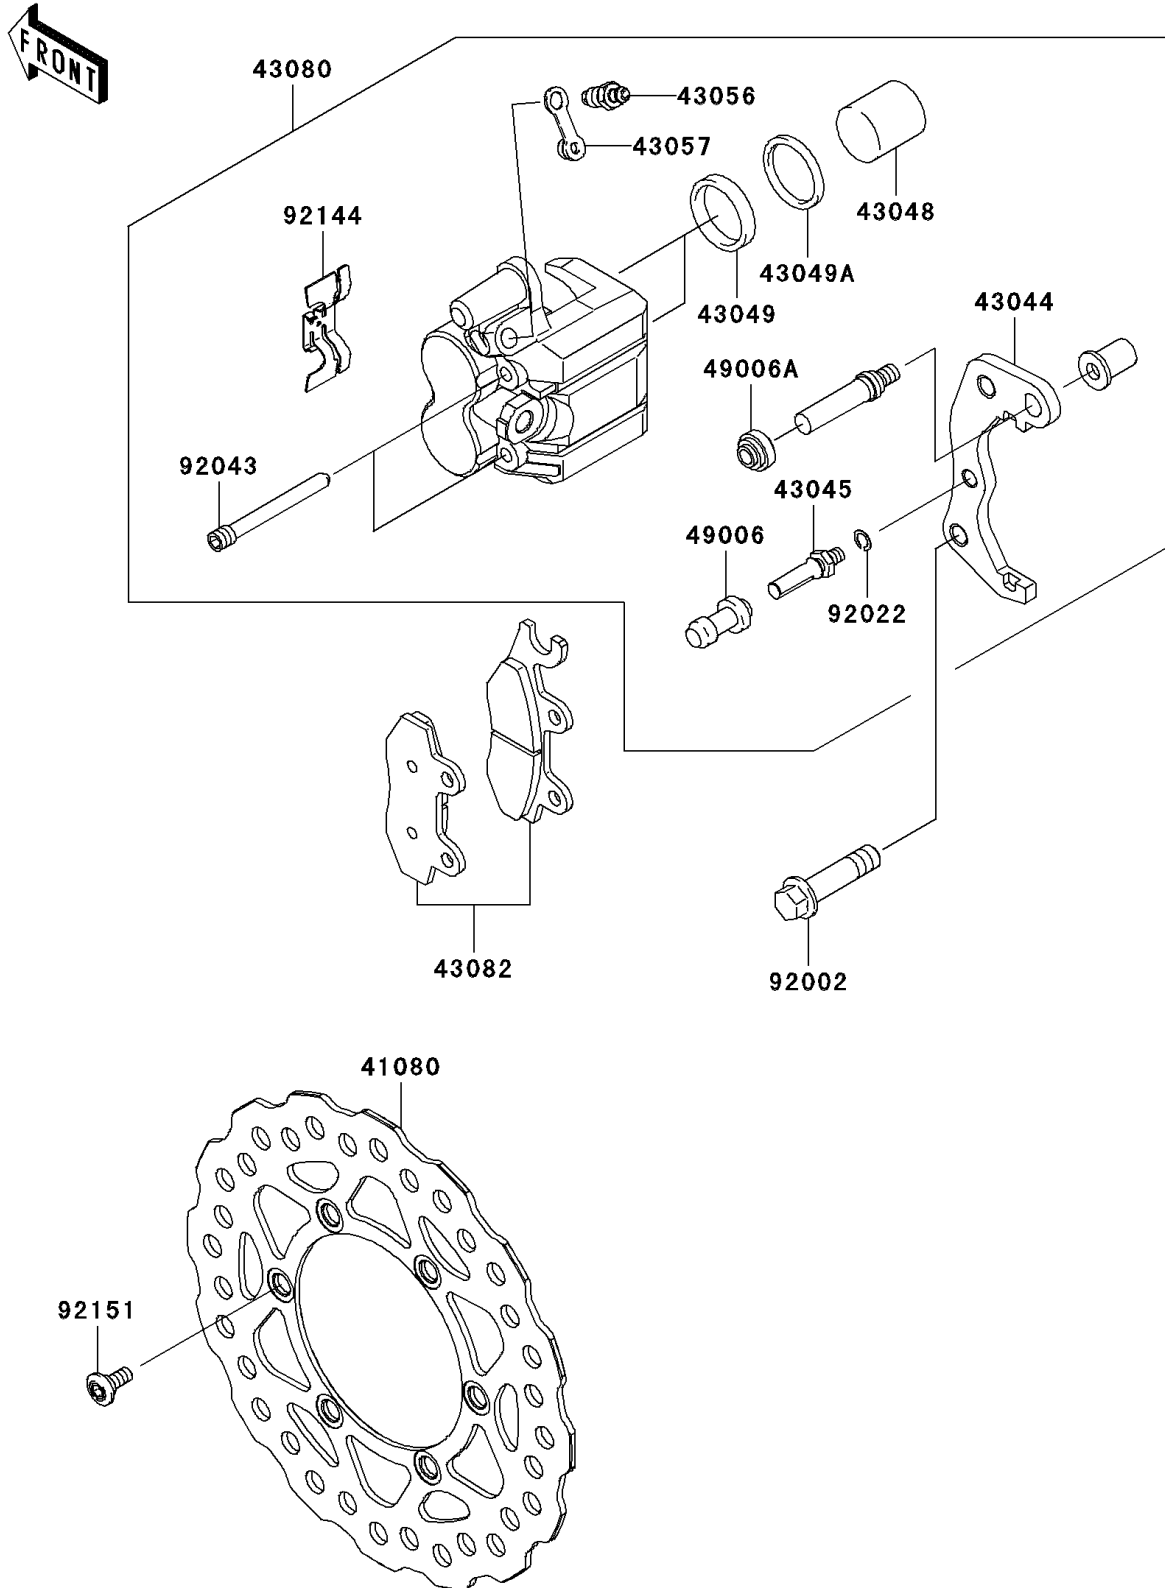

2010 KLX140 (CANADA ONLY)

PARTS DIAGRAM

Front Brake

F2292

2010 KLX140 (CANADA ONLY)

PARTS LIST

Front Brake

ITEM NAME

PART NUMBER

QUANTITY
