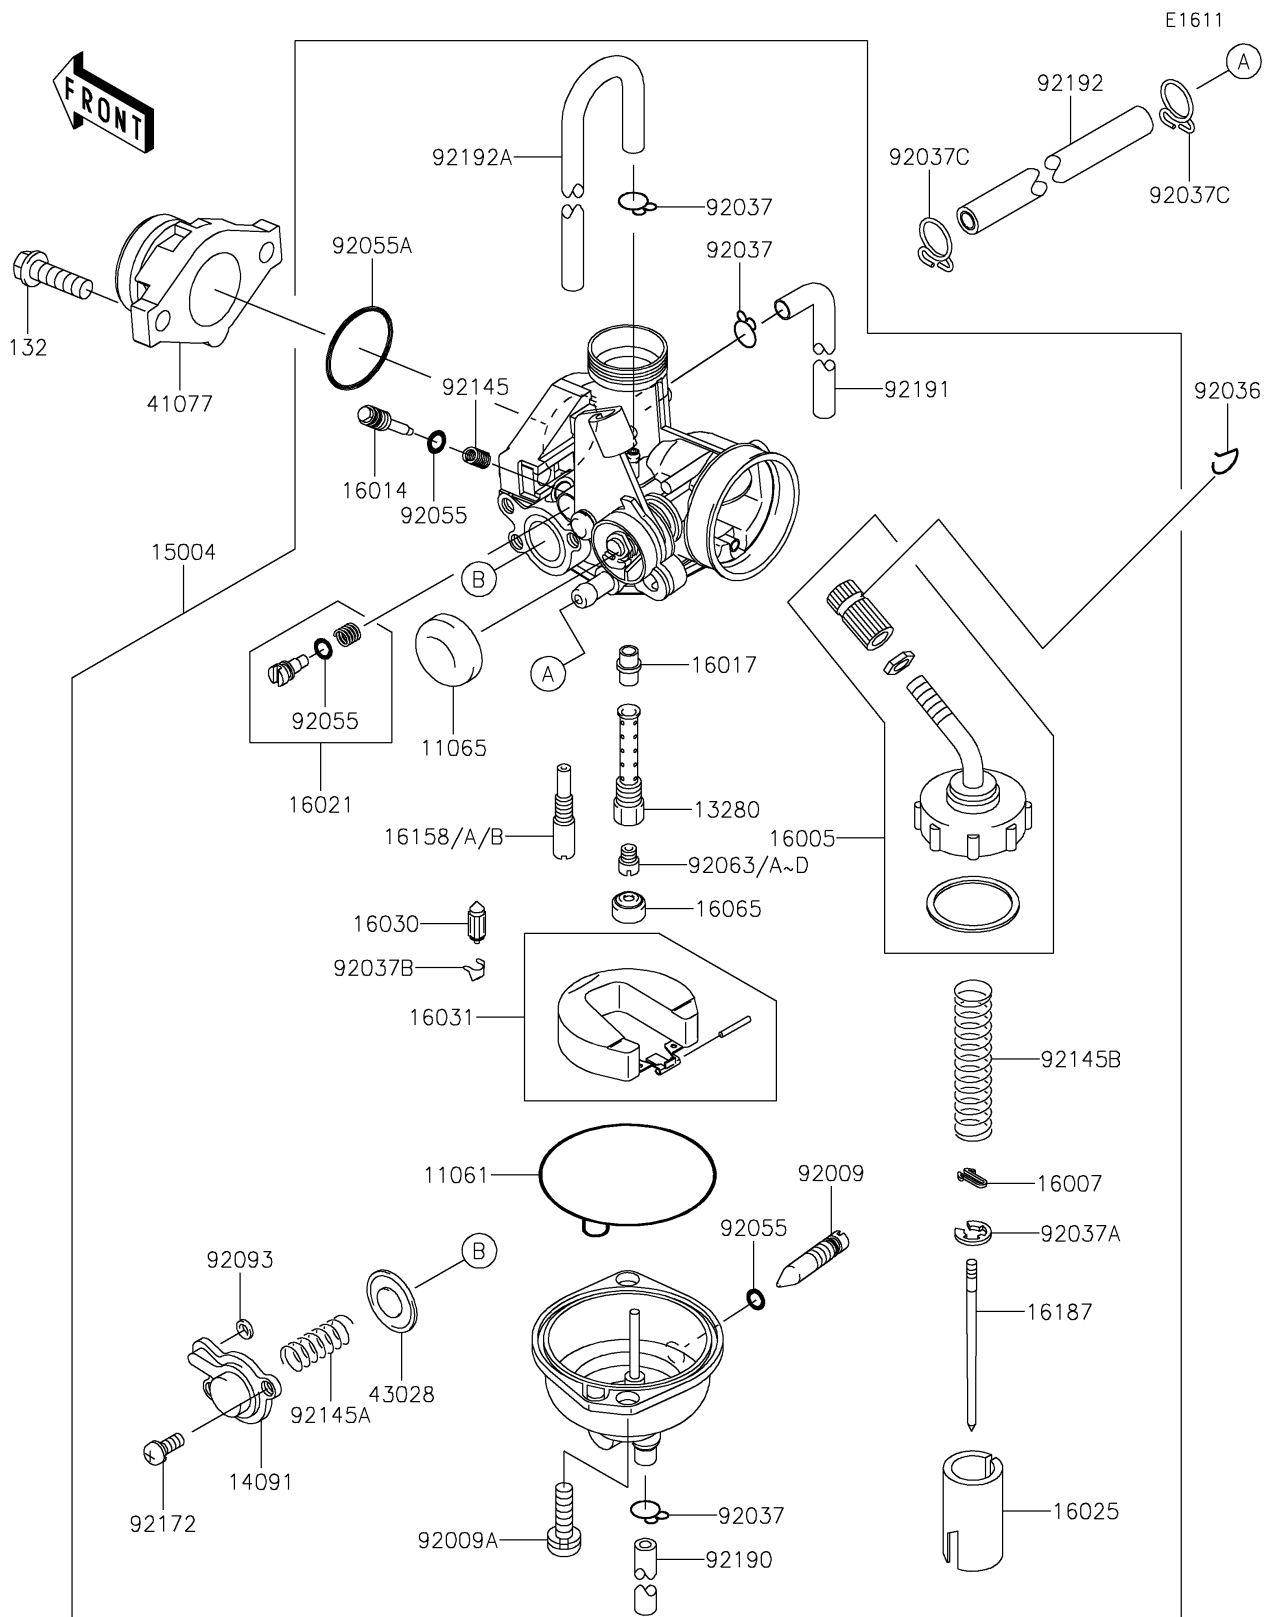

2017 KLX[®]140G

PARTS DIAGRAM

Carburetor

2017 KLX[®]140G

PARTS LIST

Carburetor

ITEM NAME

PART NUMBER

QUANTITY
