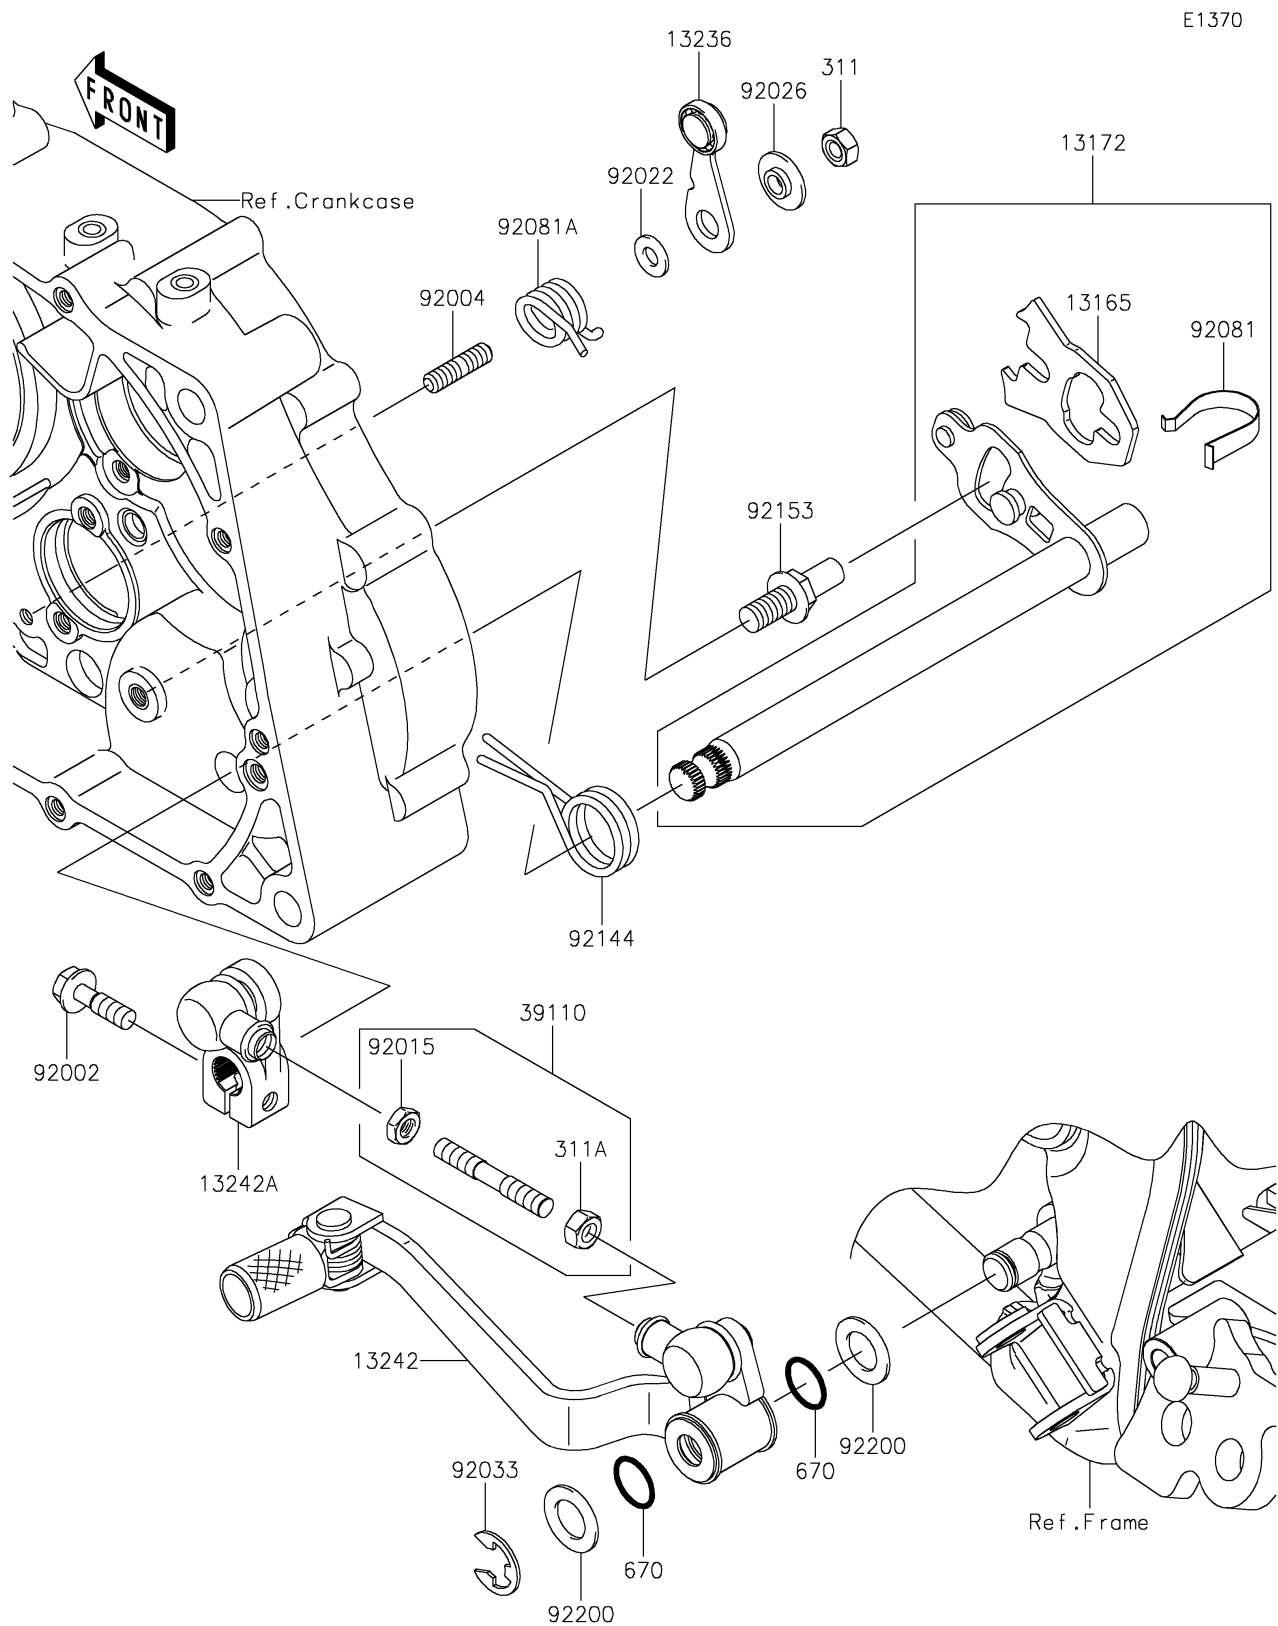

2019 KLX[®]140G

PARTS DIAGRAM

Gear Change Mechanism

2019 KLX[®]140G

PARTS LIST

Gear Change Mechanism

ITEM NAME

PART NUMBER

QUANTITY
