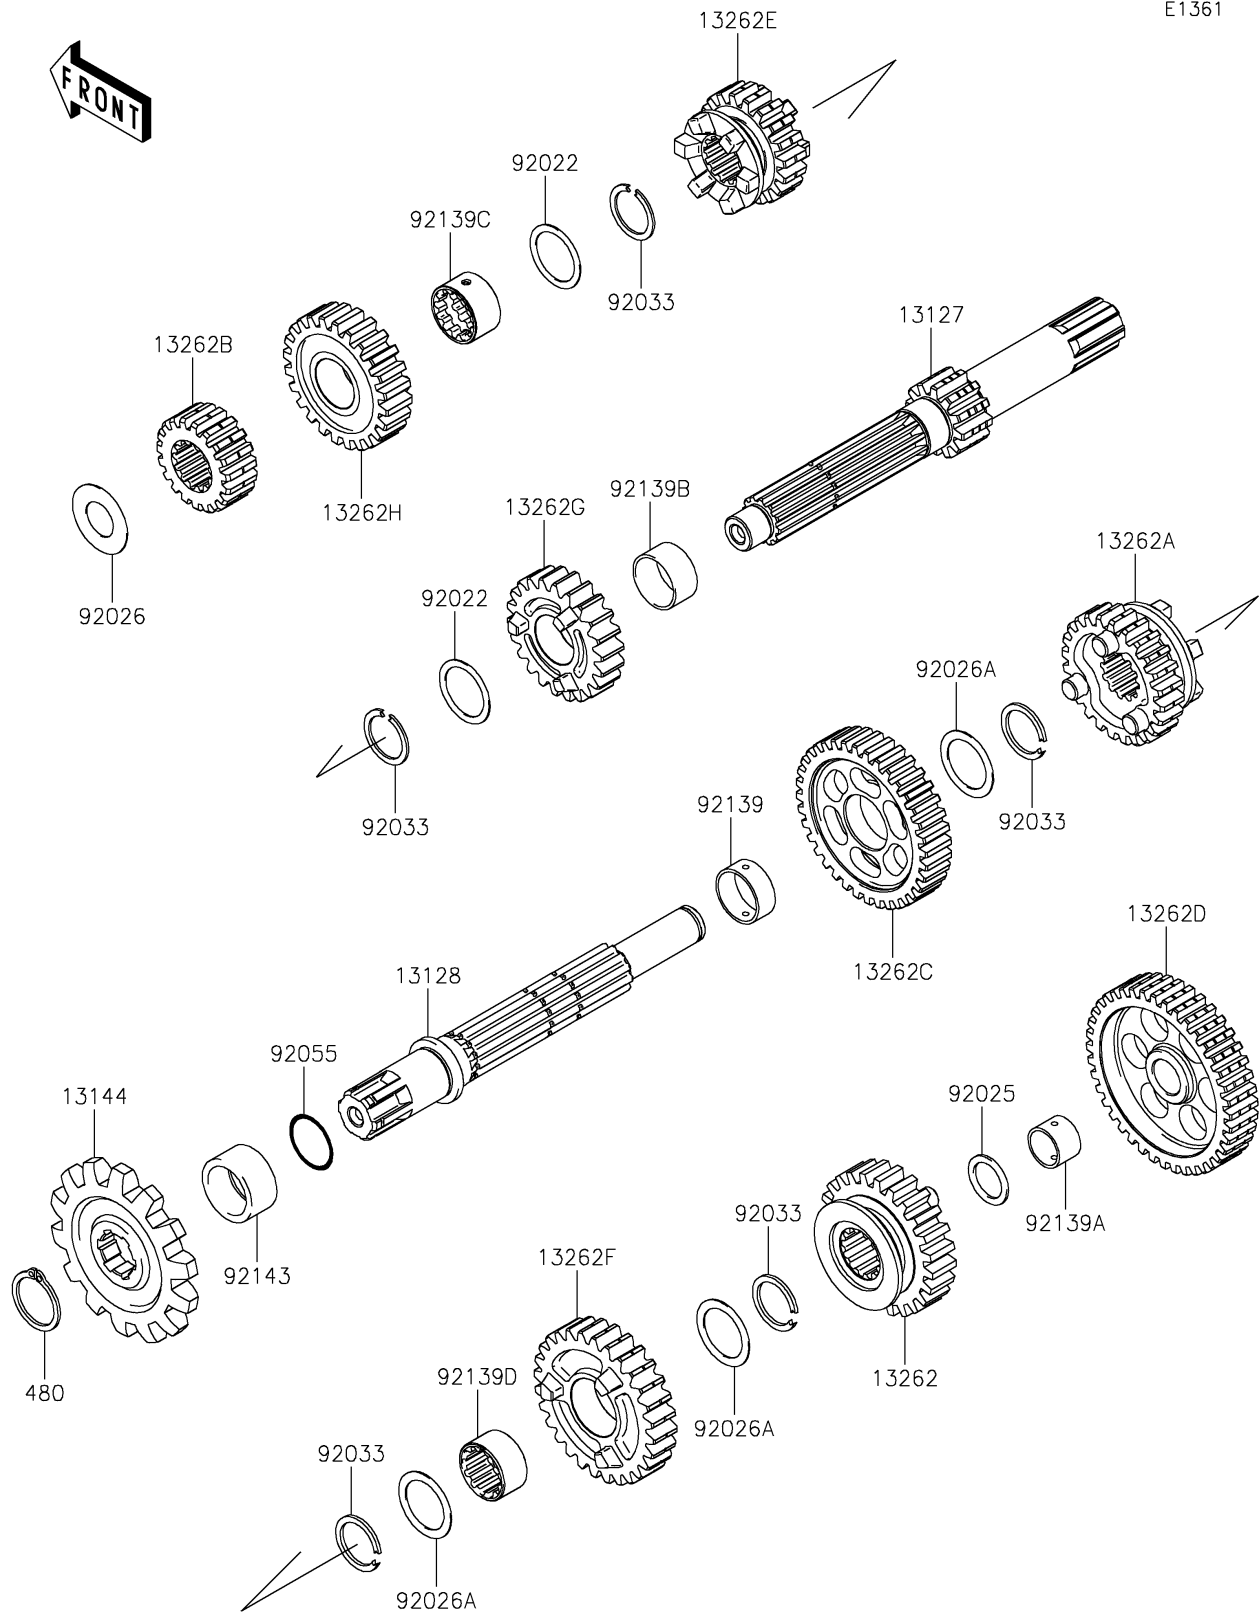

2020 KLX[®]140G

PARTS DIAGRAM

Transmission

E1361

2020 KLX[®]140G

PARTS LIST

Transmission

ITEM NAME	PART NUMBER	QUANTITY
SHAFT-TRANSMISSION INPUT,15T (Ref # 13127)	13127-0074	1
SHAFT-TRANSMISSION OUTPUT (Ref # 13128)	13128-0051	1
SPROCKET-OUTPUT,13T (Ref # 13144)	13144-0045	1
GEAR,OUTPUT 4TH,26T (Ref # 13262)	13262-0459	1
GEAR,OUTPUT 5TH,24T (Ref # 13262A)	13262-0502	1
GEAR,INPUT 2ND,19T (Ref # 13262B)	13262-0577	1
GEAR,OUTPUT 2ND,36T (Ref # 13262C)	13262-0578	1
GEAR,OUTPUT LOW,40T (Ref # 13262D)	13262-0579	1
GEAR,INPUT 3RD,19T (Ref # 13262E)	13262-0662	1
GEAR,OUTPUT 3RD,28T (Ref # 13262F)	13262-0738	1
GEAR,INPUT 4TH,22T (Ref # 13262G)	13262-0769	1
GEAR,INPUT 5TH,24T (Ref # 13262H)	13262-0770	1
CIRCLIP-TYPE-C,17MM (Ref # 480)	480J1700	1
WASHER,17.3X22X0.5 (Ref # 92022)	92022-1799	2
SHIM (Ref # 92025)	92025-1280	1
SPACER (Ref # 92026)	92026-0727	1
SPACER,17.2X23X0.5 (Ref # 92026A)	92026-1037	3
RING-SNAP,17MM (Ref # 92033)	92033-1060	5
RING-O,16.8X1.9 (Ref # 92055)	92055-0151	1
BUSHING (Ref # 92139)	92139-0001	1
BUSHING,12X14X9.4 (Ref # 92139A)	92139-0002	1
BUSHING,17X19X9.5 (Ref # 92139B)	92139-0282	1
BUSHING,14.5X17.25X11.0 (Ref # 92139C)	92139-0283	1
BUSHING (Ref # 92139D)	92139-0286	1
COLLAR,SPROCKET (Ref # 92143)	92143-1680	1