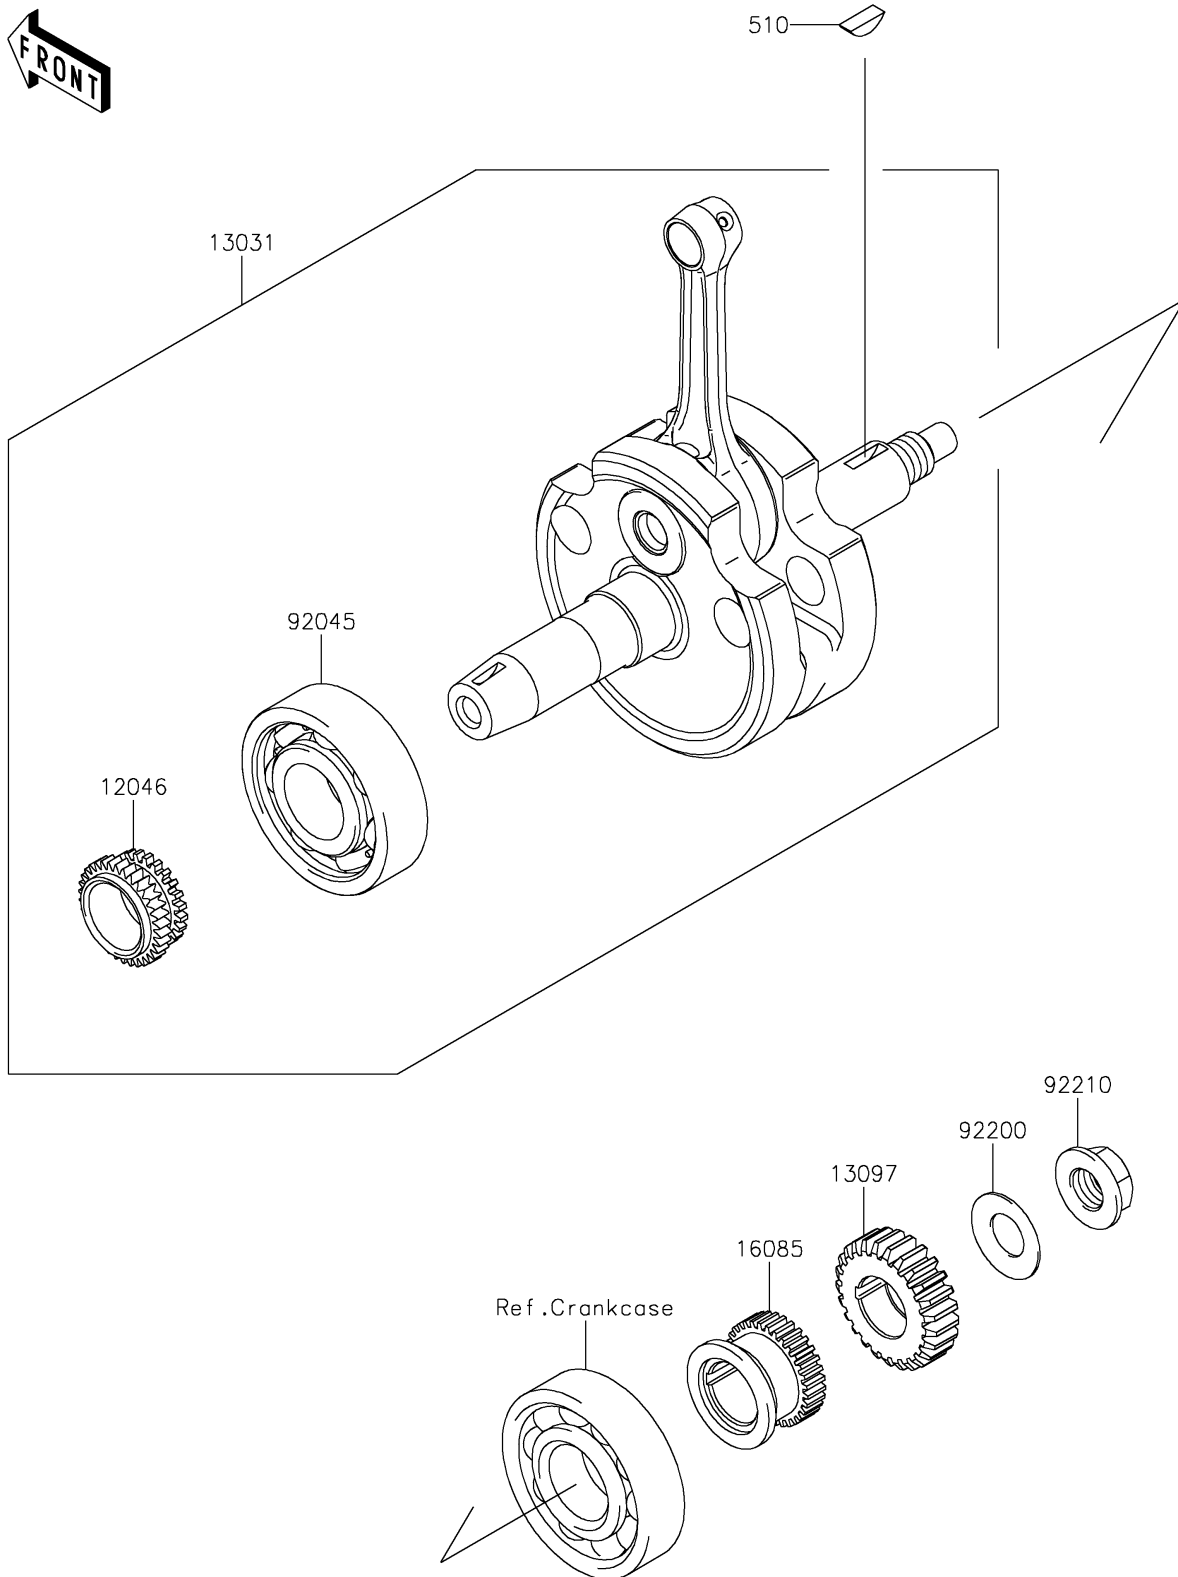

2020 KLX[®]140G

PARTS DIAGRAM

Crankshaft

E1321

2020 KLX[®]140G

PARTS LIST

Crankshaft

ITEM NAME

PART NUMBER

QUANTITY
