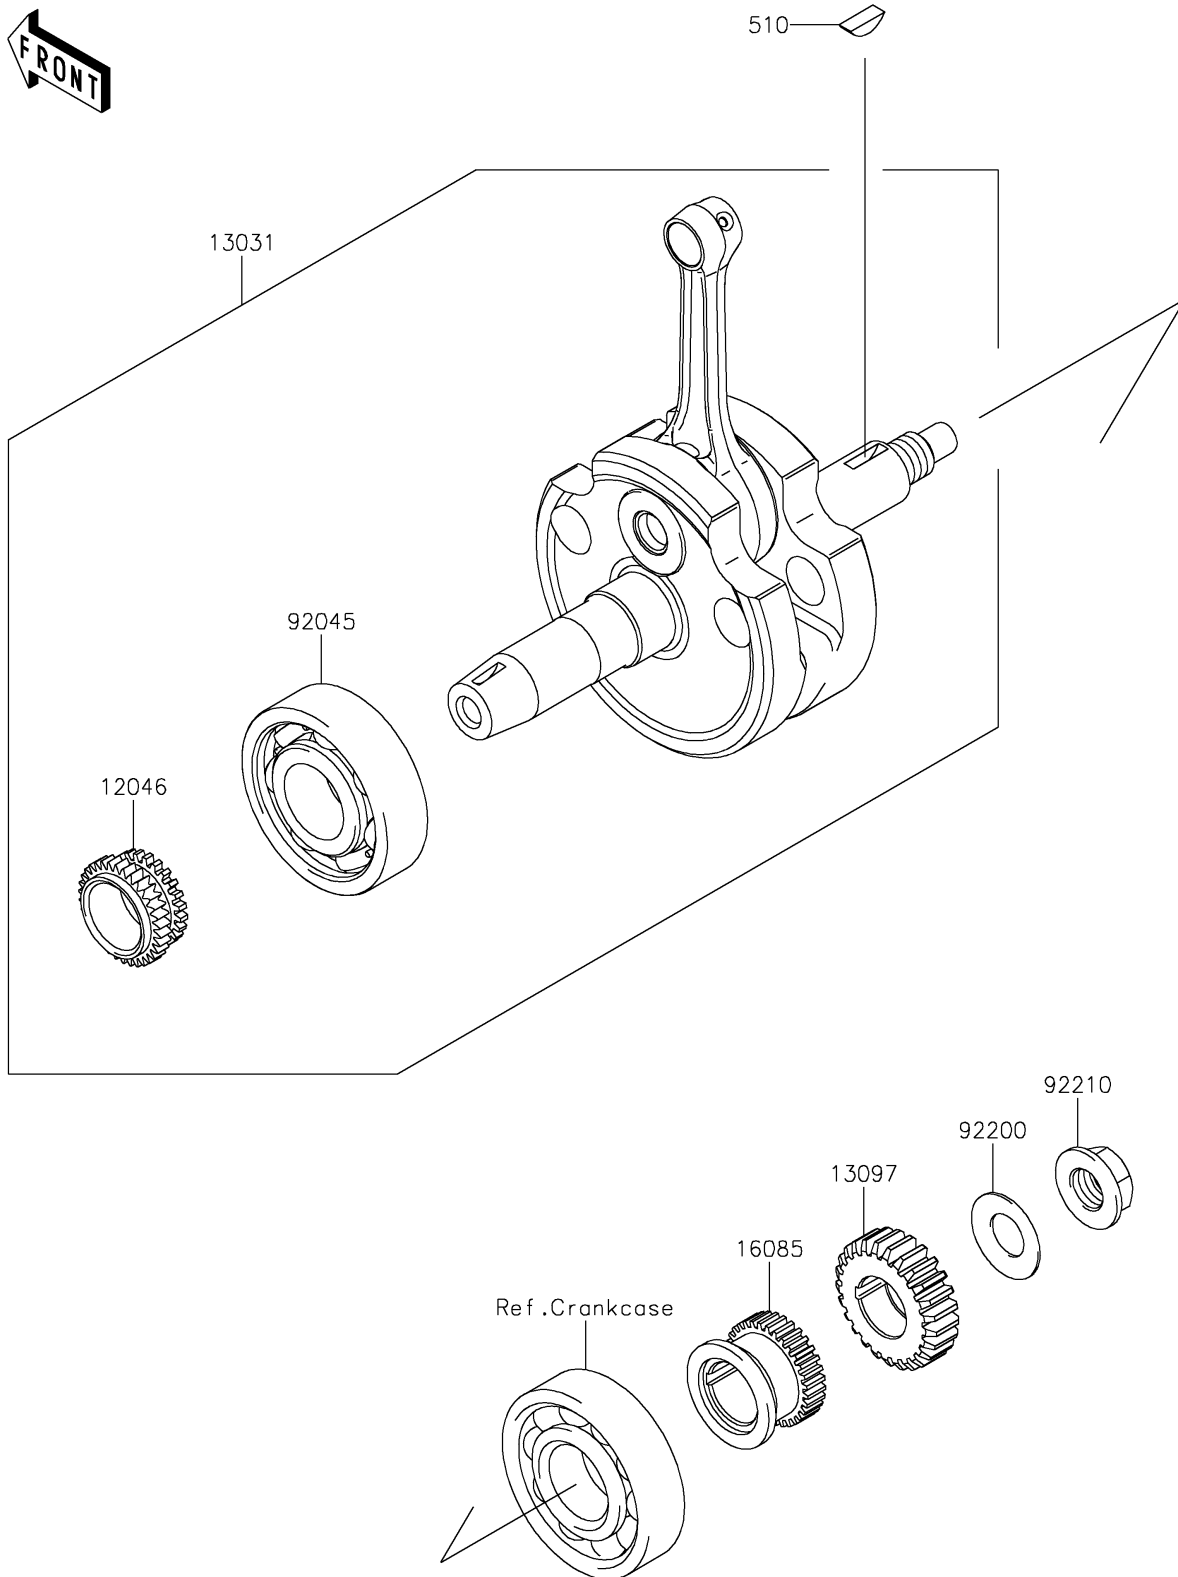

2019 KLX[®]140G

PARTS DIAGRAM

Crankshaft

E1321

2019 KLX[®]140G

PARTS LIST

Crankshaft

ITEM NAME

PART NUMBER

QUANTITY
