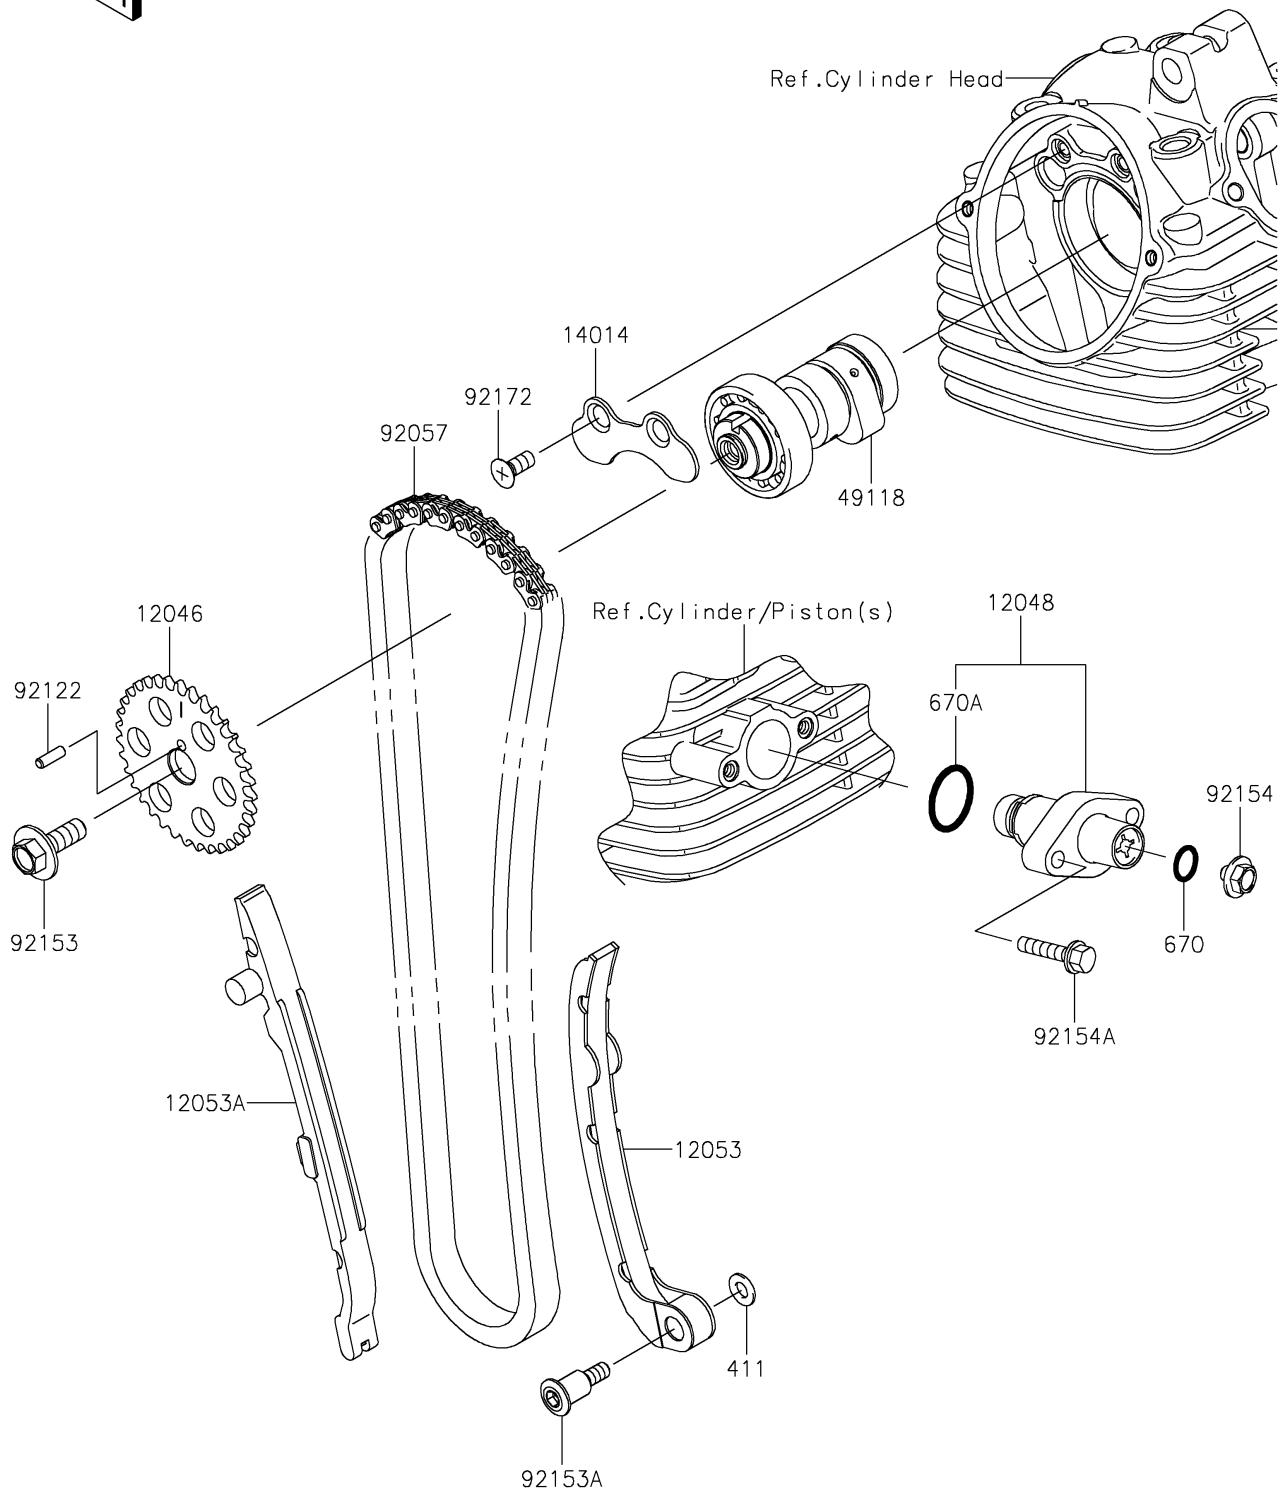

2019 KLX[®]140G

PARTS DIAGRAM

Camshaft(s)/Tensioner

E1230

2019 KLX[®]140G

PARTS LIST

Camshaft(s)/Tensioner

Kawasaki

Let the Good Times Roll[®]

ITEM NAME

PART NUMBER

QUANTITY
