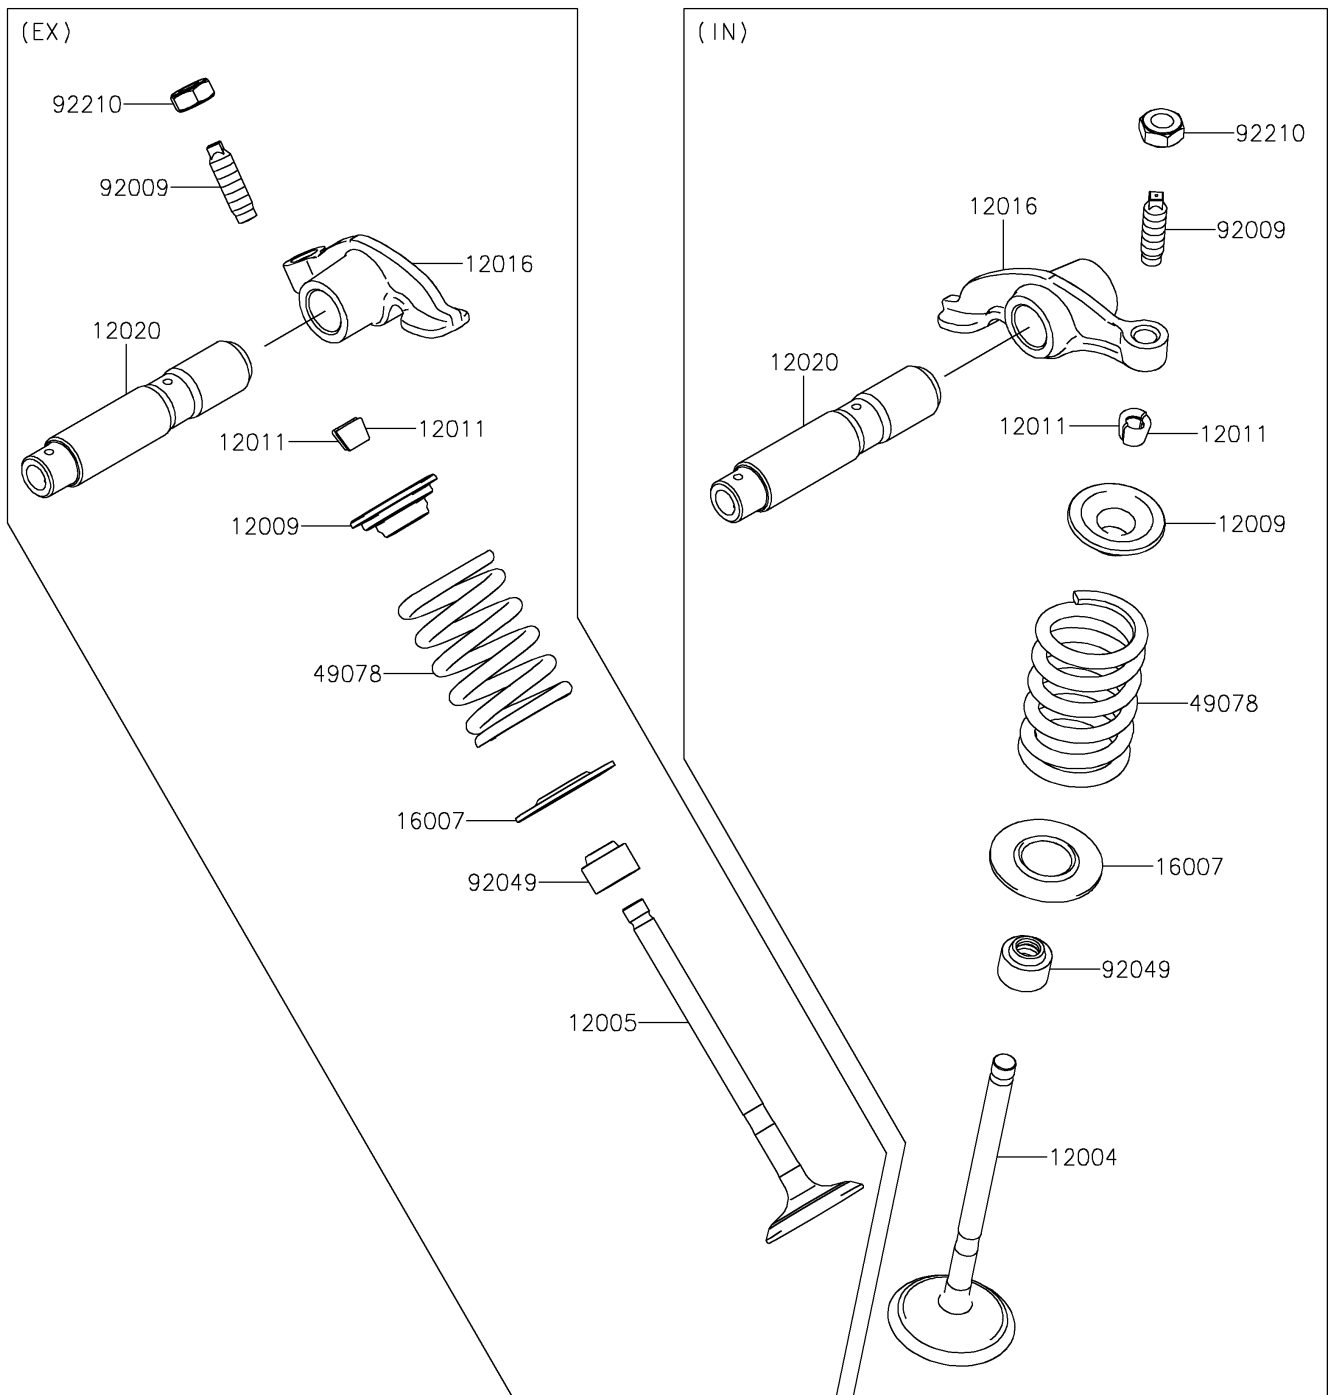

2019 KLX[®]140G

PARTS DIAGRAM

Valve(s)

E1210

2019 KLX[®]140G

PARTS LIST

Valve(s)

ITEM NAME

PART NUMBER

QUANTITY
