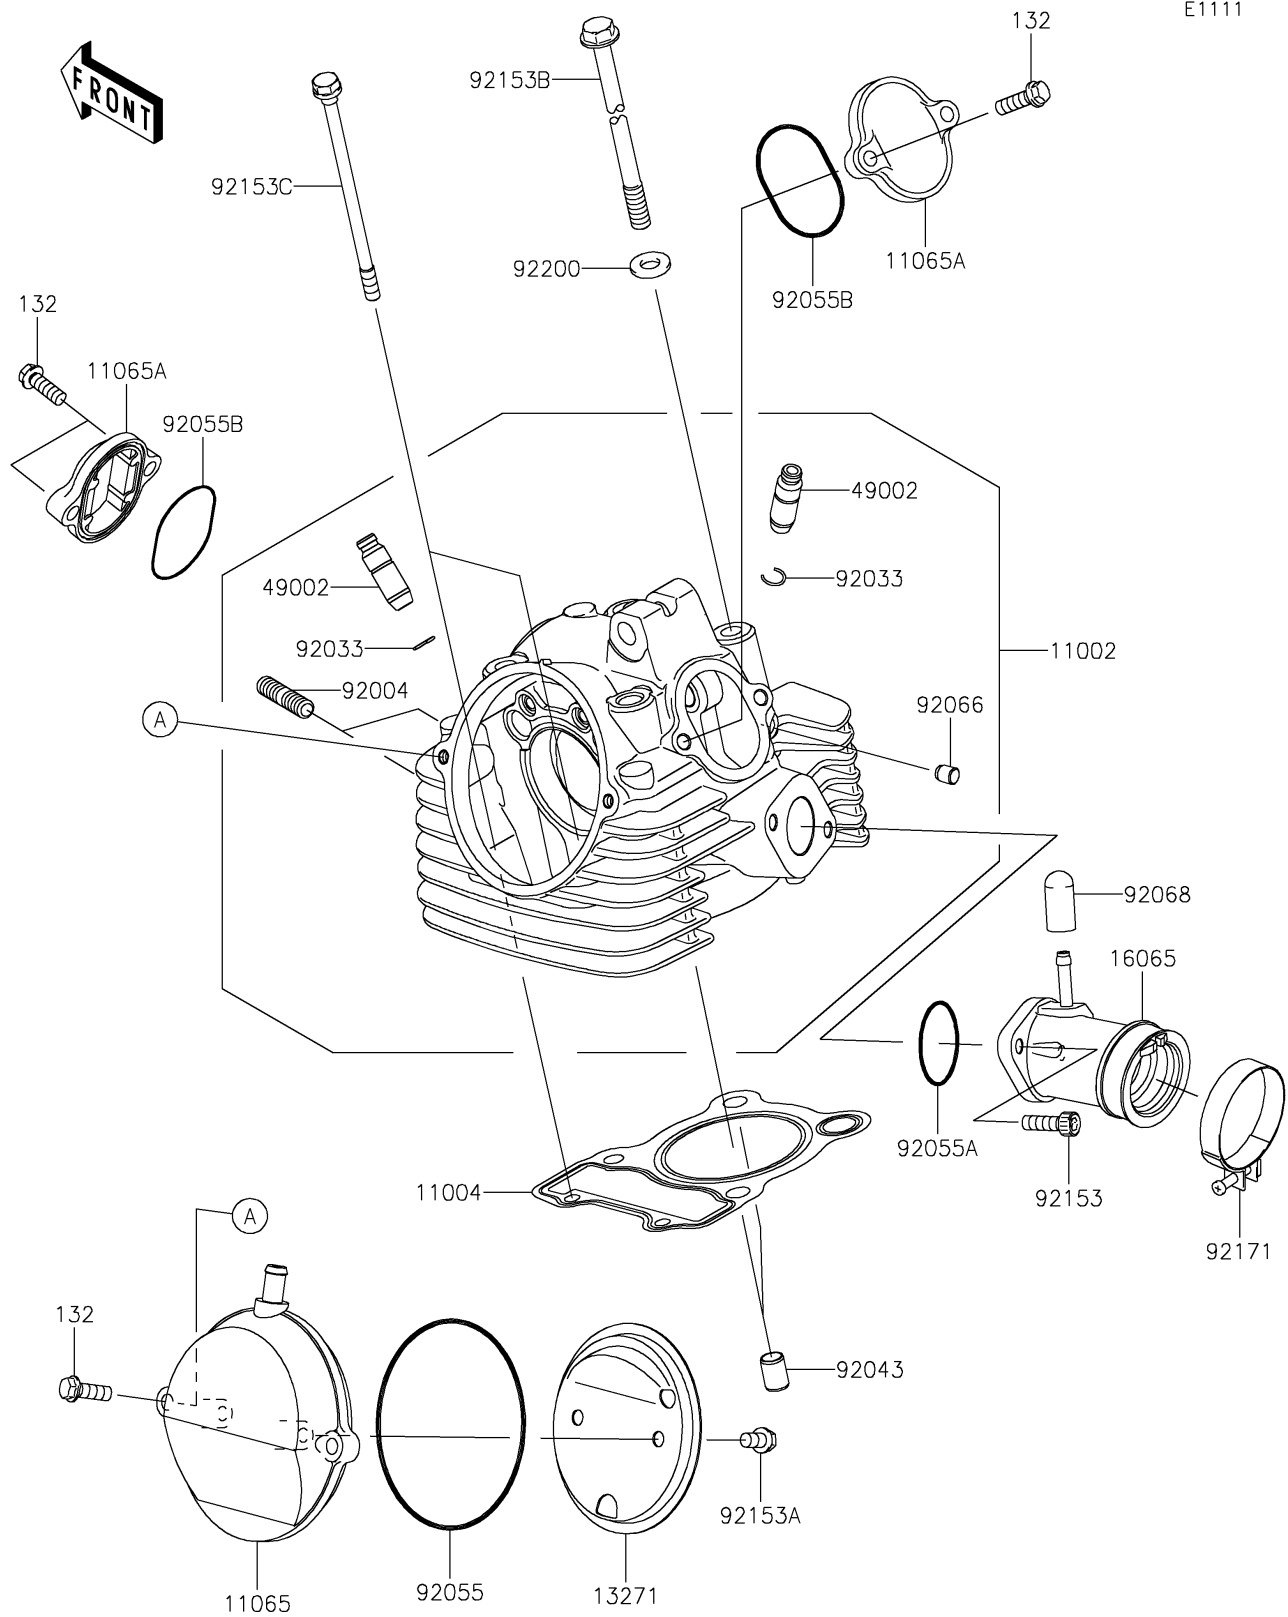

2019 KLX[®]140G

PARTS DIAGRAM

Cylinder Head

E1111

2019 KLX[®]140G

PARTS LIST Cylinder Head

ITEM NAME

PART NUMBER

QUANTITY
