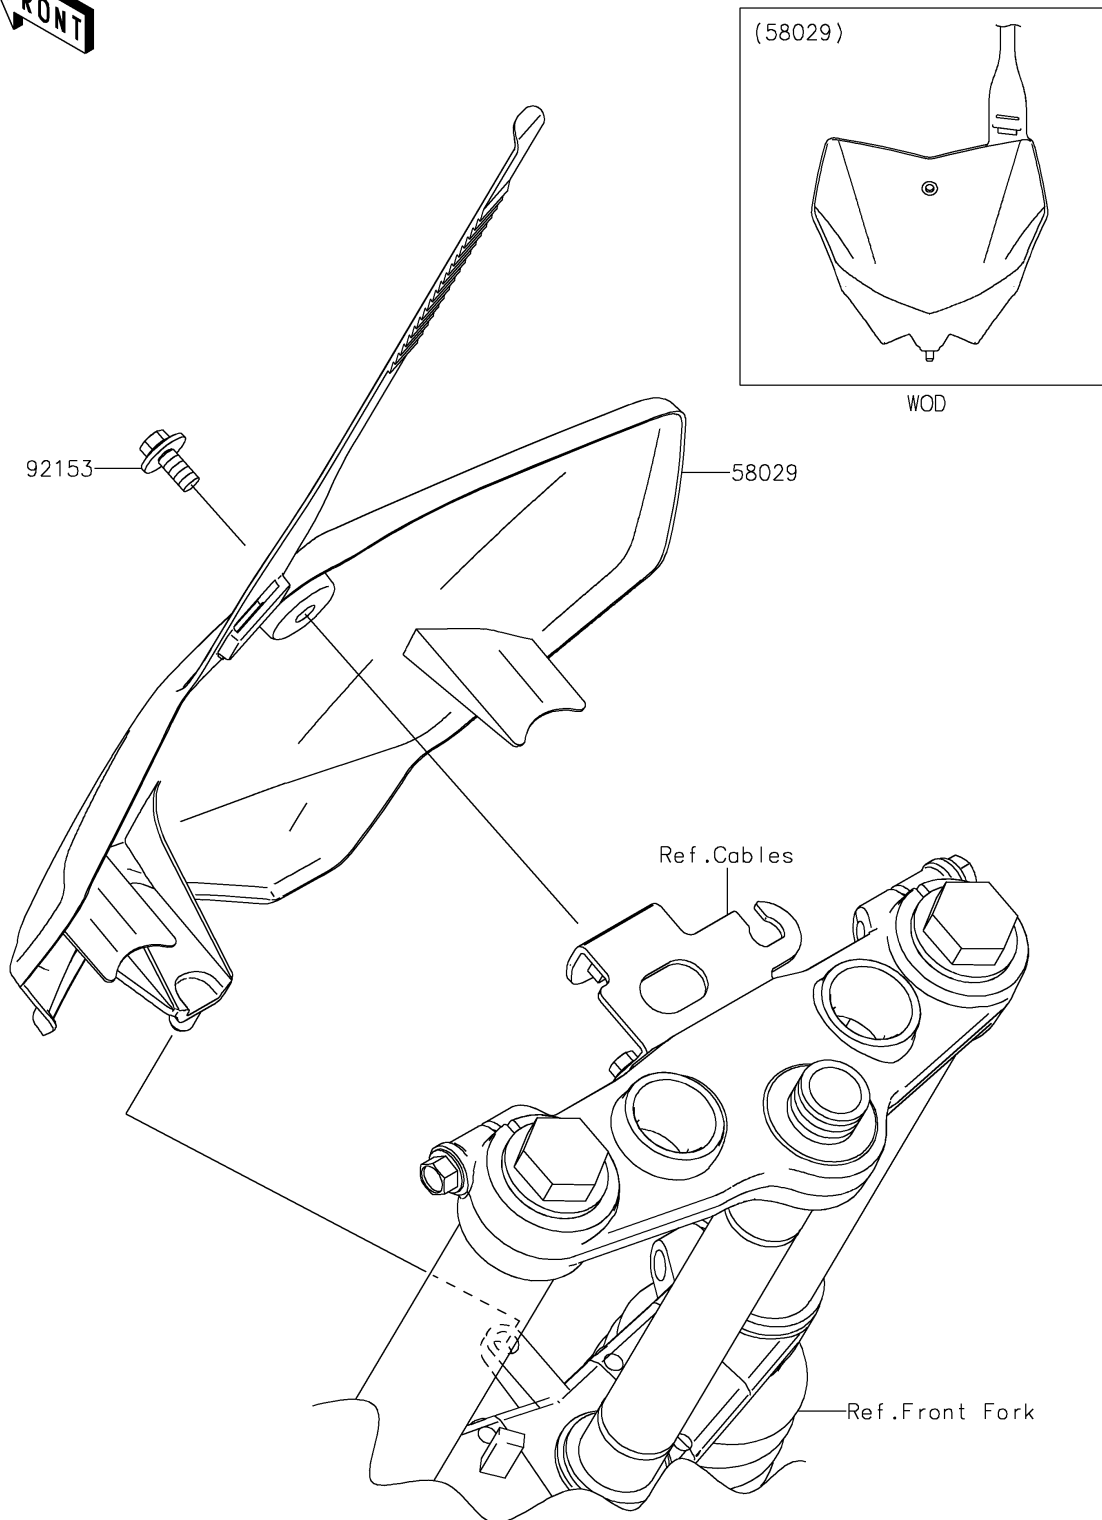

2019 KLX[®]140L

PARTS DIAGRAM

Accessory

F2910

2019 KLX[®]140L

PARTS LIST

Accessory

ITEM NAME

PART NUMBER

QUANTITY
