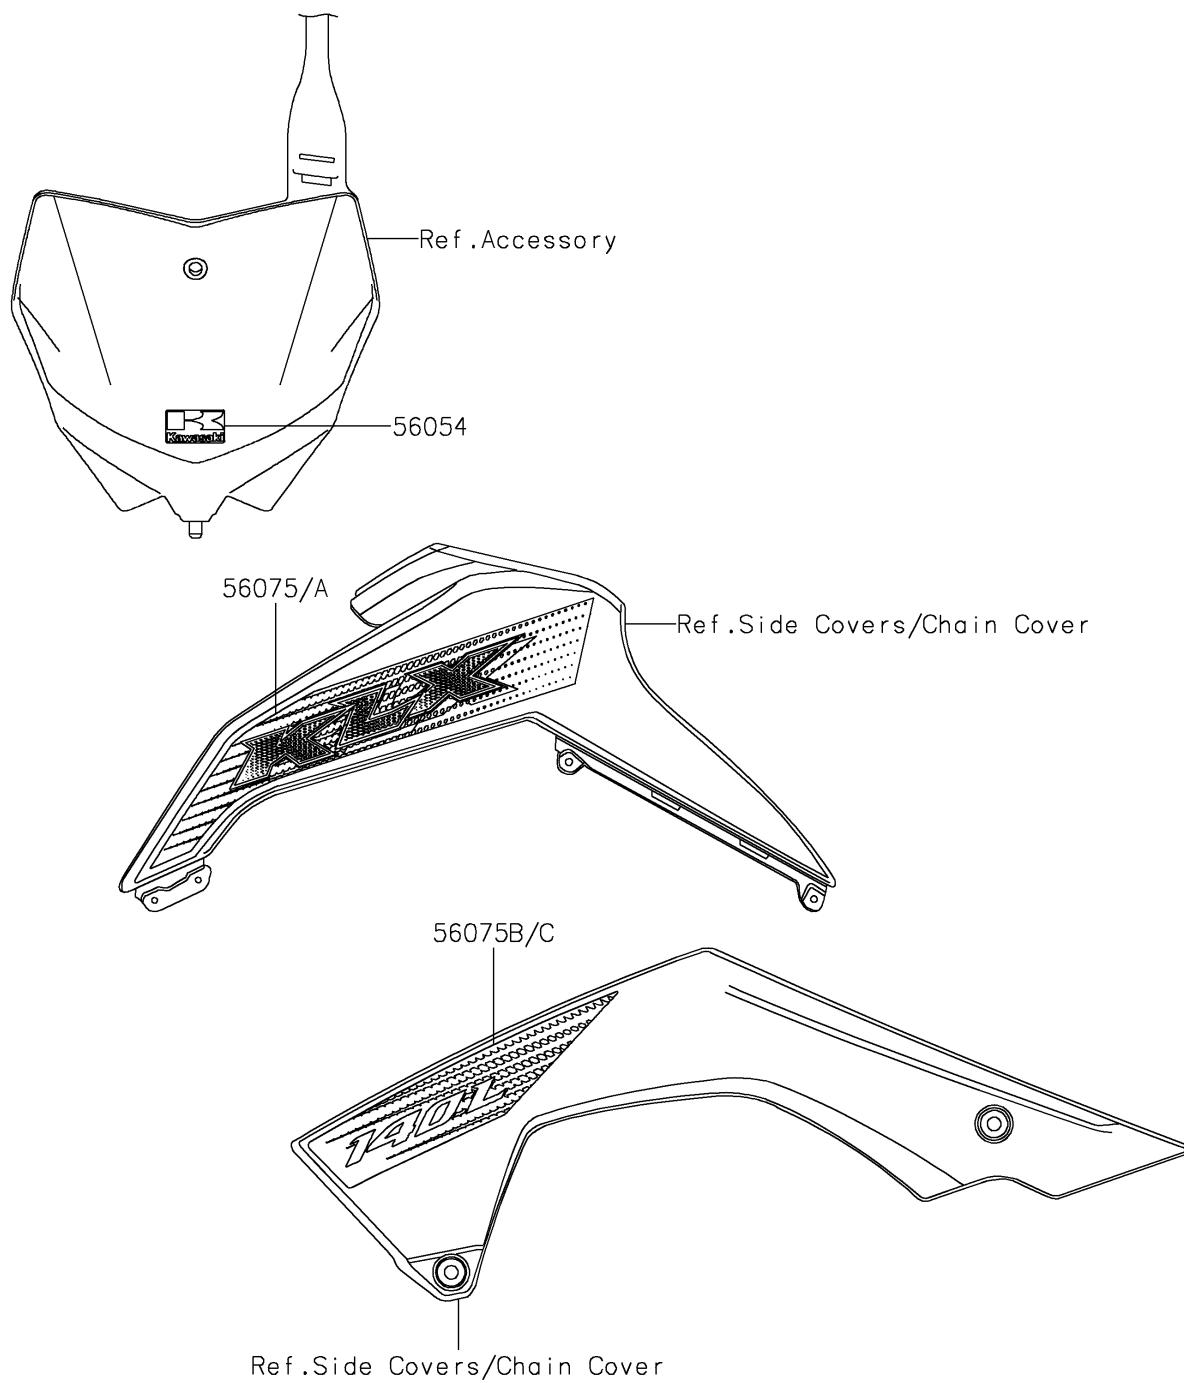

2020 KLX[®]140L

PARTS DIAGRAM

Decals(BLF)

F2861C

2020 KLX[®]140L

PARTS LIST

Decals(BLF)

Kawasaki

Let the Good Times Roll[®]

ITEM NAME

PART NUMBER

QUANTITY
