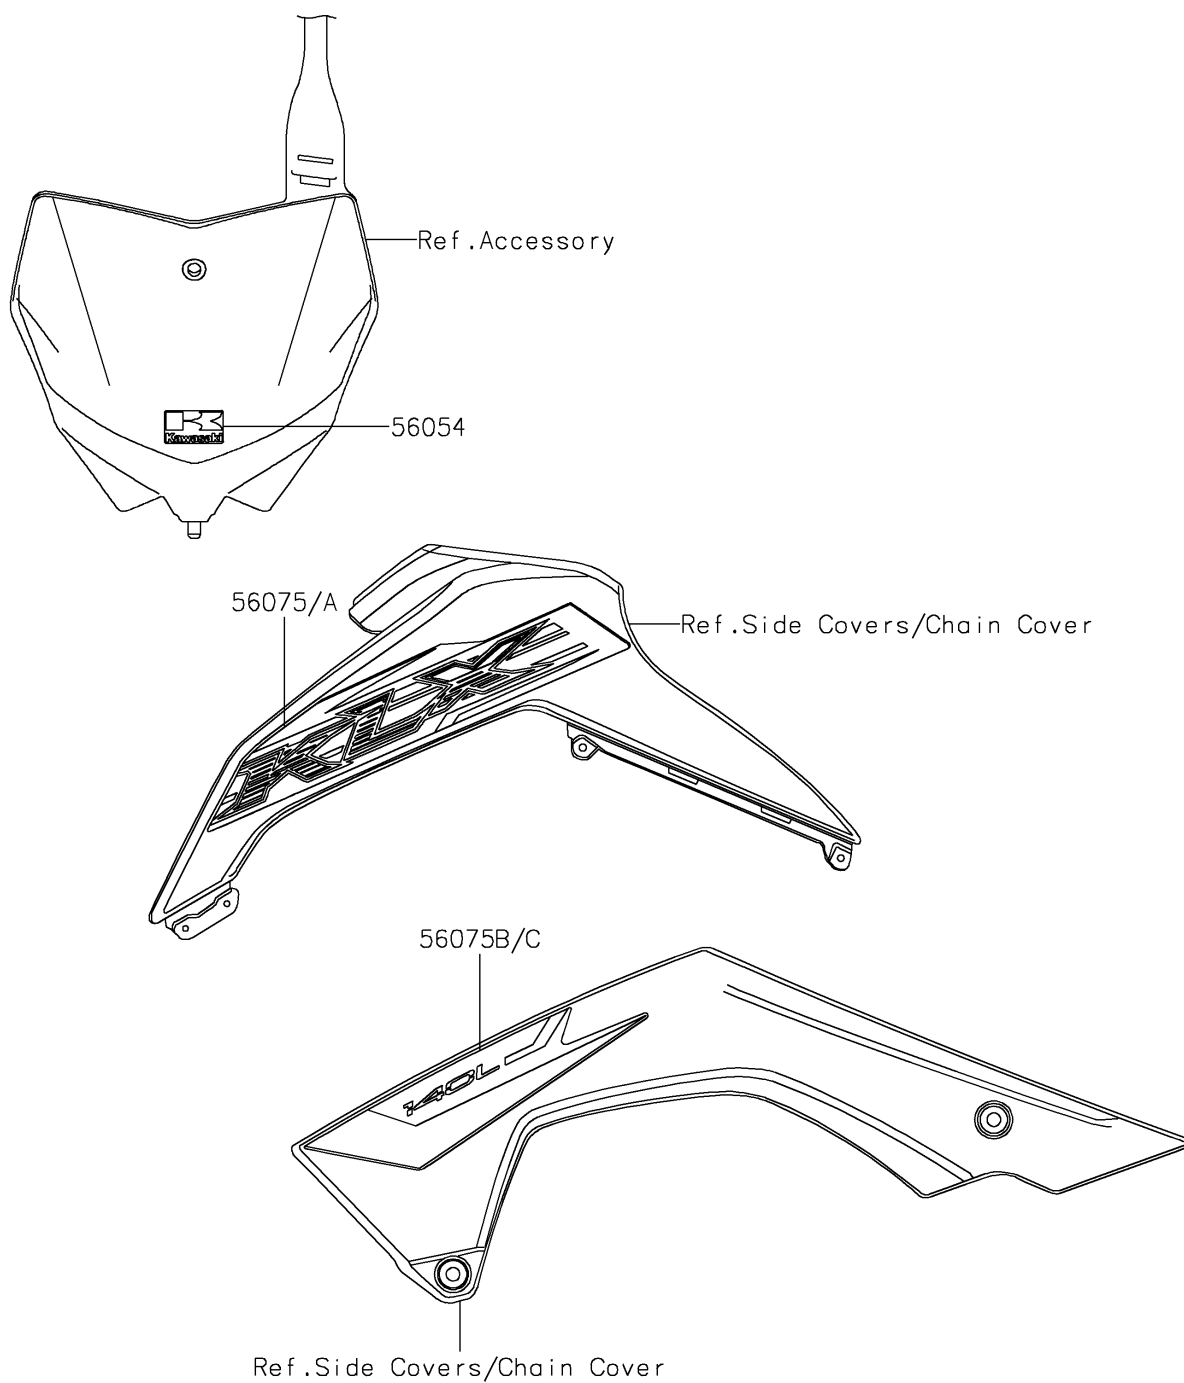

2019 KLX[®]140L

PARTS DIAGRAM

Decals(BKF)

F2861B

2019 KLX[®]140L

PARTS LIST

Decals(BKF)

Kawasaki

Let the Good Times Roll[®]

ITEM NAME

PART NUMBER

QUANTITY
