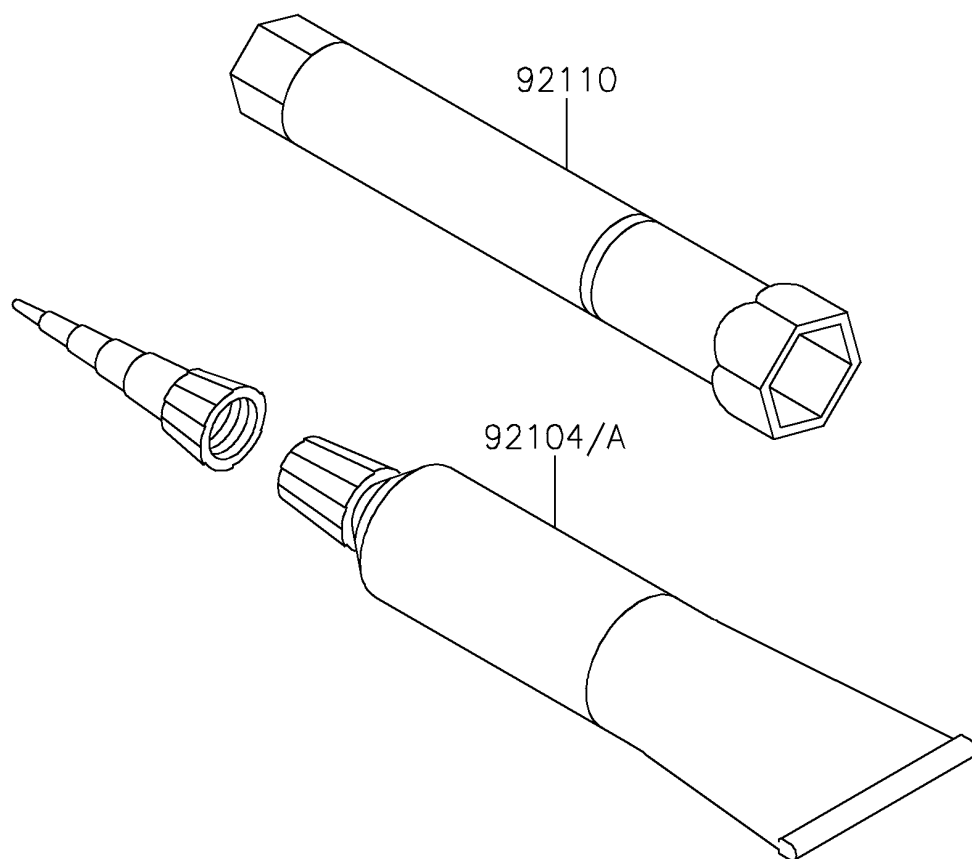

2017 KLX[®]140L

PARTS DIAGRAM

Owner's Tools

F2810

2017 KLX[®]140L

PARTS LIST

Owner's Tools

Kawasaki

Let the Good Times Roll[®]

ITEM NAME

PART NUMBER

QUANTITY
