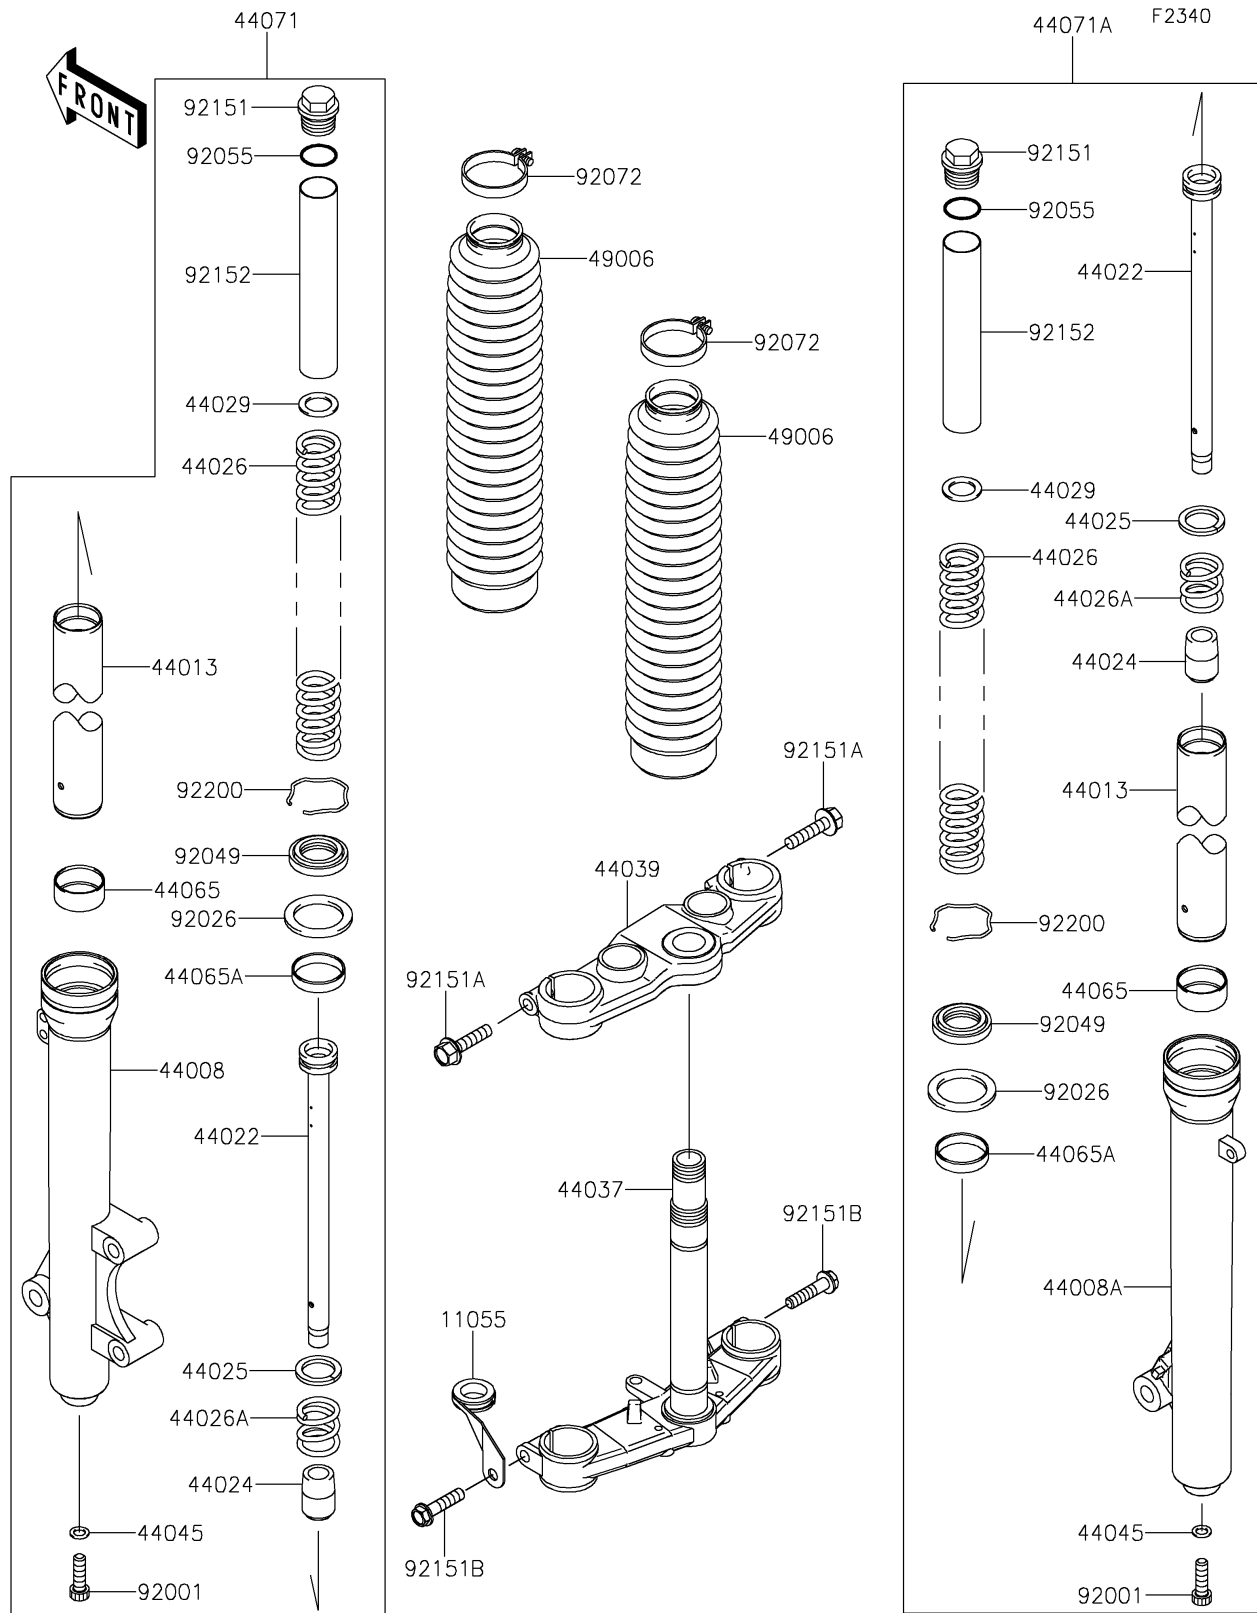

2020 KLX[®]140L

PARTS DIAGRAM

Front Fork

2020 KLX[®]140L

PARTS LIST

Front Fork

Kawasaki

Let the Good Times Roll[®]

ITEM NAME

PART NUMBER

QUANTITY
