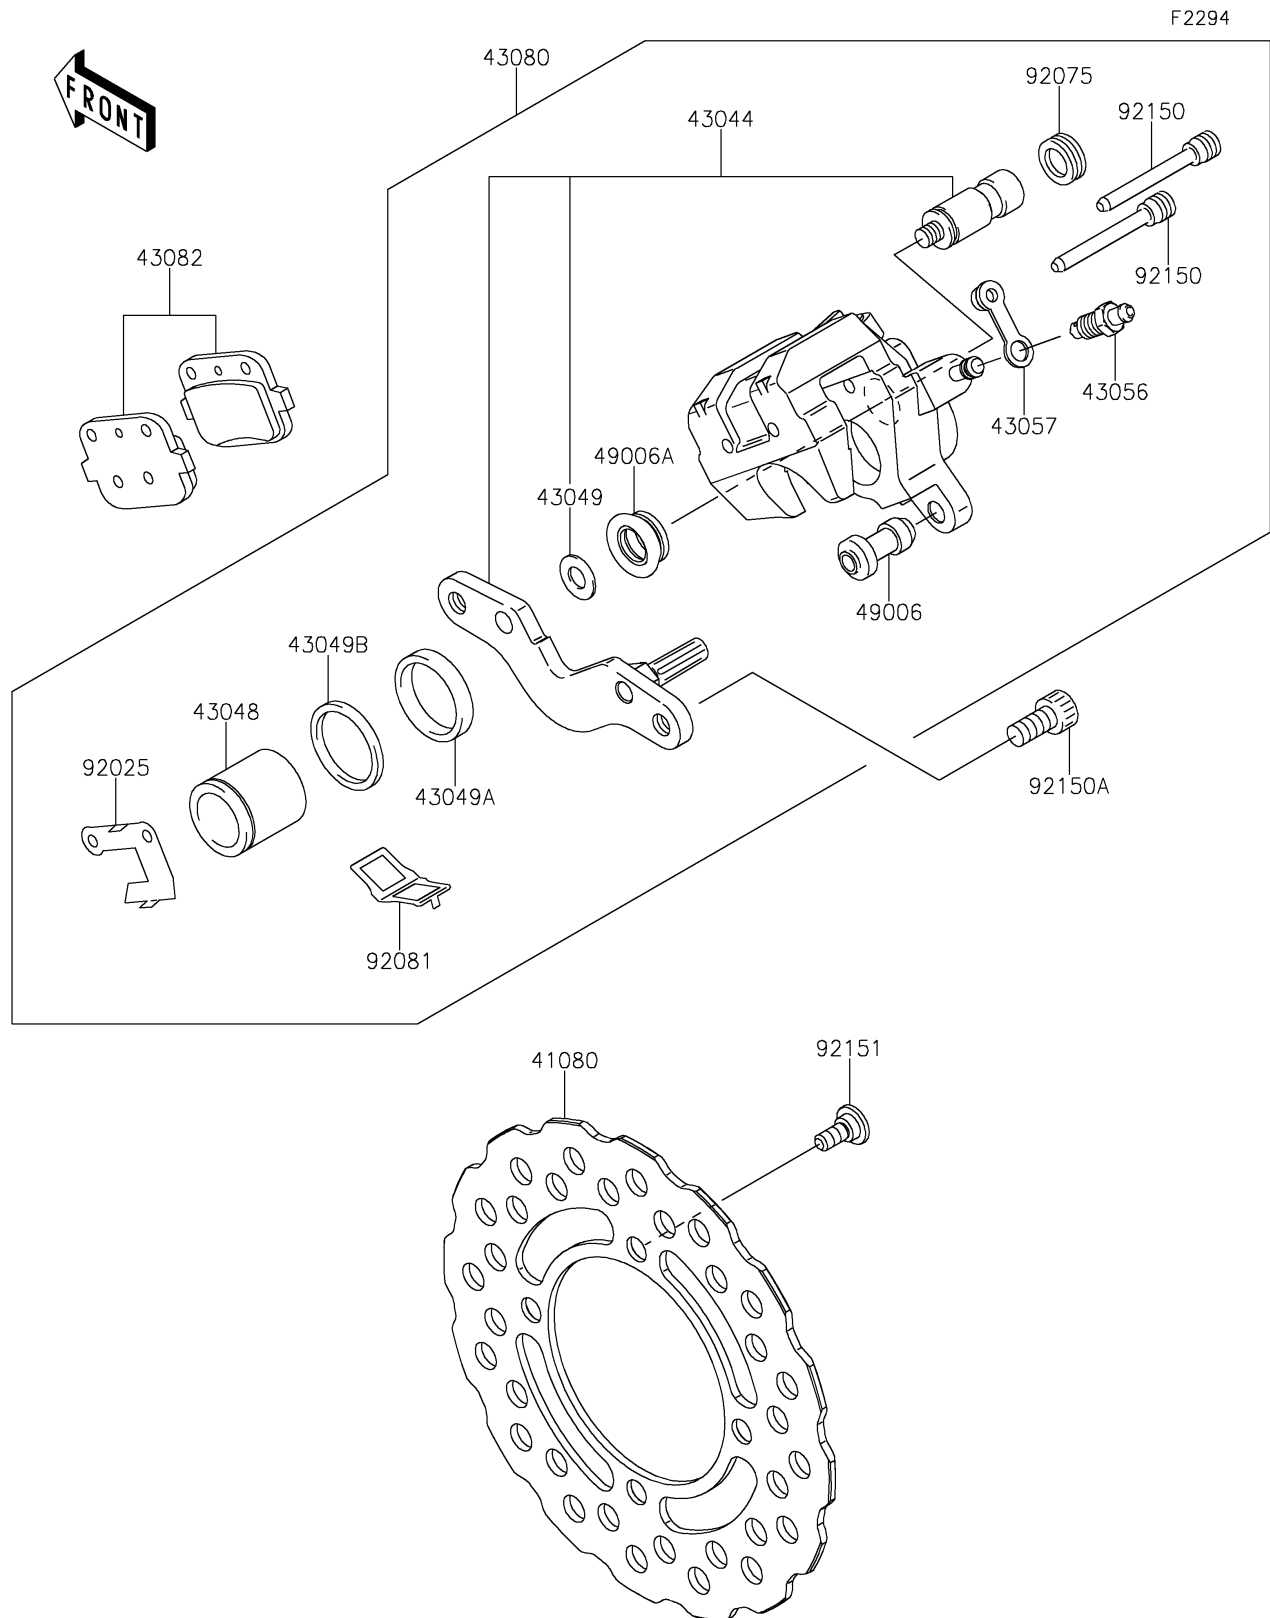

2019 KLX[®]140L

PARTS DIAGRAM

Rear Brake

2019 KLX[®]140L

PARTS LIST

Rear Brake

ITEM NAME

PART NUMBER

QUANTITY
