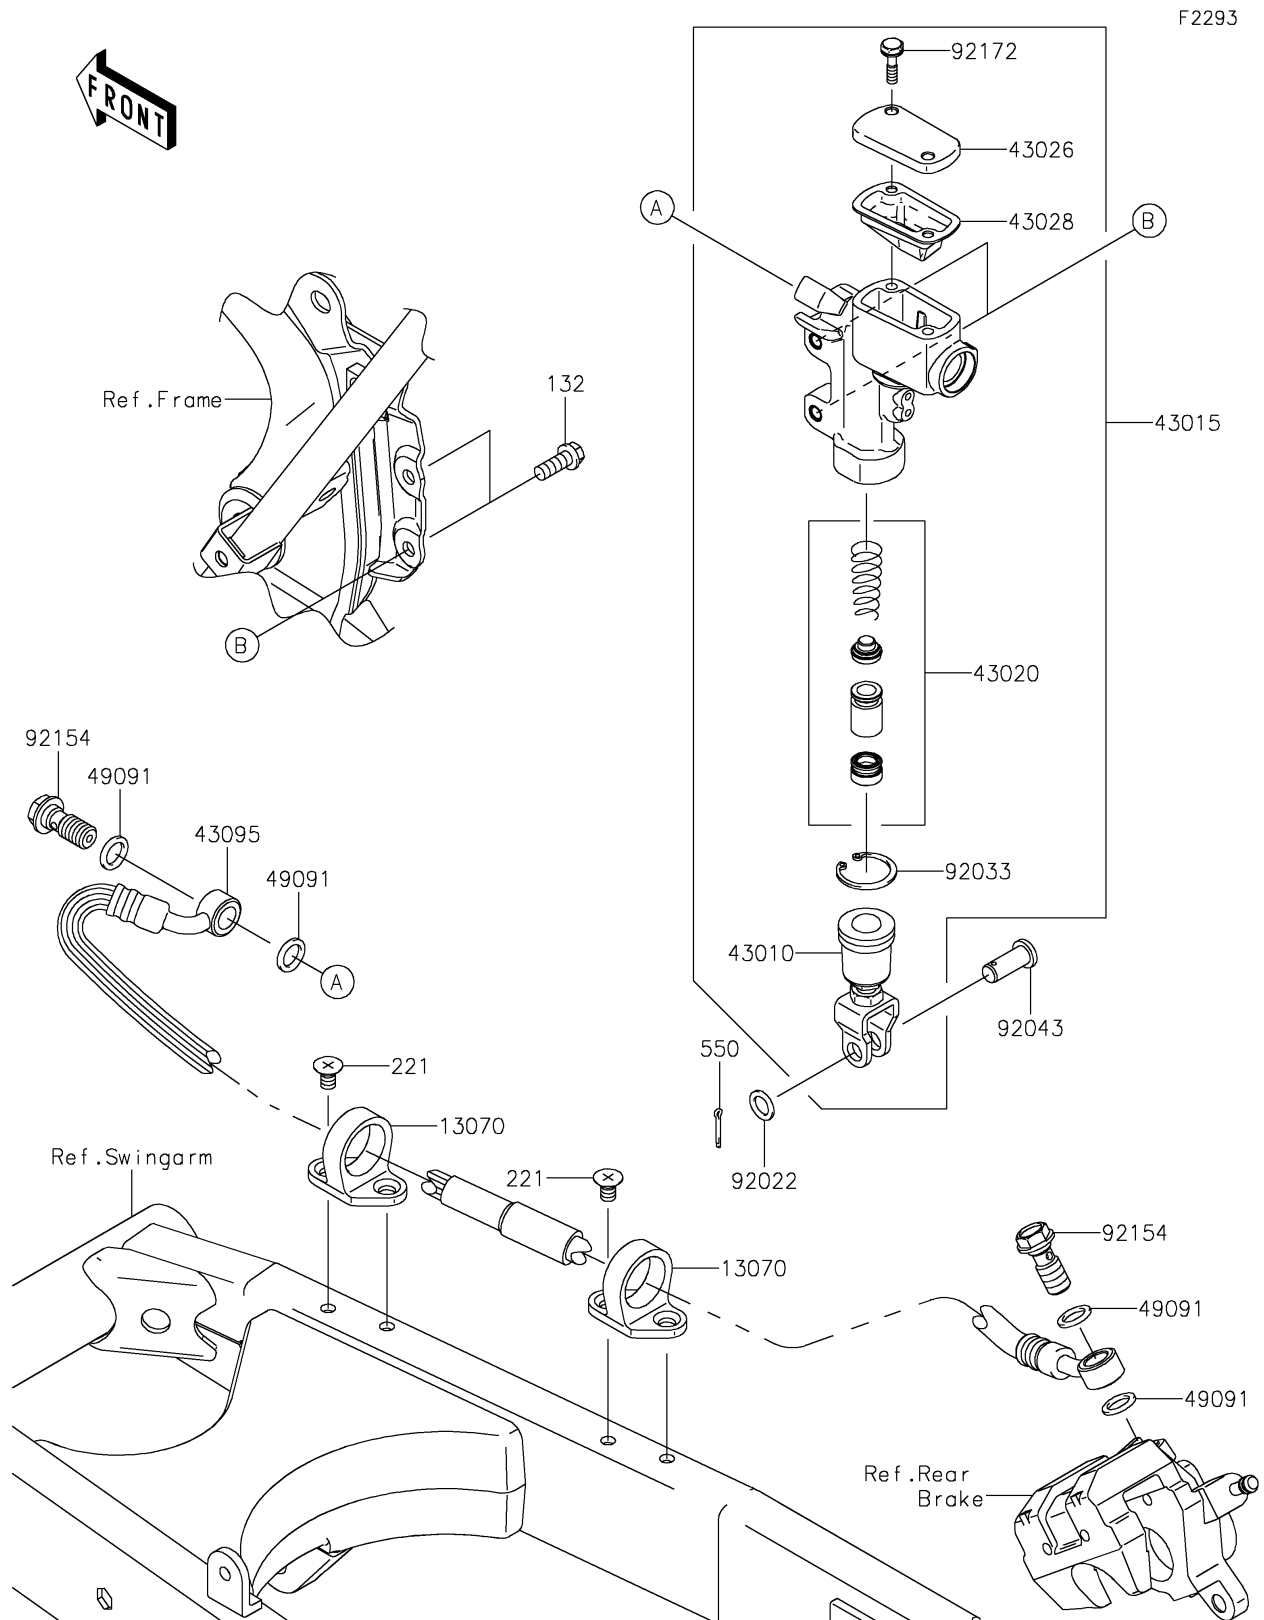

2019 KLX[®]140L

PARTS DIAGRAM

Rear Master Cylinder

2019 KLX[®]140L

PARTS LIST

Rear Master Cylinder

ITEM NAME

PART NUMBER

QUANTITY
