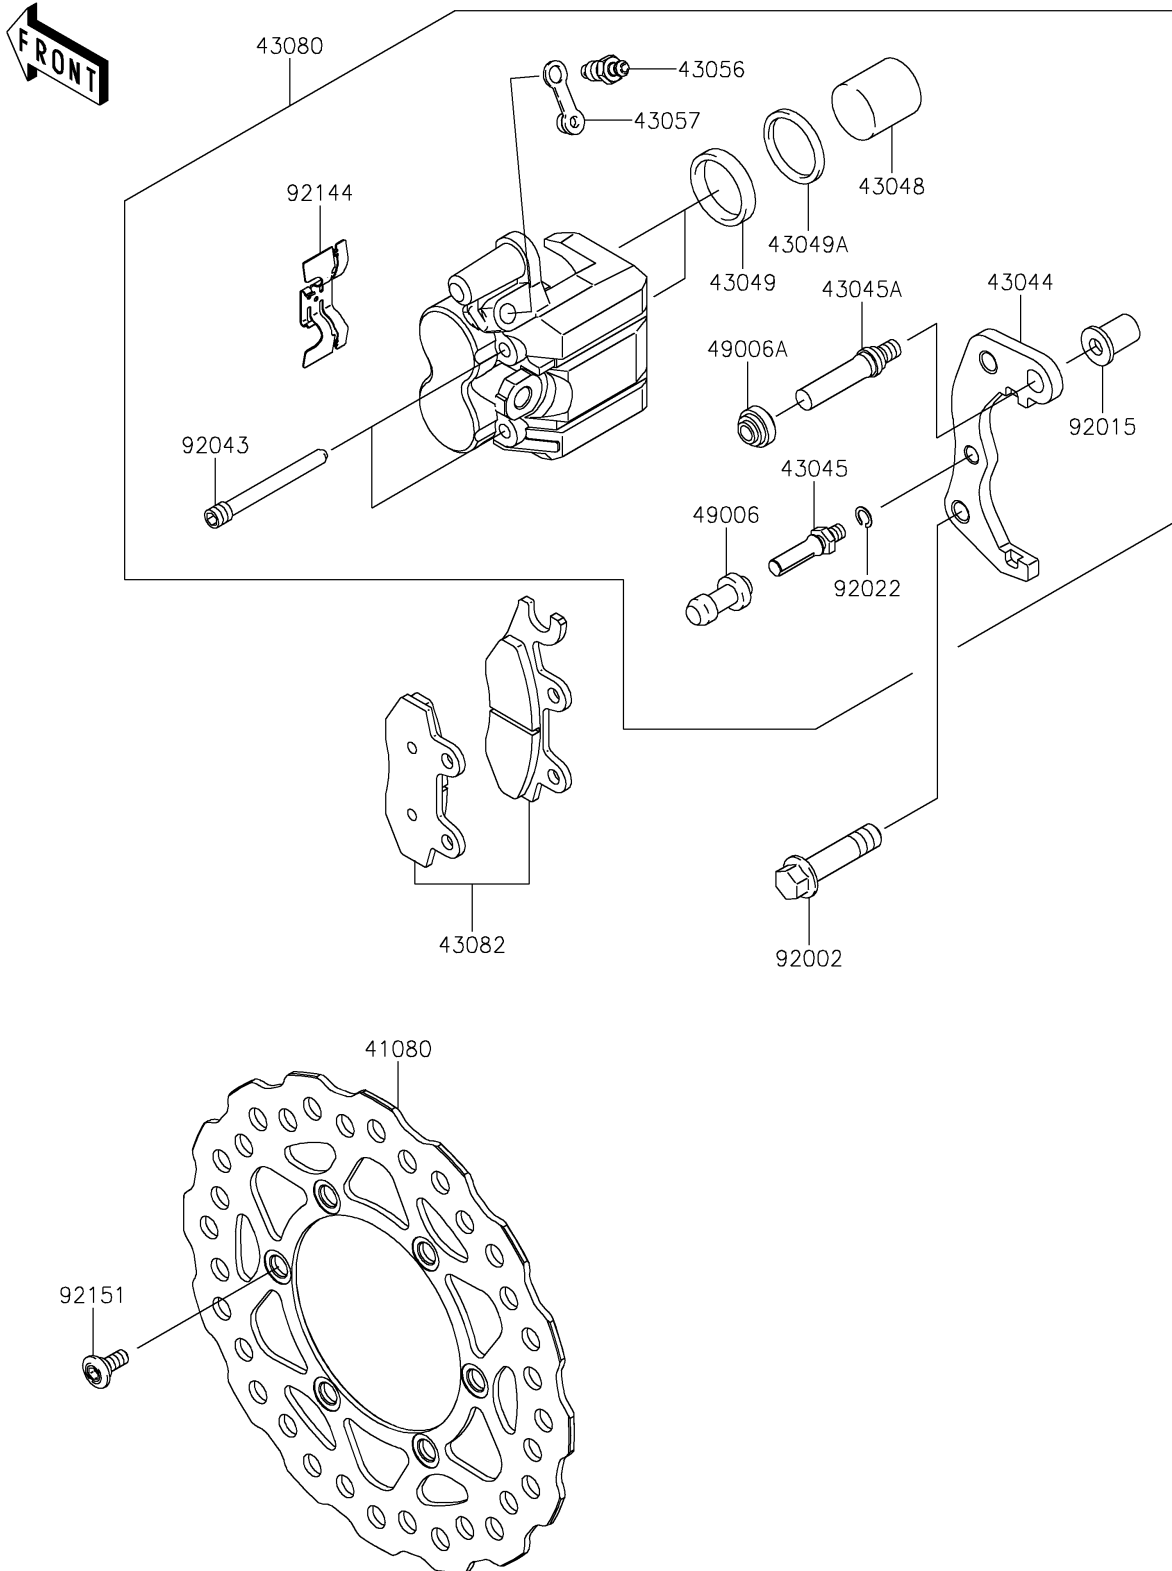

2020 KLX[®]140L

PARTS DIAGRAM

Front Brake

F2292

2020 KLX[®]140L

PARTS LIST

Front Brake

Kawasaki

Let the Good Times Roll[®]

ITEM NAME

PART NUMBER

QUANTITY
