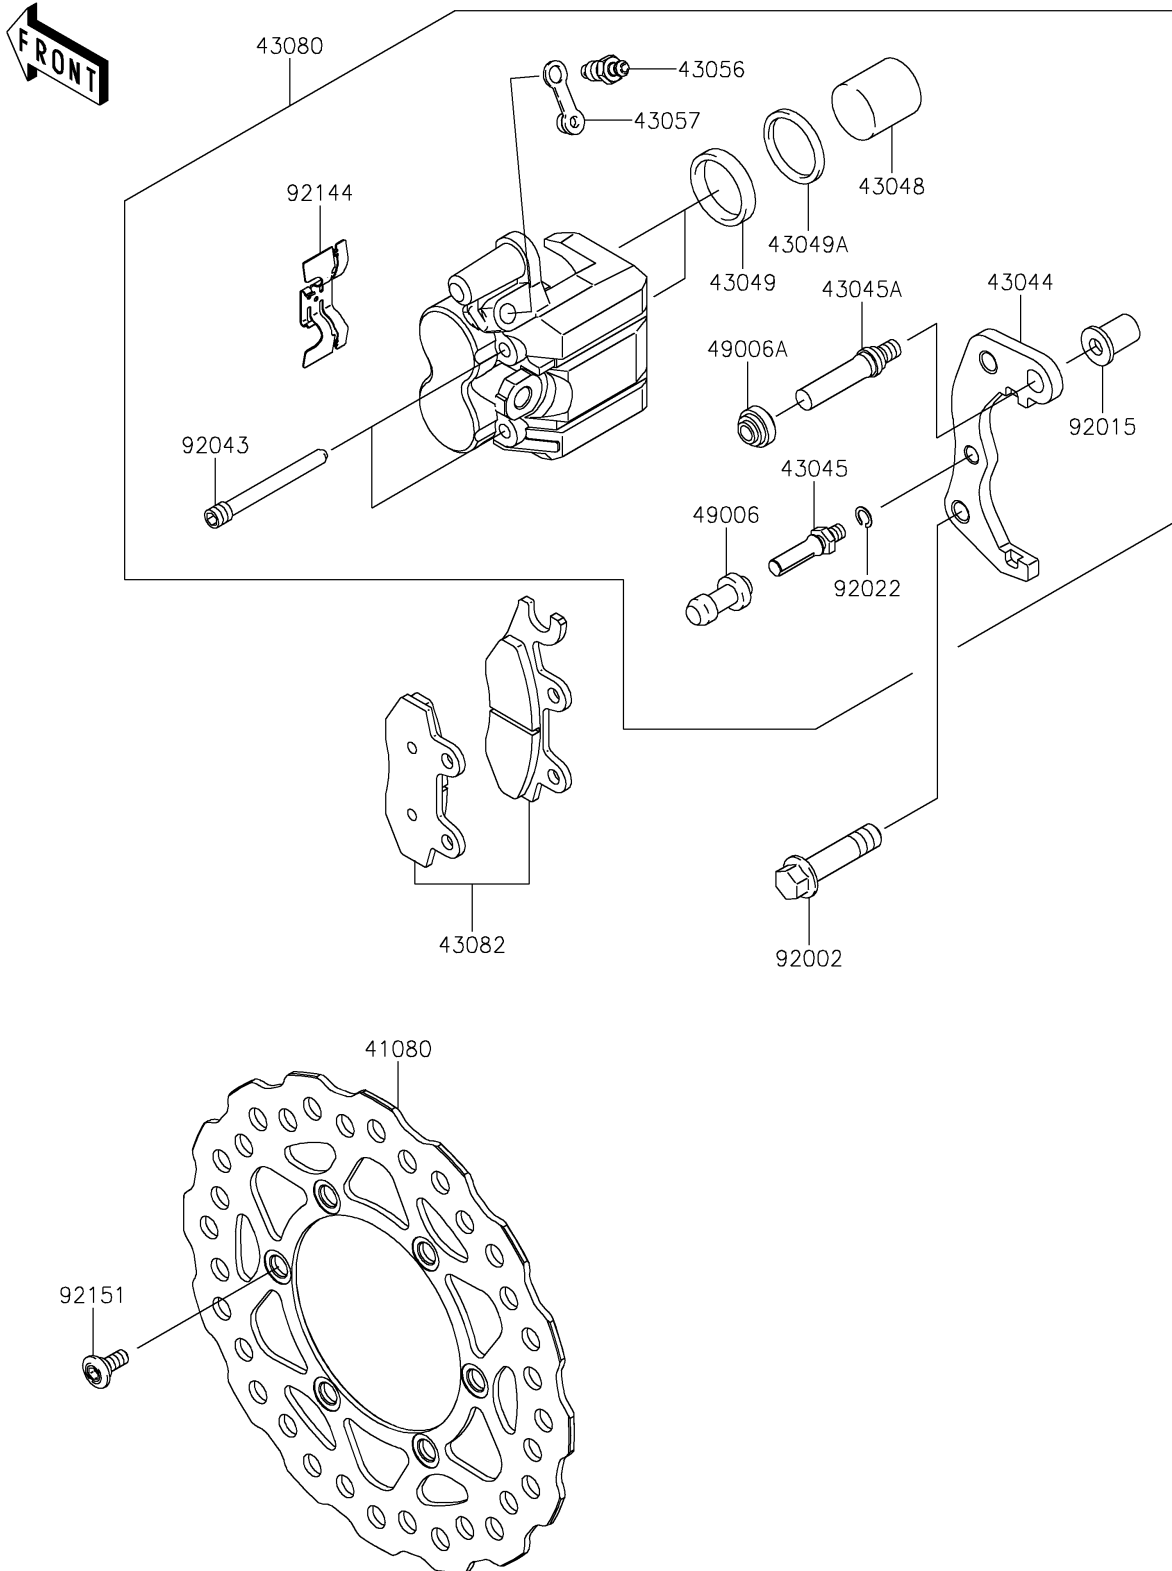

2020 KLX[®]140L

PARTS DIAGRAM

Front Brake

F2292

2020 KLX[®]140L

PARTS LIST

Front Brake

ITEM NAME

PART NUMBER

QUANTITY
