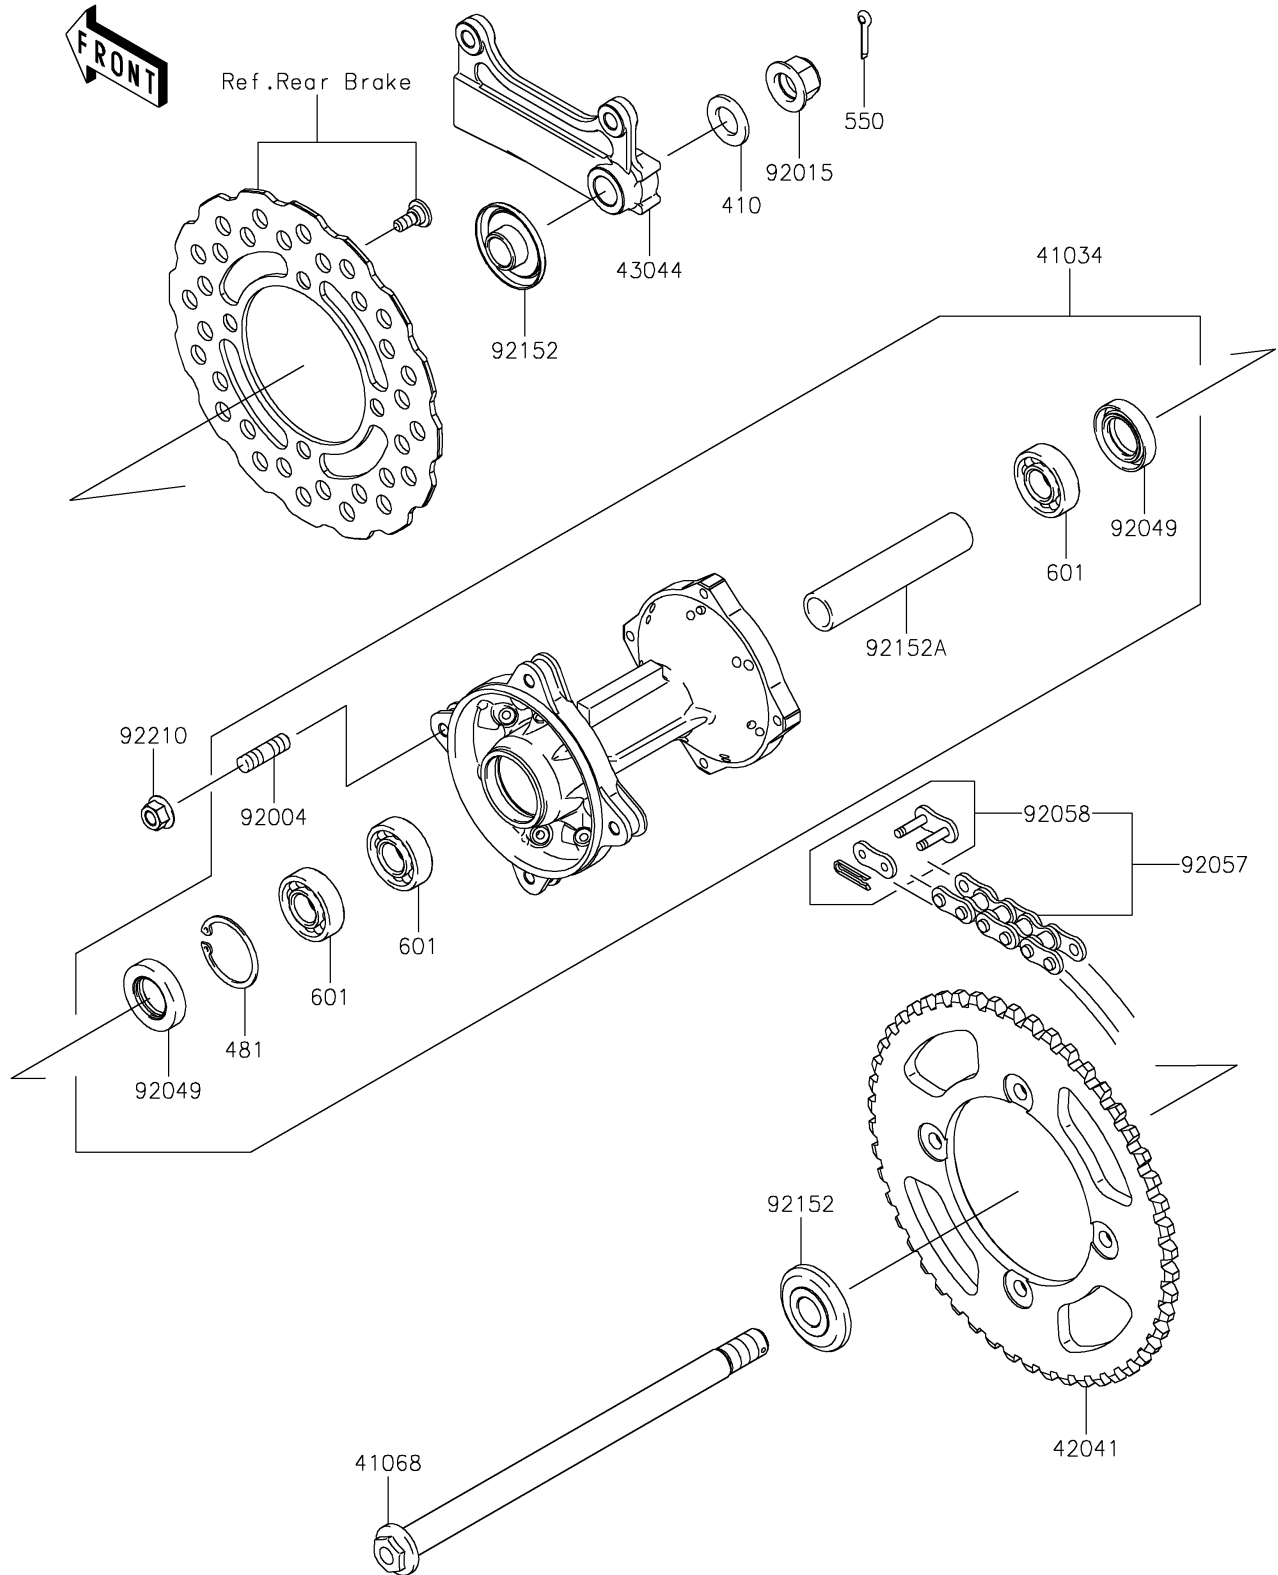

2017 KLX[®]140L

PARTS DIAGRAM

Rear Hub

F2240

2017 KLX[®]140L

PARTS LIST

Rear Hub

ITEM NAME

PART NUMBER

QUANTITY
