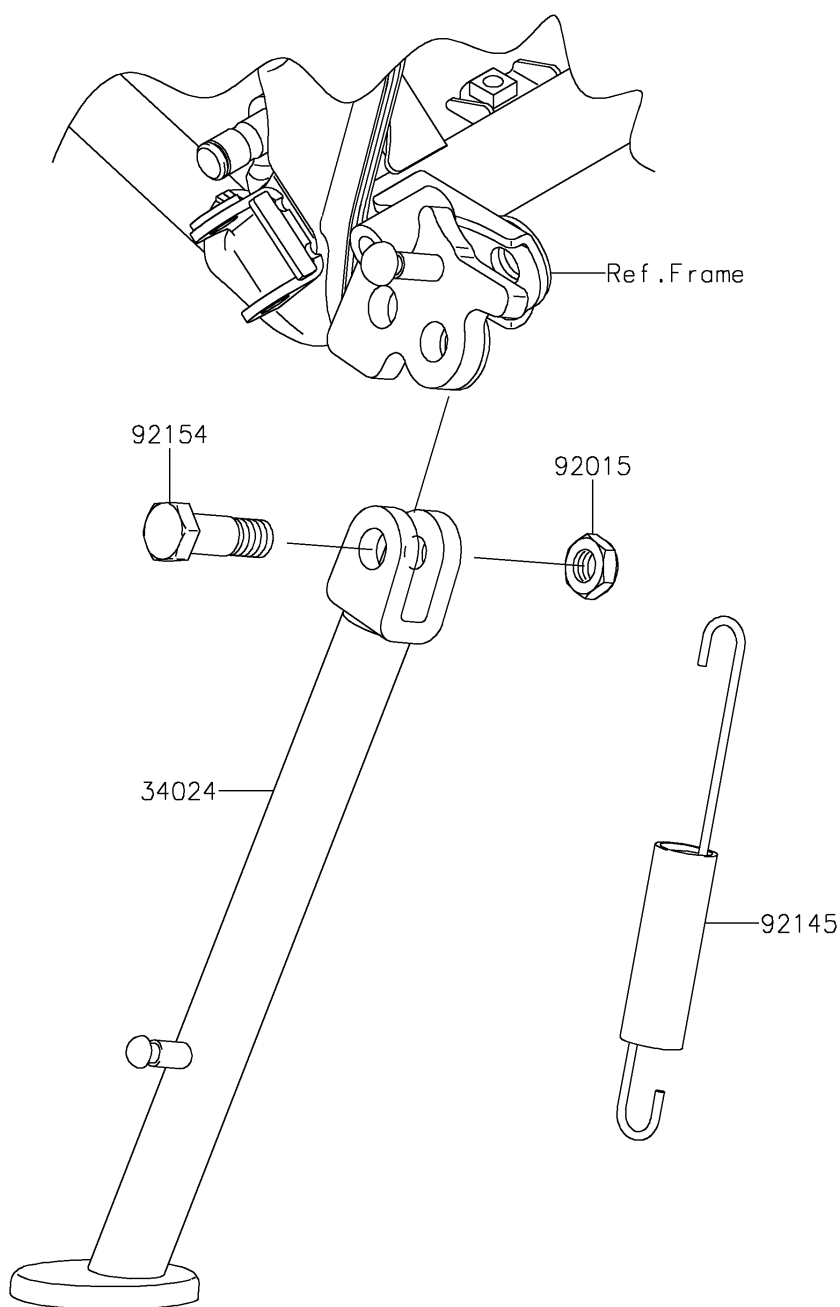

2019 KLX[®]140L

PARTS DIAGRAM

Stand(s)

F2190

2019 KLX[®]140L

PARTS LIST

Stand(s)

ITEM NAME	PART NUMBER	QUANTITY
STAND-SIDE,P.SILVER (Ref # 34024)	34024-0063-458	1
NUT,LOCK,10MM,BLACK (Ref # 92015)	92015-1188	1
SPRING,SIDE STAND (Ref # 92145)	92145-0584	1
BOLT,SIDE STAND (Ref # 92154)	92154-0412	1