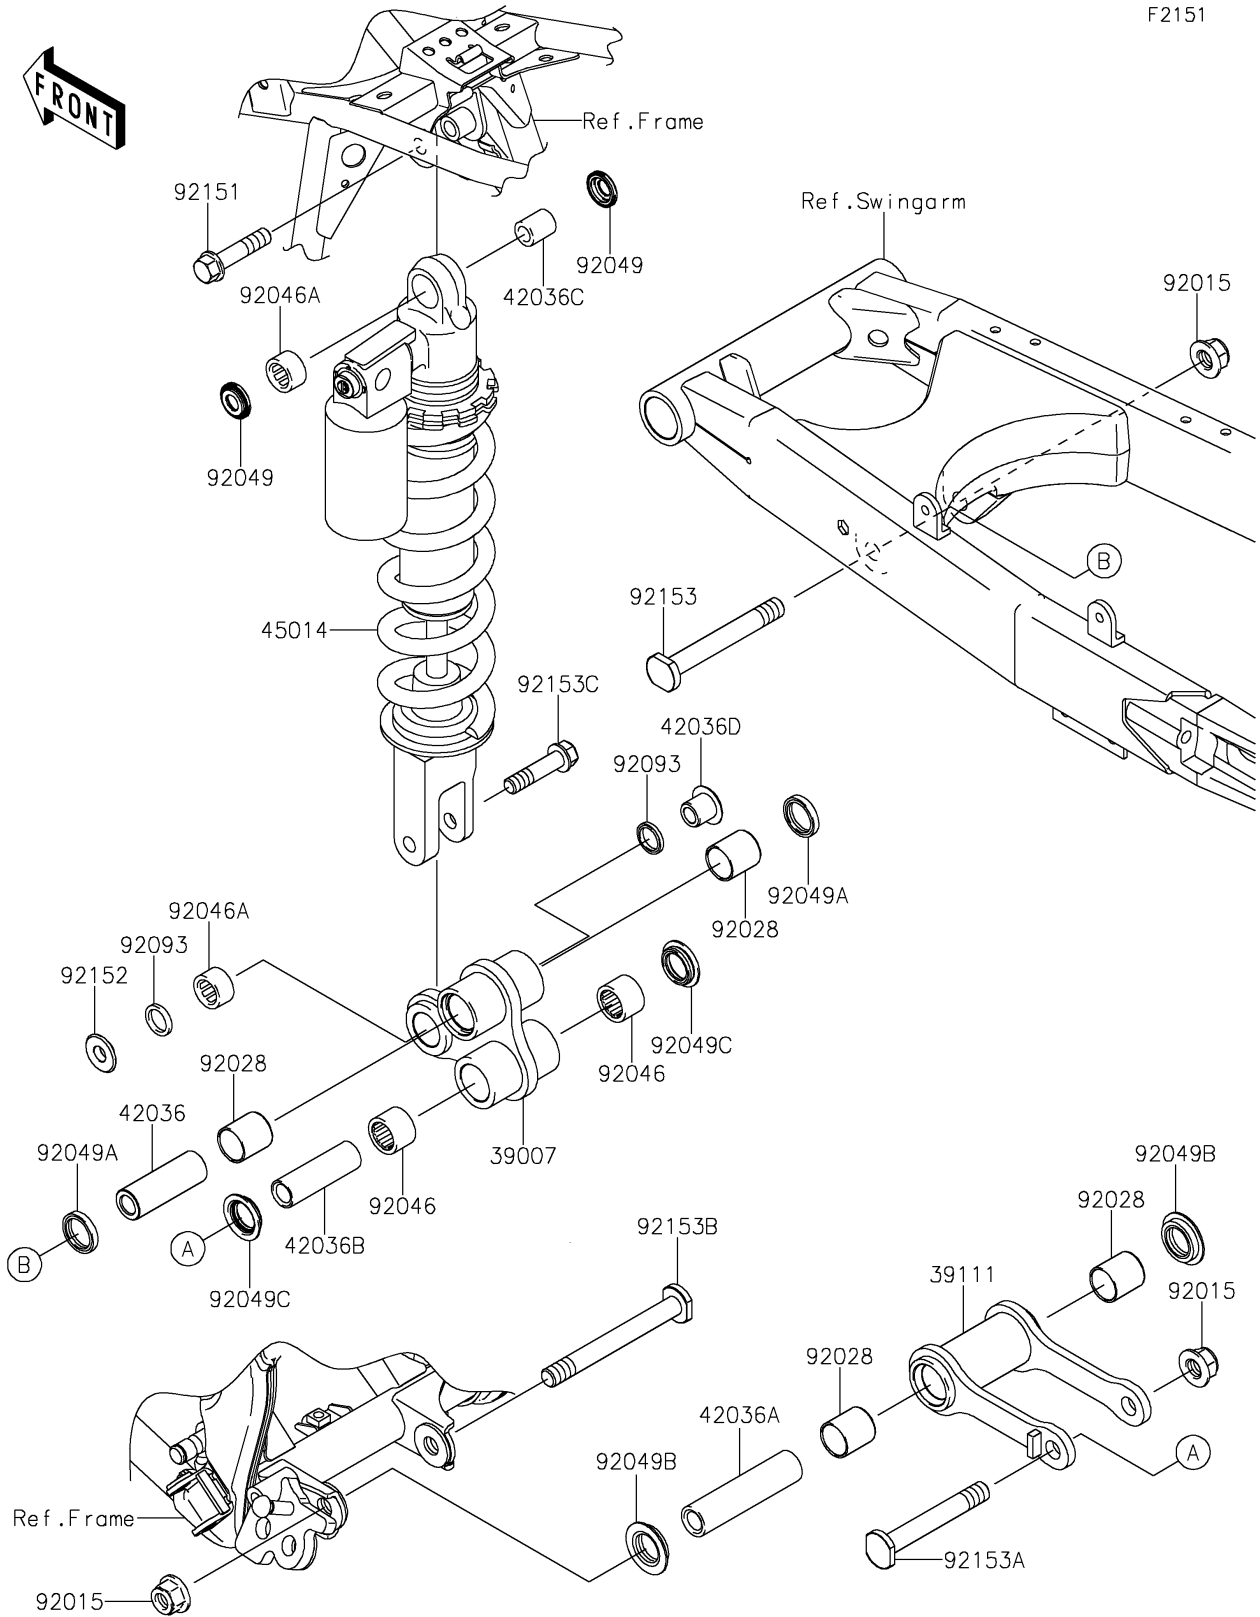

2019 KLX[®]140L

PARTS DIAGRAM

Suspension/Shock Absorber

2019 KLX[®]140L

PARTS LIST

Suspension/Shock Absorber

ITEM NAME

PART NUMBER

QUANTITY
