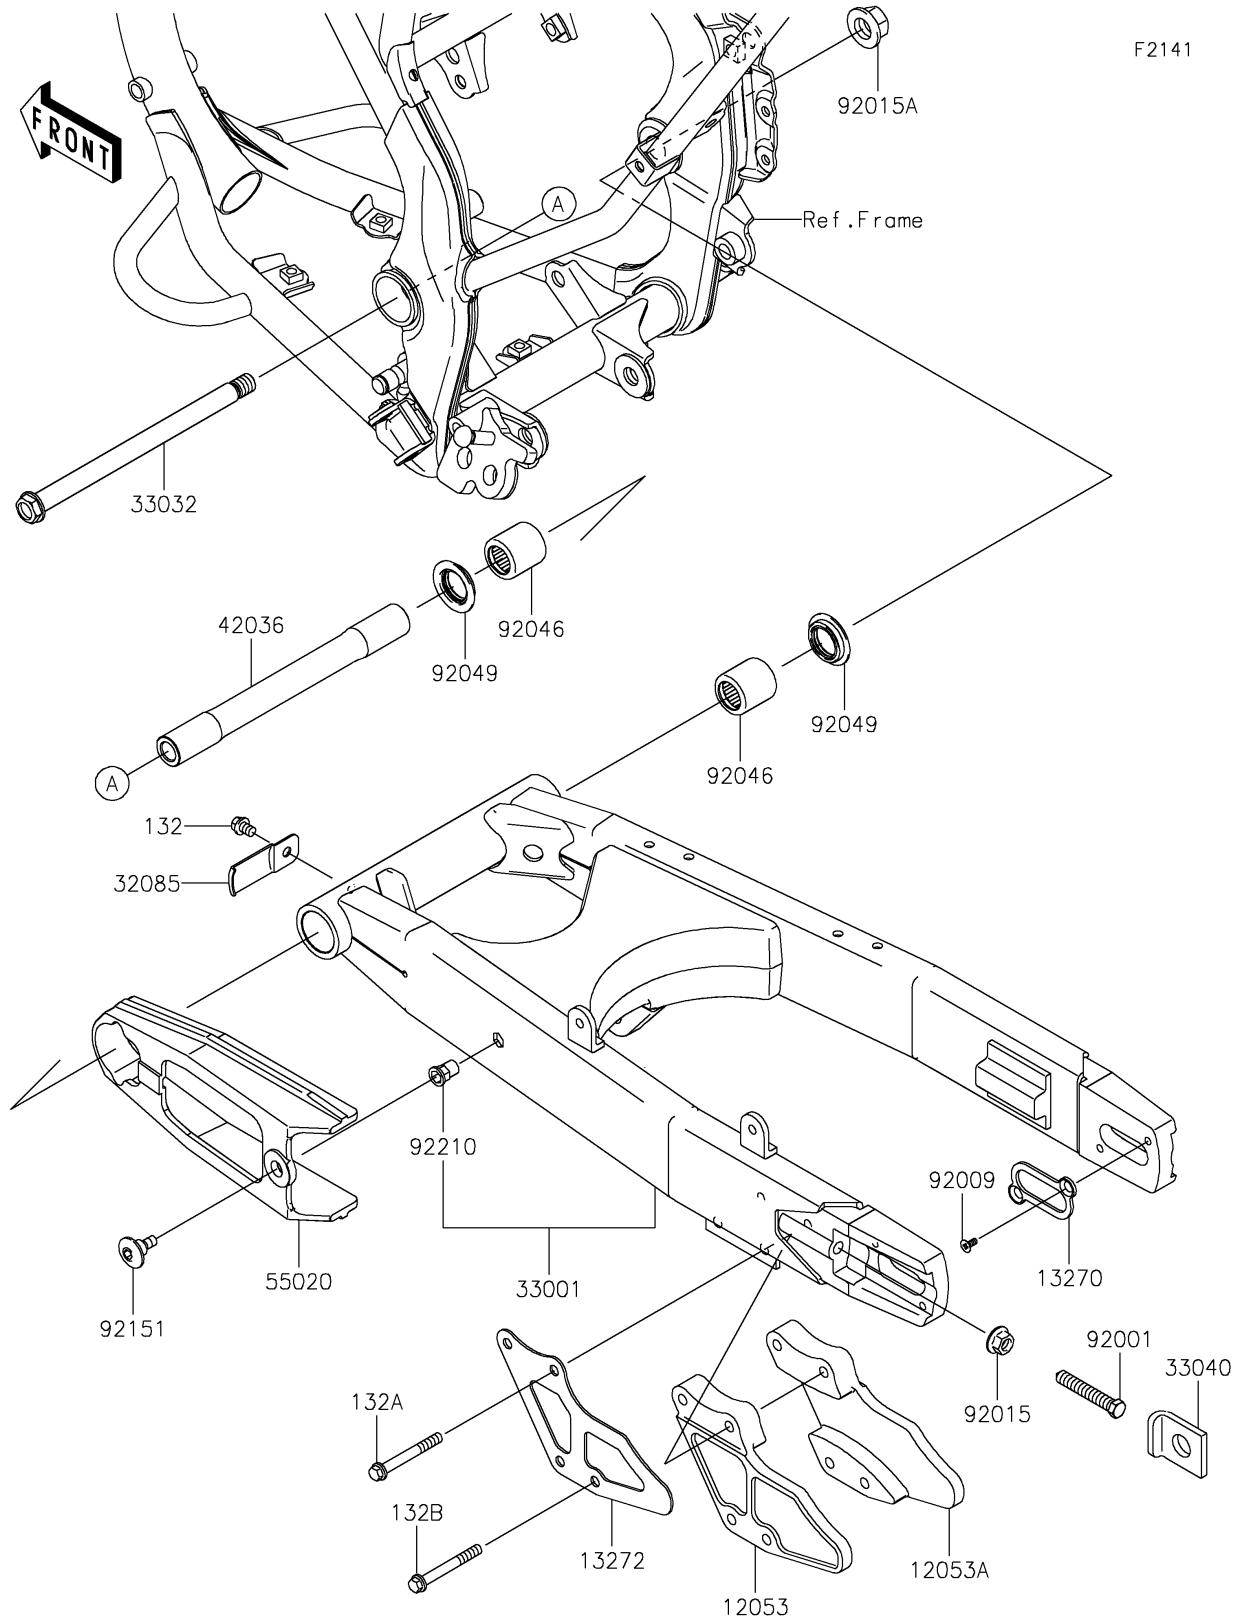

2019 KLX[®]140L

PARTS DIAGRAM

Swingarm

2019 KLX[®]140L

PARTS LIST

Swingarm

ITEM NAME

PART NUMBER

QUANTITY
