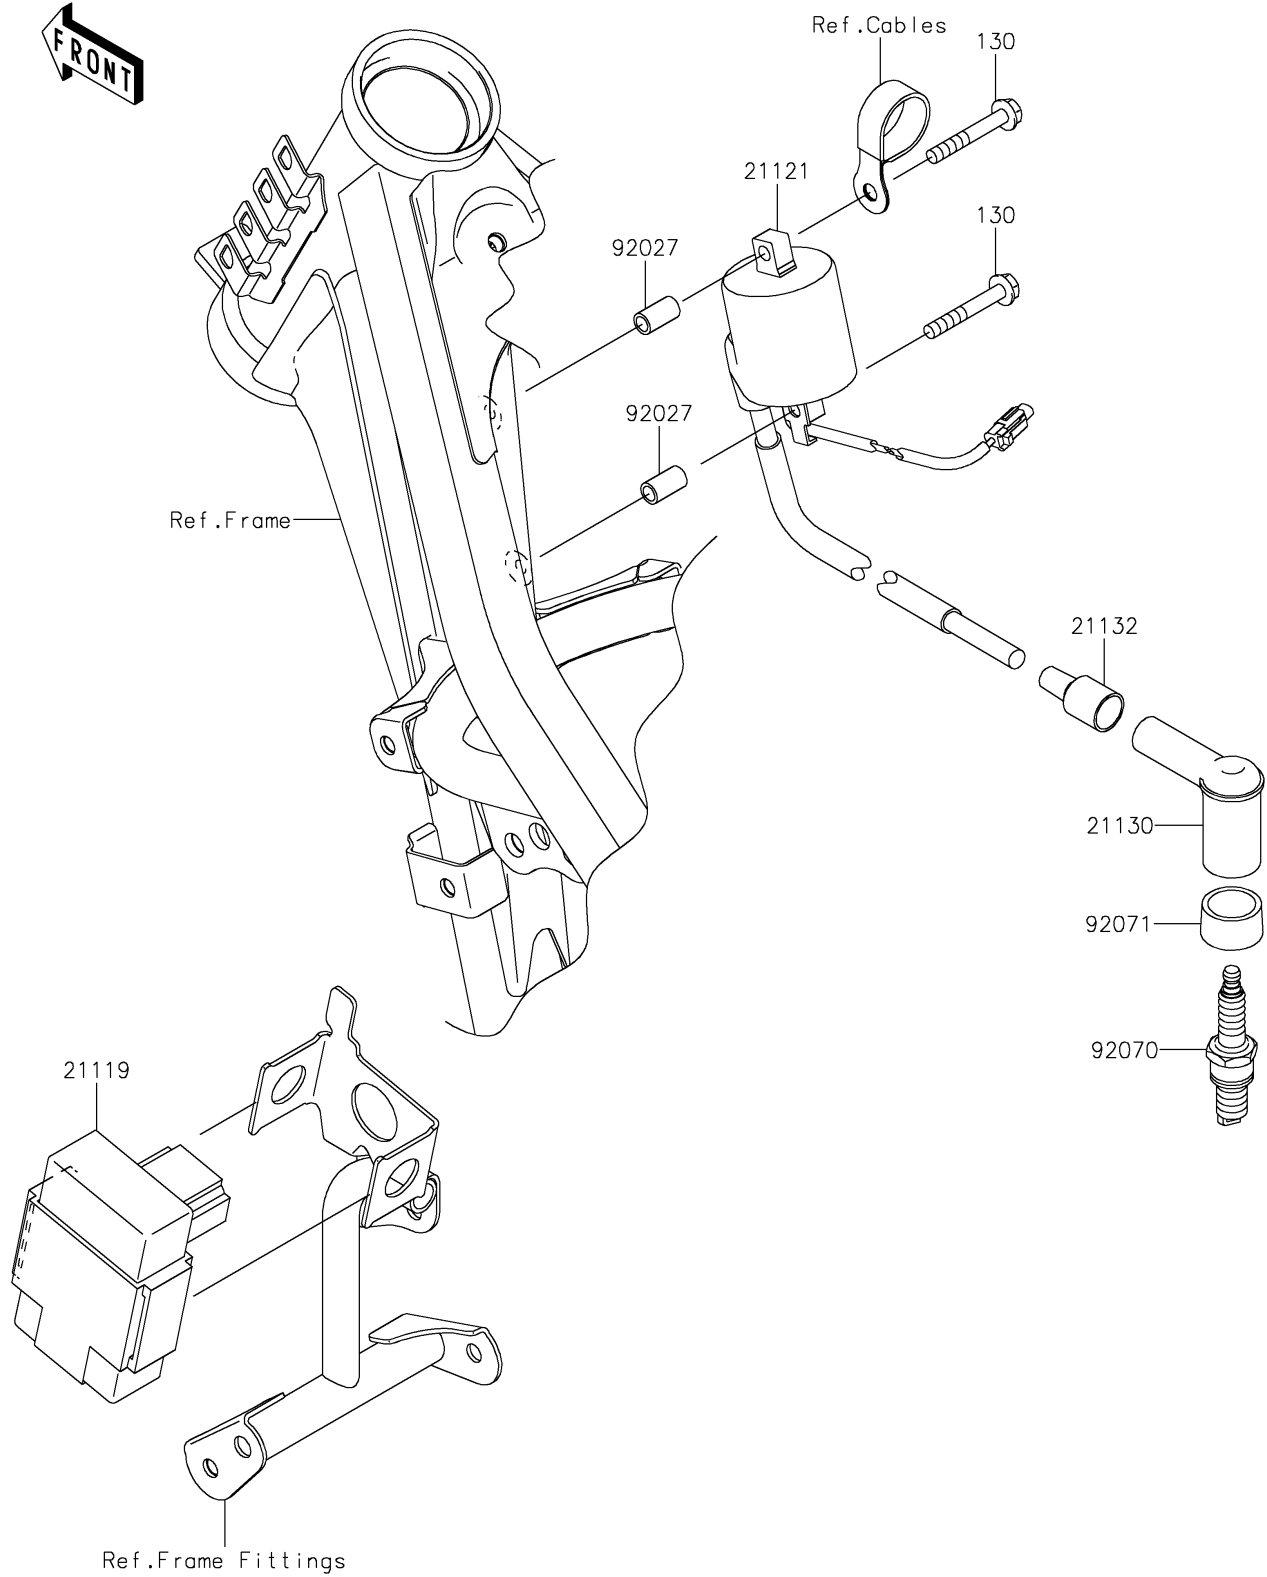

2019 KLX[®]140L

PARTS DIAGRAM

Ignition System

E1830

2019 KLX[®]140L

PARTS LIST

Ignition System

ITEM NAME

PART NUMBER

QUANTITY
