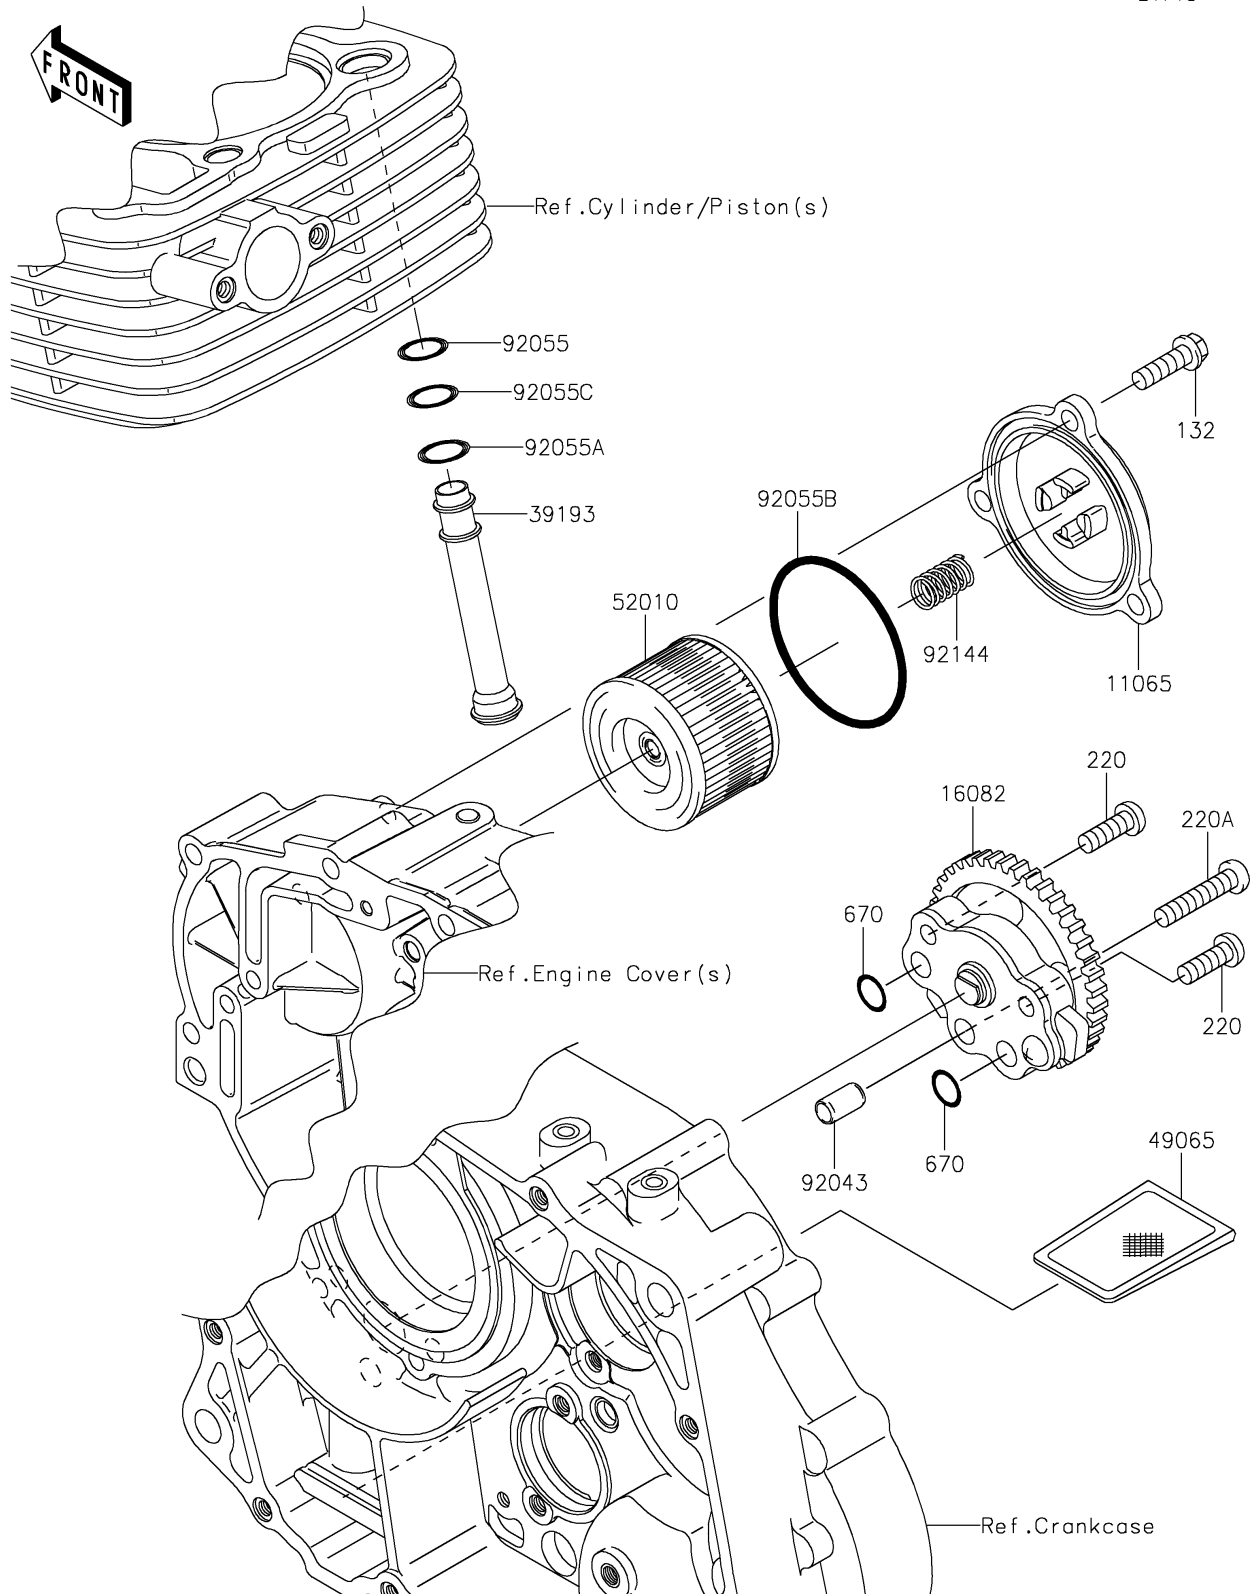

2019 KLX[®]140L

PARTS DIAGRAM

Oil Pump

E1710

2019 KLX[®]140L

PARTS LIST

Oil Pump

ITEM NAME

PART NUMBER

QUANTITY
