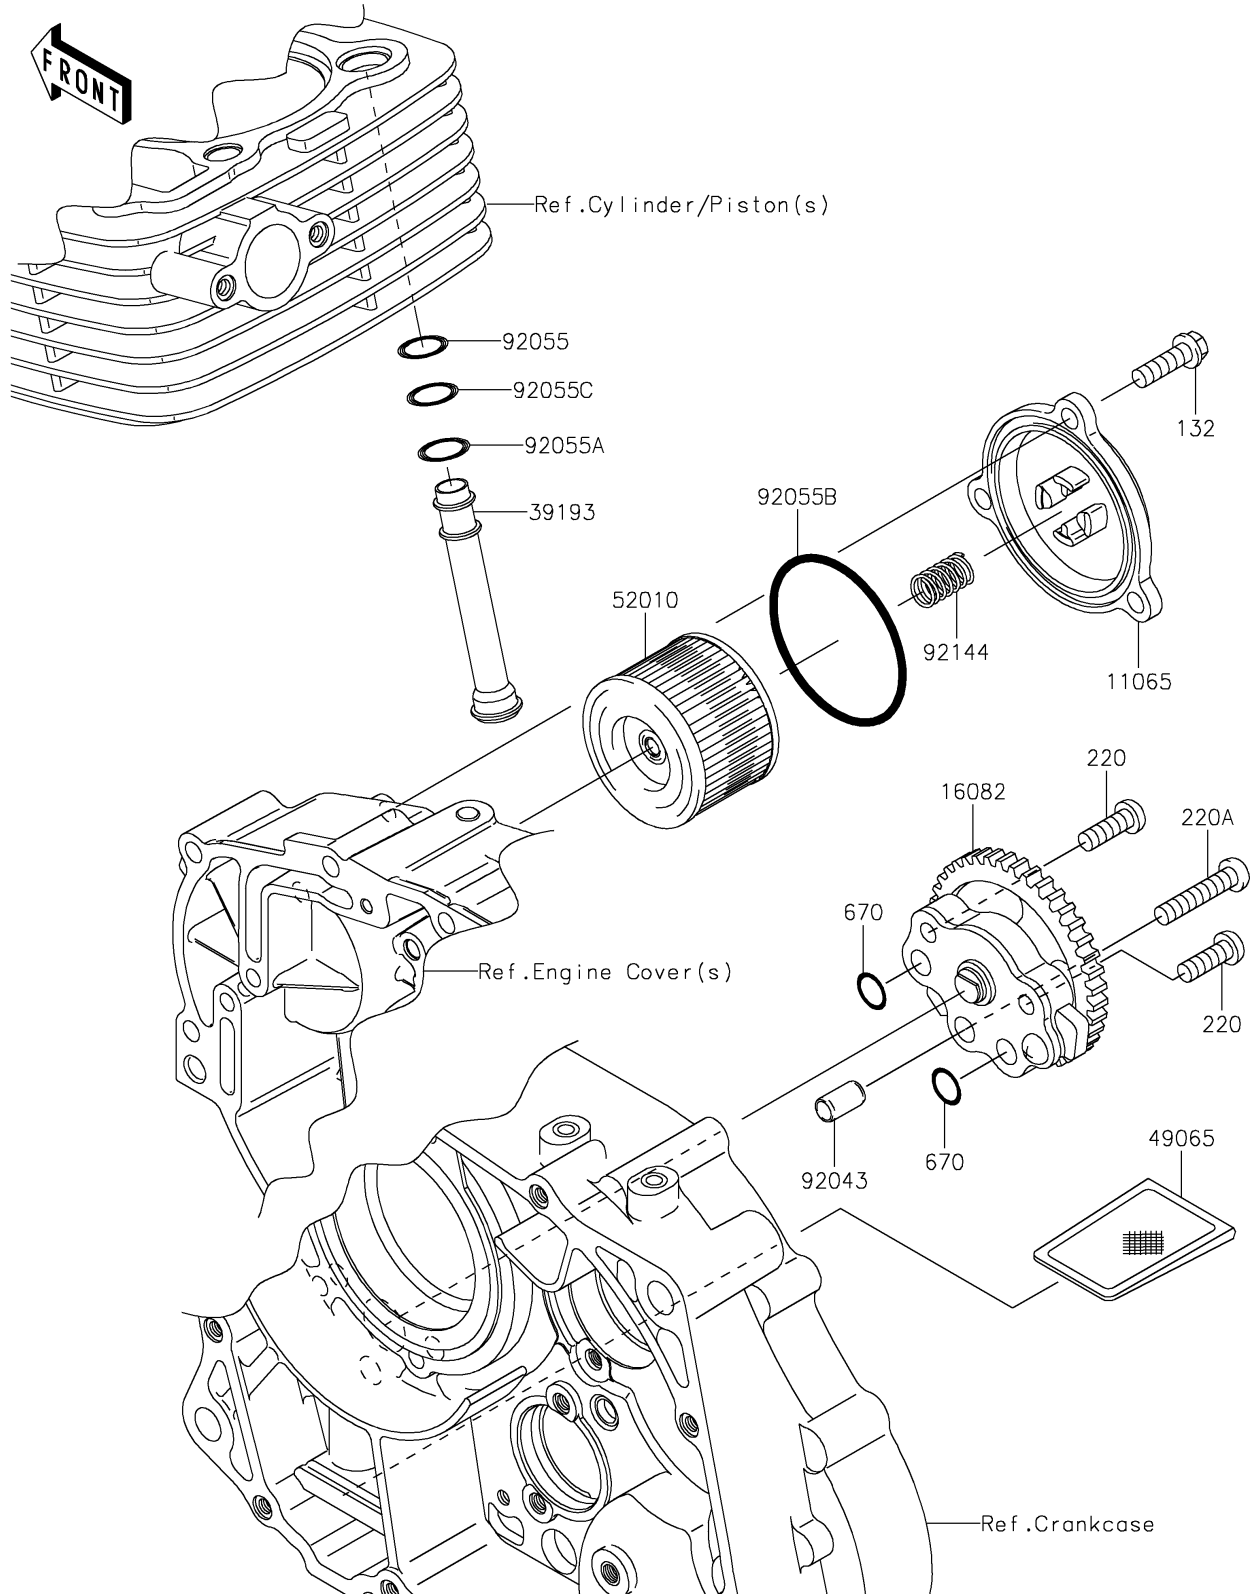

2020 KLX[®]140L

PARTS DIAGRAM

Oil Pump

E1710

2020 KLX[®]140L

PARTS LIST

Oil Pump

ITEM NAME

PART NUMBER

QUANTITY
