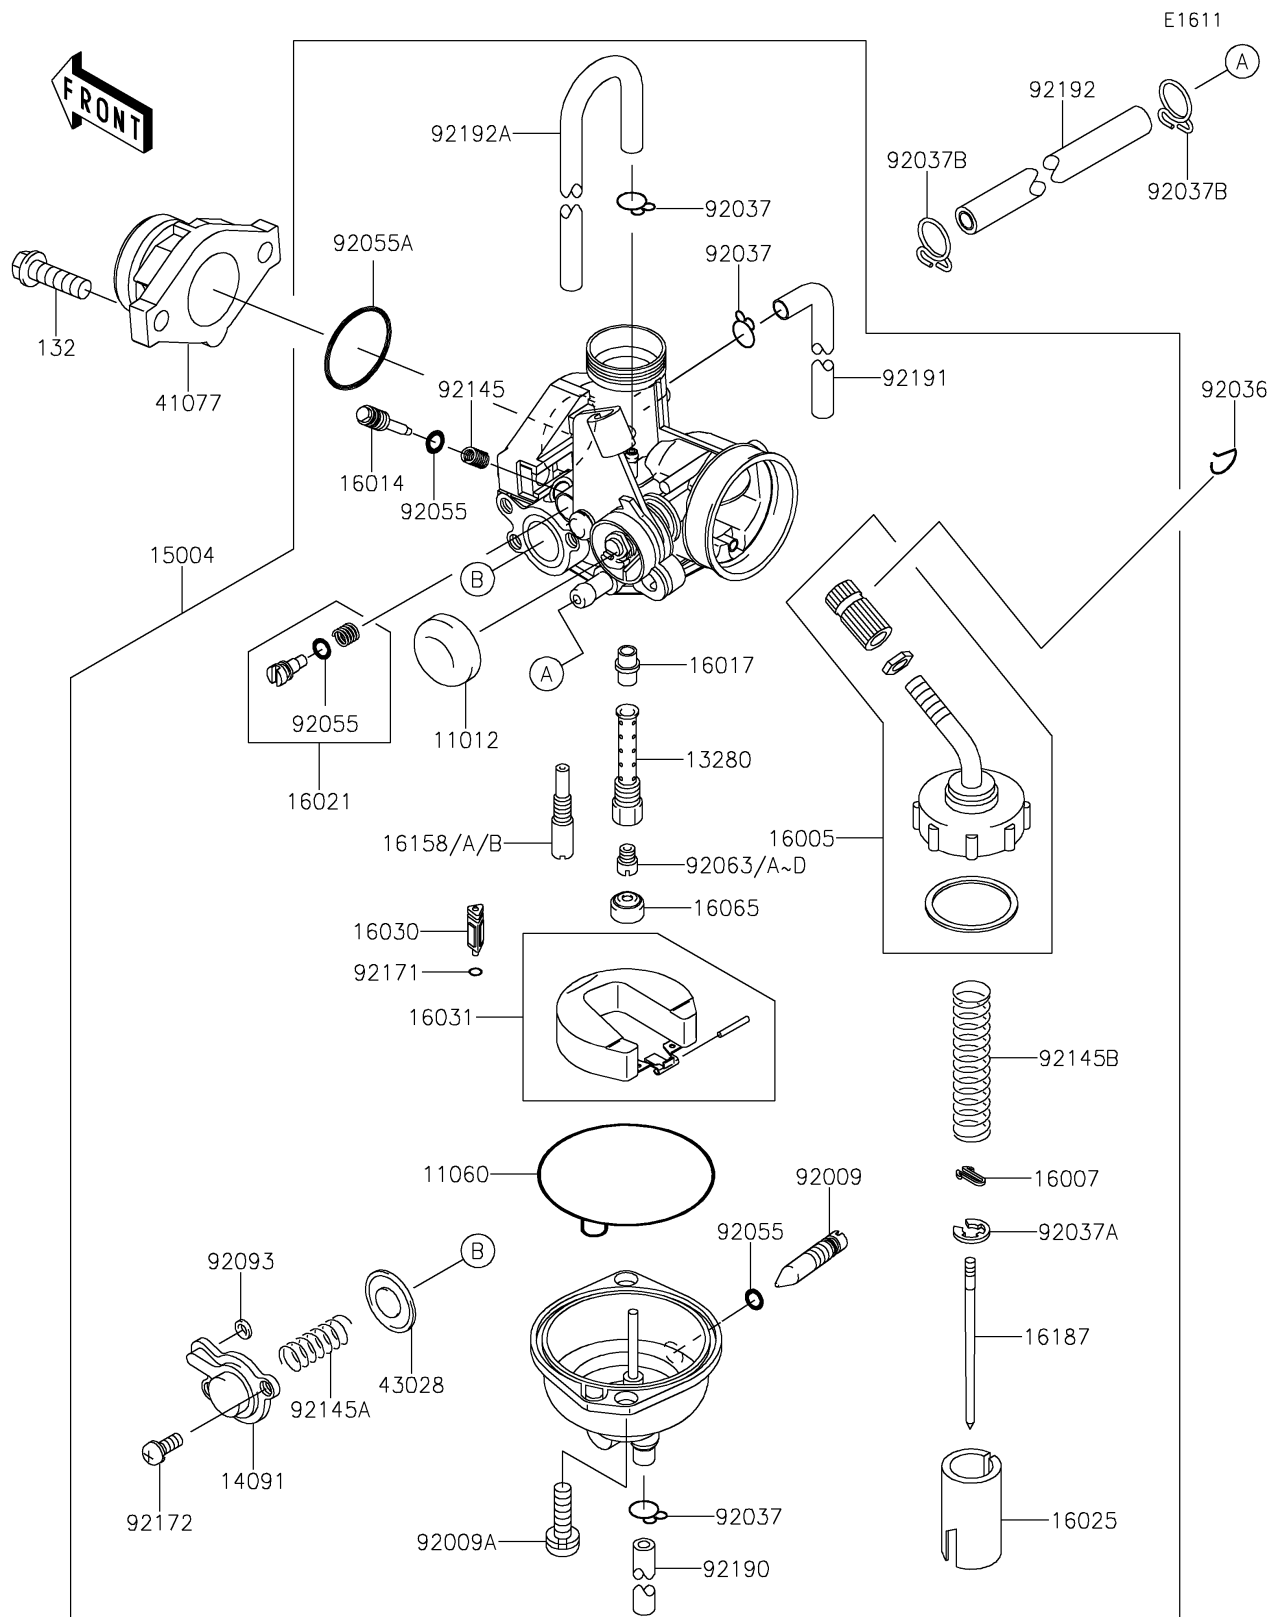

2019 KLX[®]140L

PARTS DIAGRAM

Carburetor

2019 KLX[®]140L

PARTS LIST

Carburetor

ITEM NAME

PART NUMBER

QUANTITY
