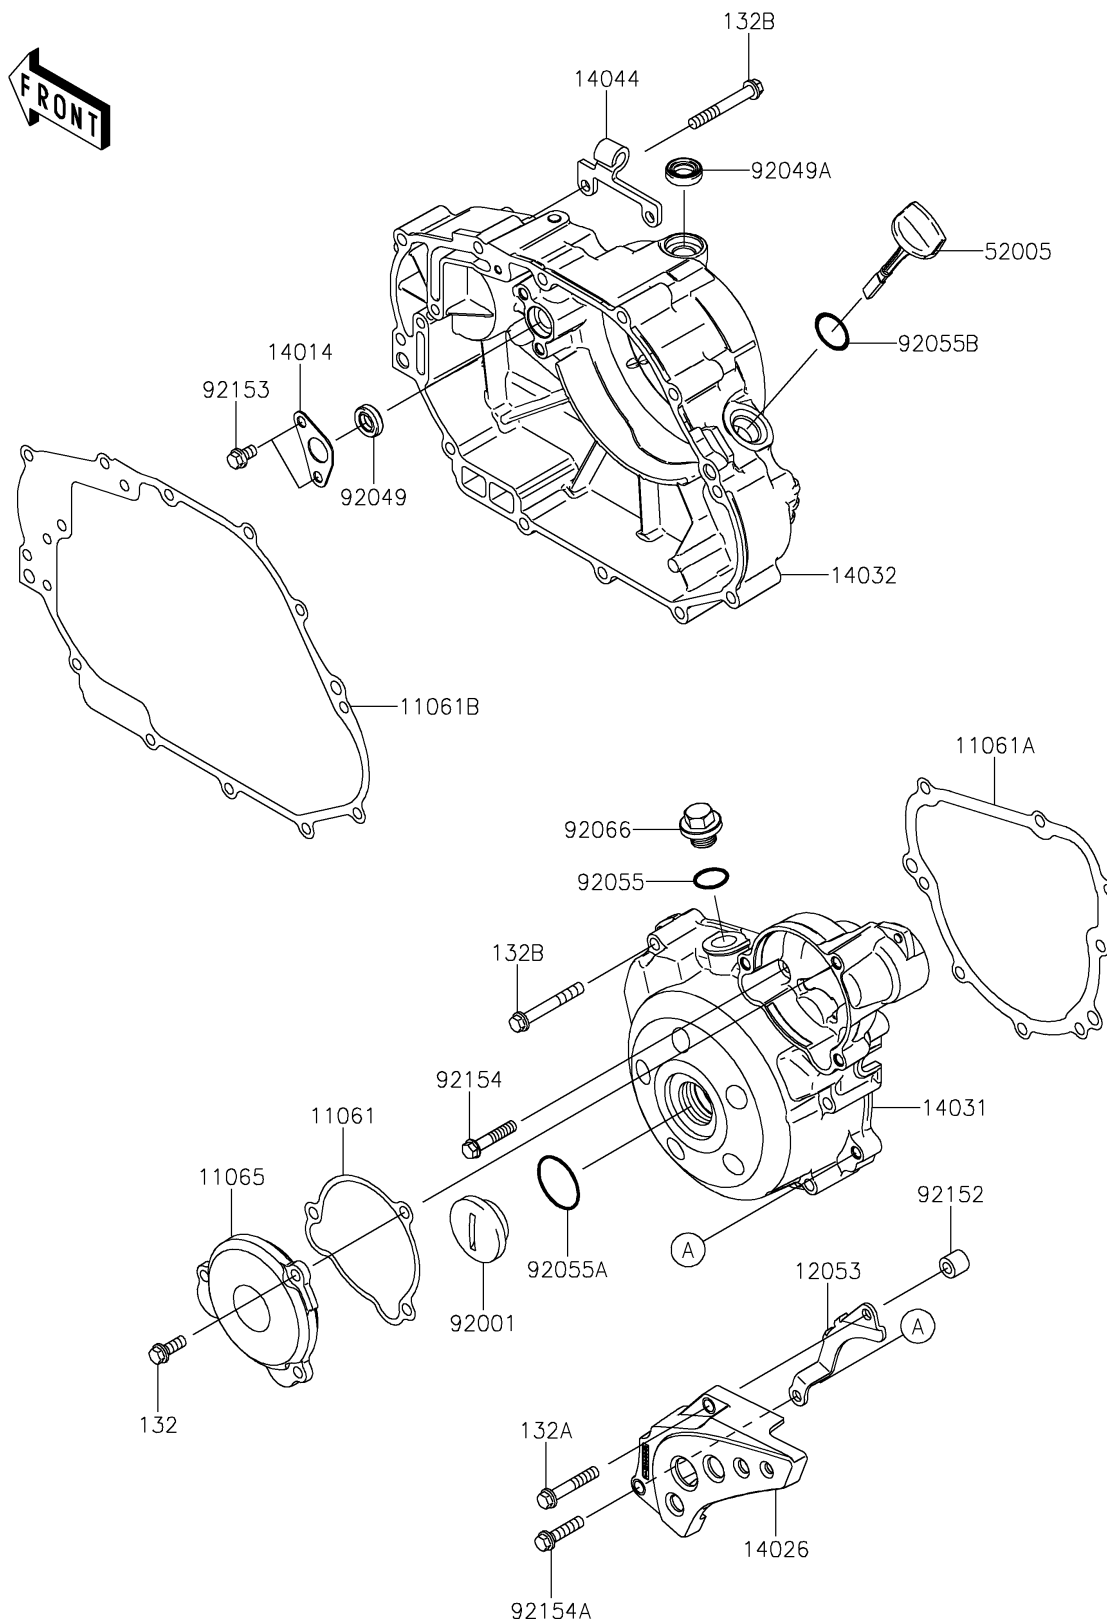

2019 KLX[®]140L

PARTS DIAGRAM

Engine Cover(s)

E1431

2019 KLX[®]140L

PARTS LIST

Engine Cover(s)

ITEM NAME

PART NUMBER

QUANTITY
