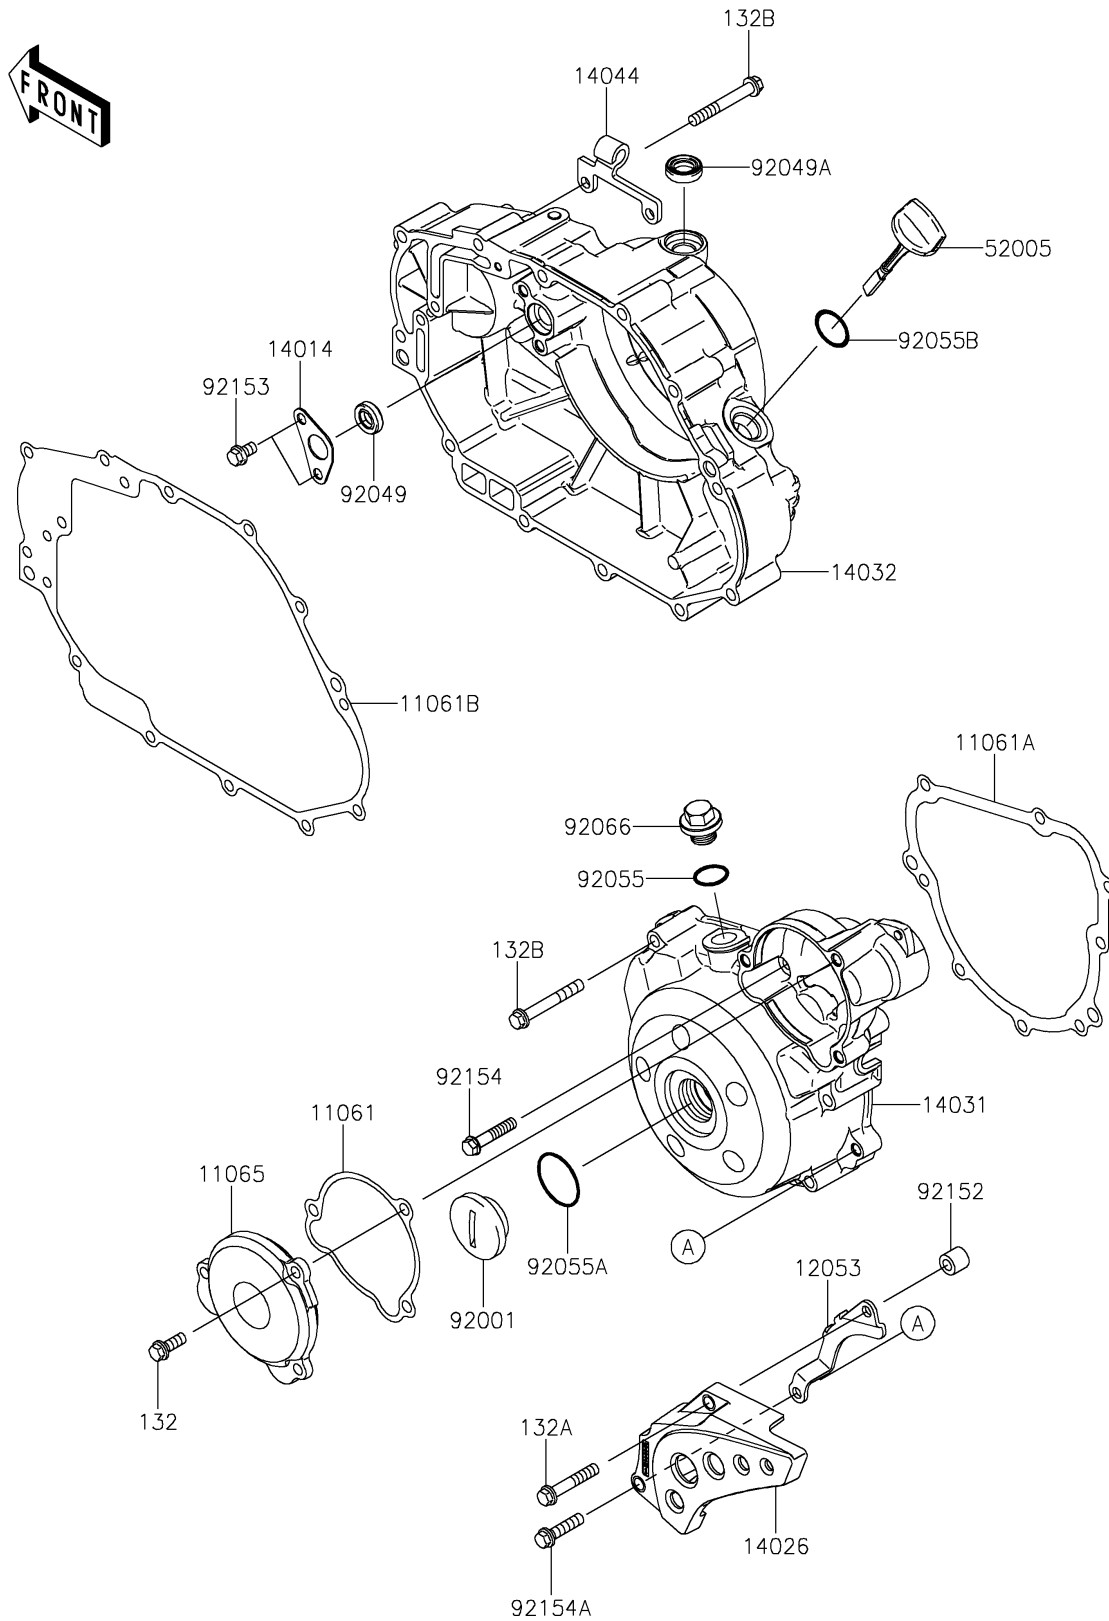

2020 KLX[®]140L

PARTS DIAGRAM

Engine Cover(s)

E1431

2020 KLX[®]140L

PARTS LIST

Engine Cover(s)

Kawasaki

Let the Good Times Roll[®]

ITEM NAME

PART NUMBER

QUANTITY
