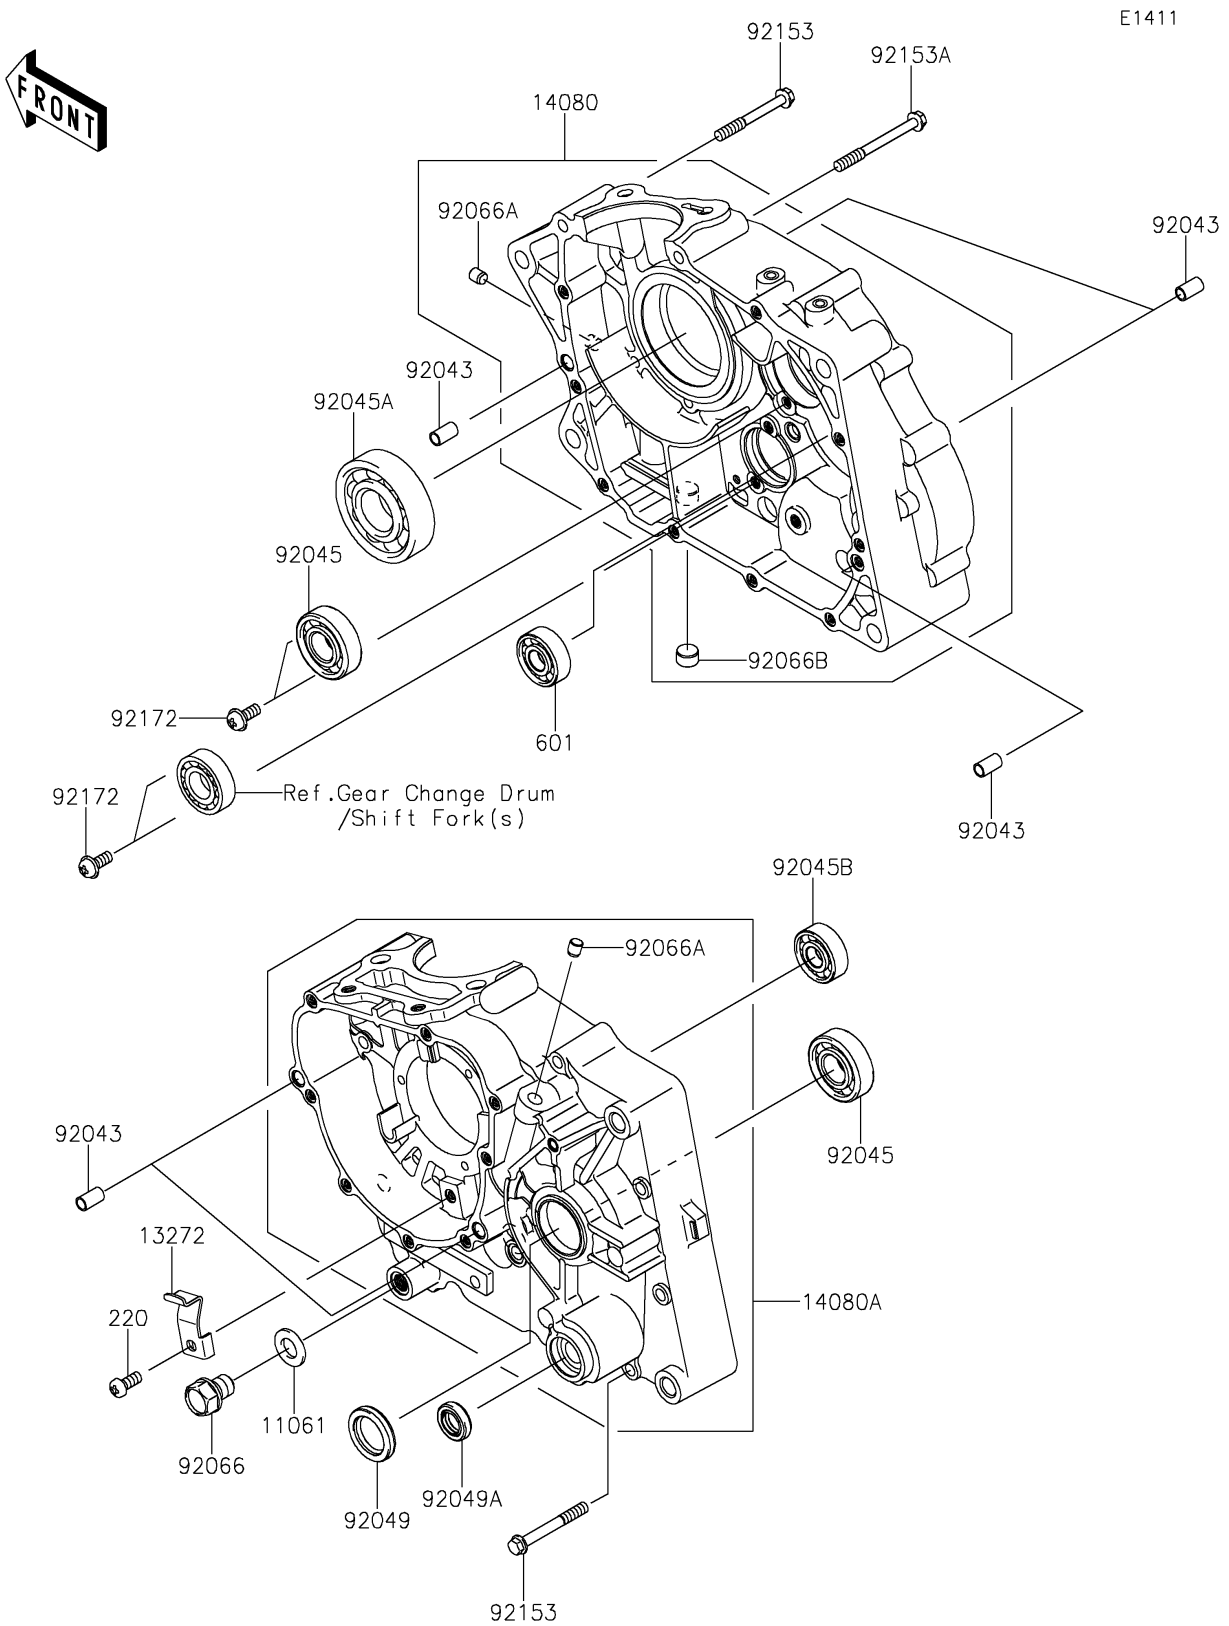

2019 KLX[®]140L

PARTS DIAGRAM

Crankcase

2019 KLX[®]140L

PARTS LIST

Crankcase

ITEM NAME

PART NUMBER

QUANTITY
