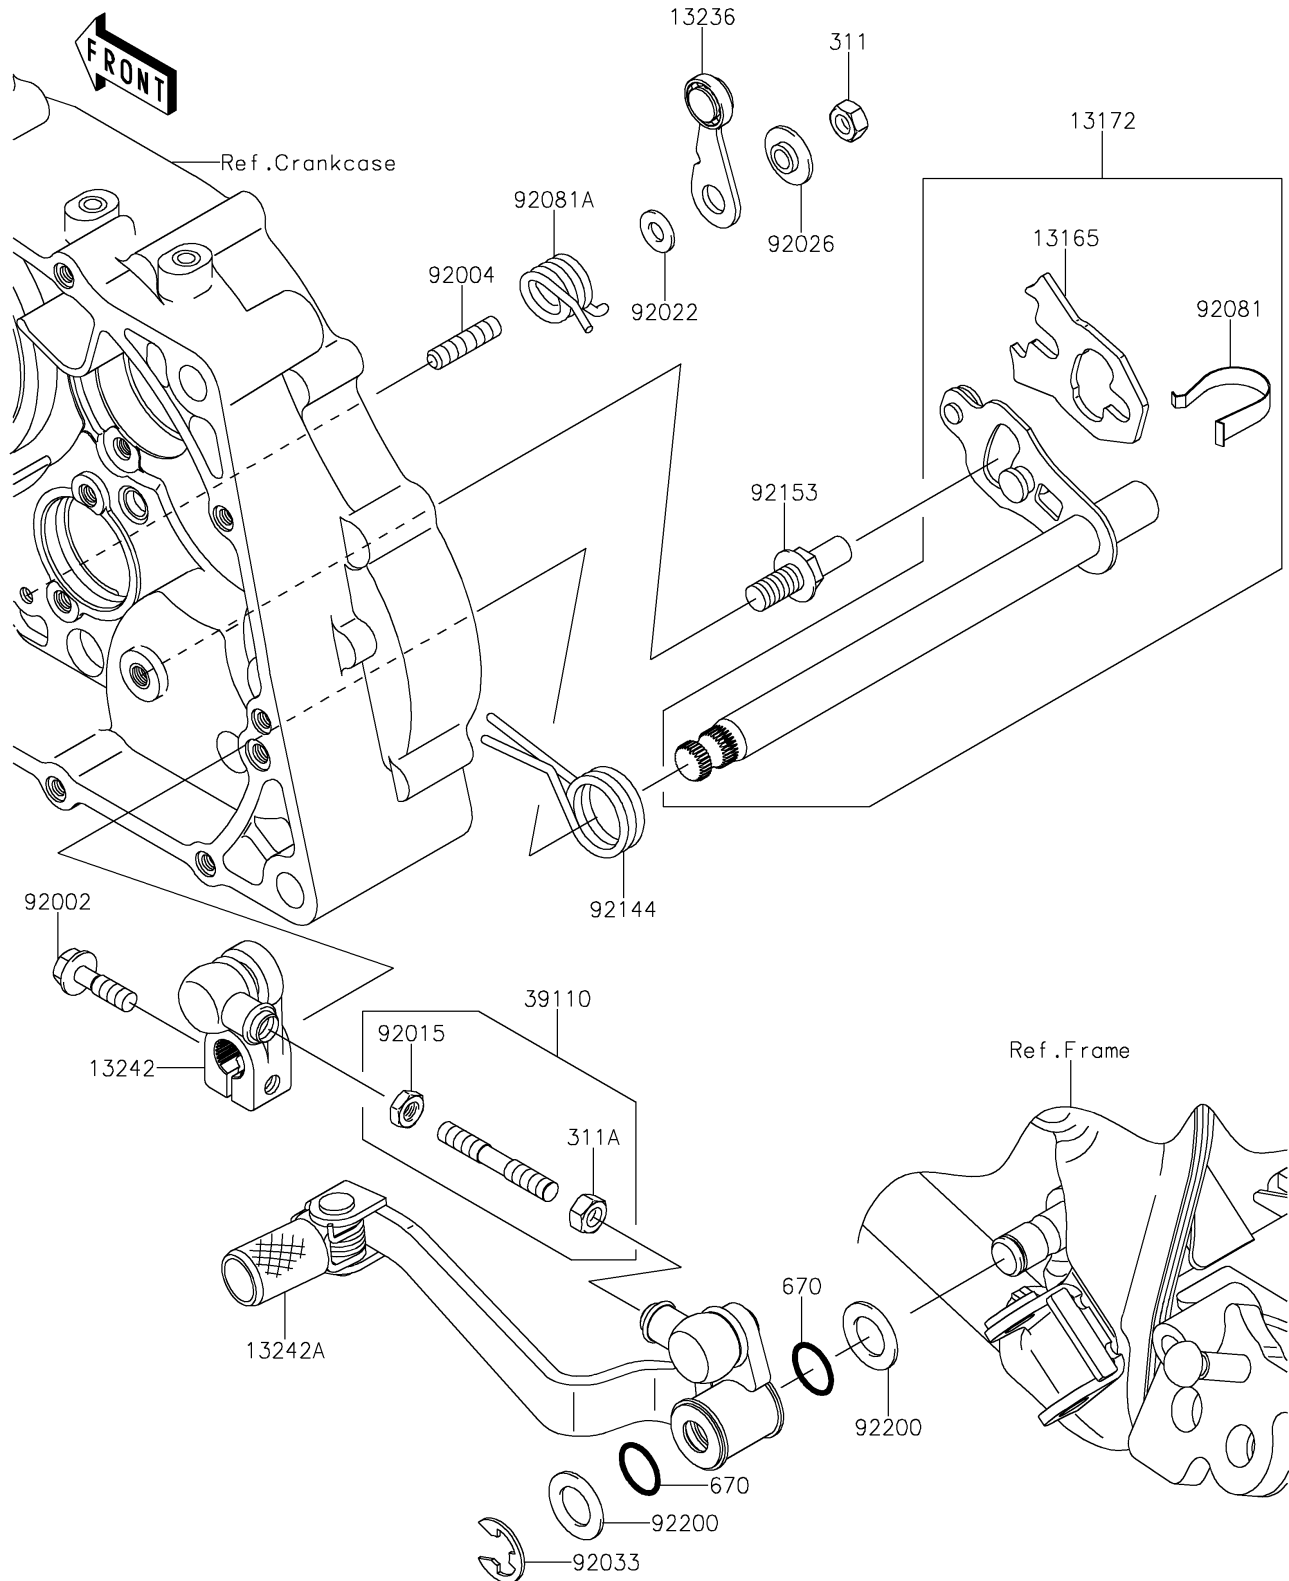

2017 KLX[®]140L

PARTS DIAGRAM

Gear Change Mechanism

E1370

2017 KLX[®]140L

PARTS LIST

Gear Change Mechanism

Kawasaki

Let the Good Times Roll[®]

ITEM NAME

PART NUMBER

QUANTITY
