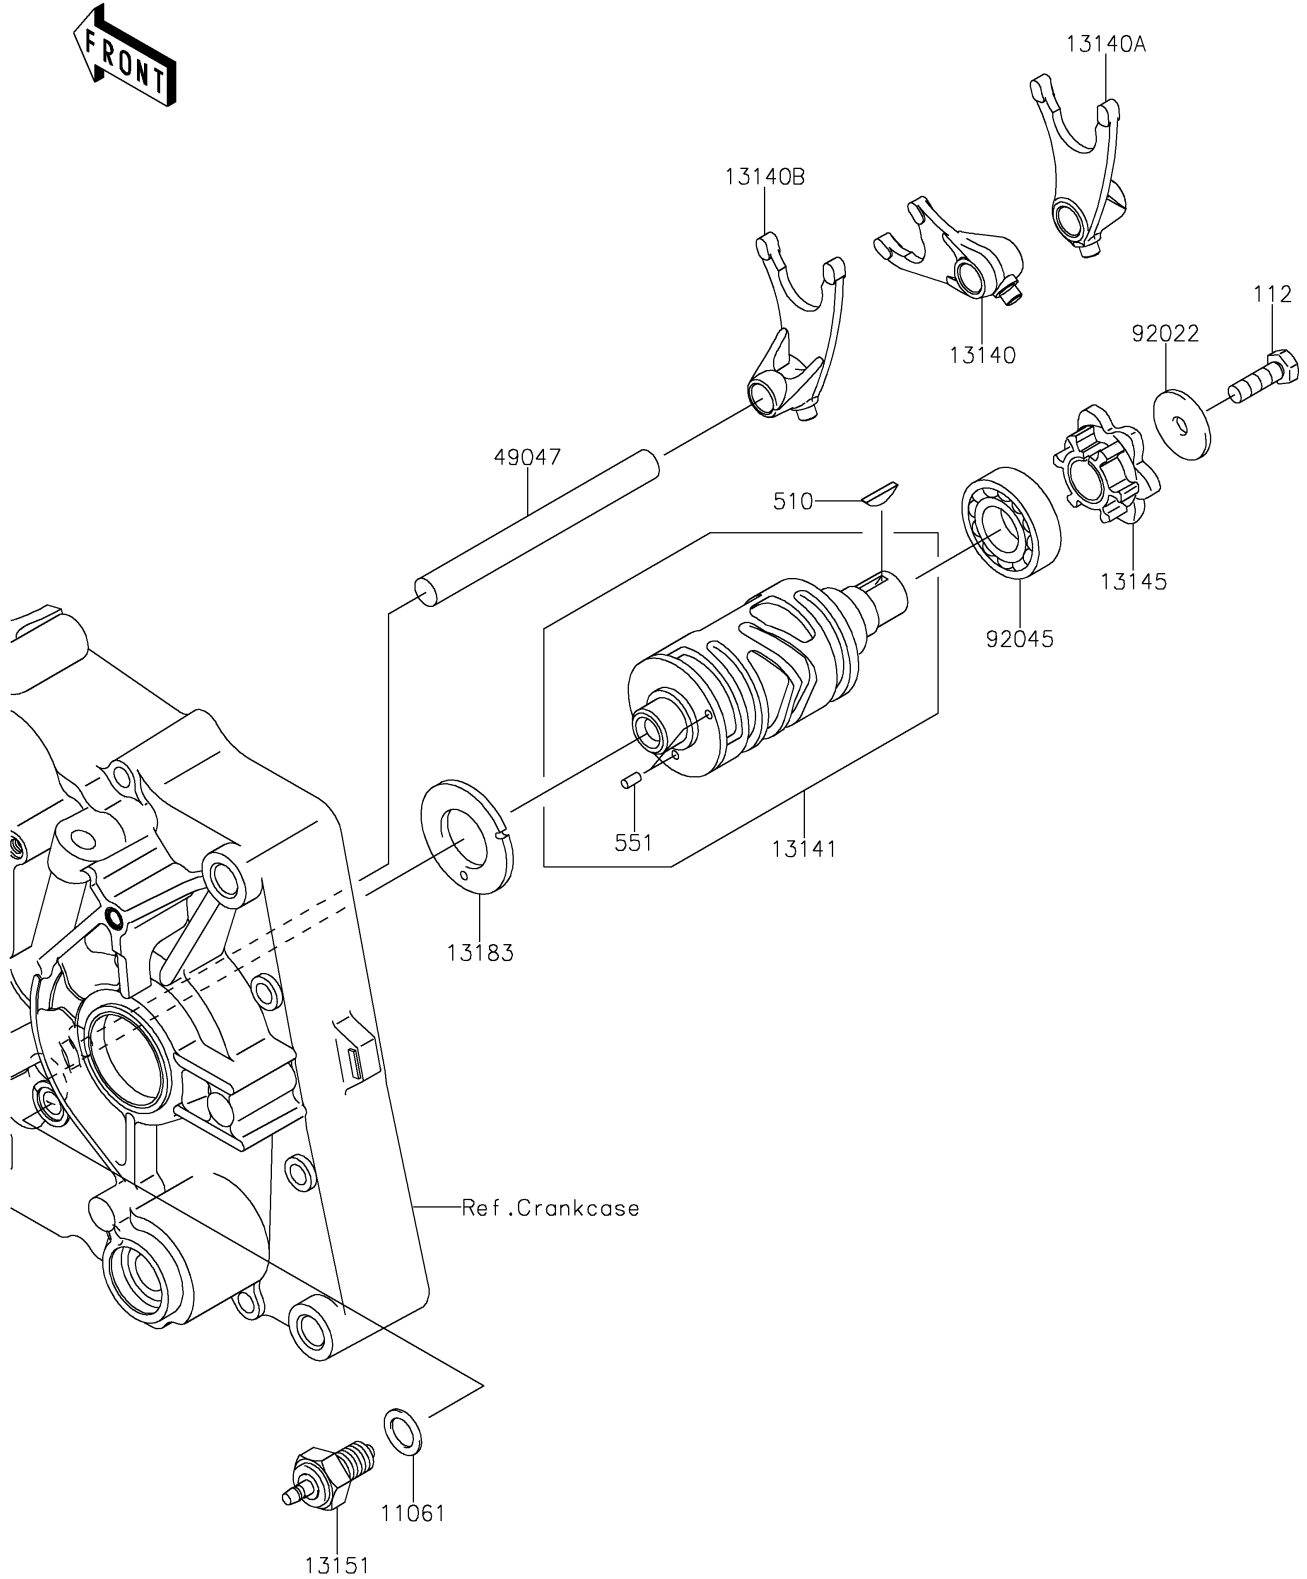

2019 KLX[®]140L

PARTS DIAGRAM

Gear Change Drum/Shift Fork(s)

E1362

2019 KLX[®]140L

PARTS LIST

Gear Change Drum/Shift Fork(s)

ITEM NAME

PART NUMBER

QUANTITY
